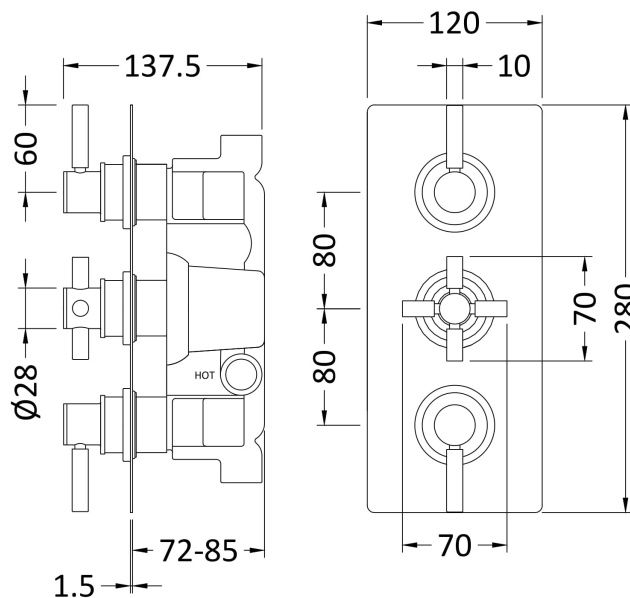

### Product Dimensions

Length (mm):	
Width (mm):	80
Height (mm):	280
Depth (mm):	136
Nett Weight (kg):	5.32

### Packaging Dimensions

Length (mm):	320
Width (mm):	250
Height (mm):	110
Gross Weight (kg):	5.32

### Outer Box Dimensions (If Applicable)

Length (mm):	
Width (mm):	260
Height (mm):	400
Depth (mm):	392
Gross Weight (kg):	21
Barcode:	5055146120162

### Product Details

Country of Origin:	United Kingdom
Fitting Instruction:	No
Product Material:	Brass/ABS
Mount Type:	Wall, Recessed
Outlet Elbow Supplied:	No
Easy Clean:	Not Applicable
Head Included:	No
Handset Included:	No
Body Jets Included:	Not Applicable
No of Body Jets:	Not Applicable
Operating Pressure (bar):	0.1
Valve/Cartridge Type:	1/4 Turn Ceramic Disc
Flow Rates (L/min):	0.1 bar: 5.5    0.5 bar: 14    1 bar: 20    2 bar: 29    3 bar: 44
TMV2 Approved:	No    Approval No: N/A
TMV3 Approved:	No    Approval No: N/A
WRAS Approved:	Yes    Approval No: 250602040
Head Function:	Not Applicable
Handset Function:	Not Applicable
Body Jet Info:	Not Applicable
Pipe Size:	
Pipe Centres:	N/A
Colour/Finish:	Chrome
Hose Included:	Not Applicable
No. of Outlets:	2