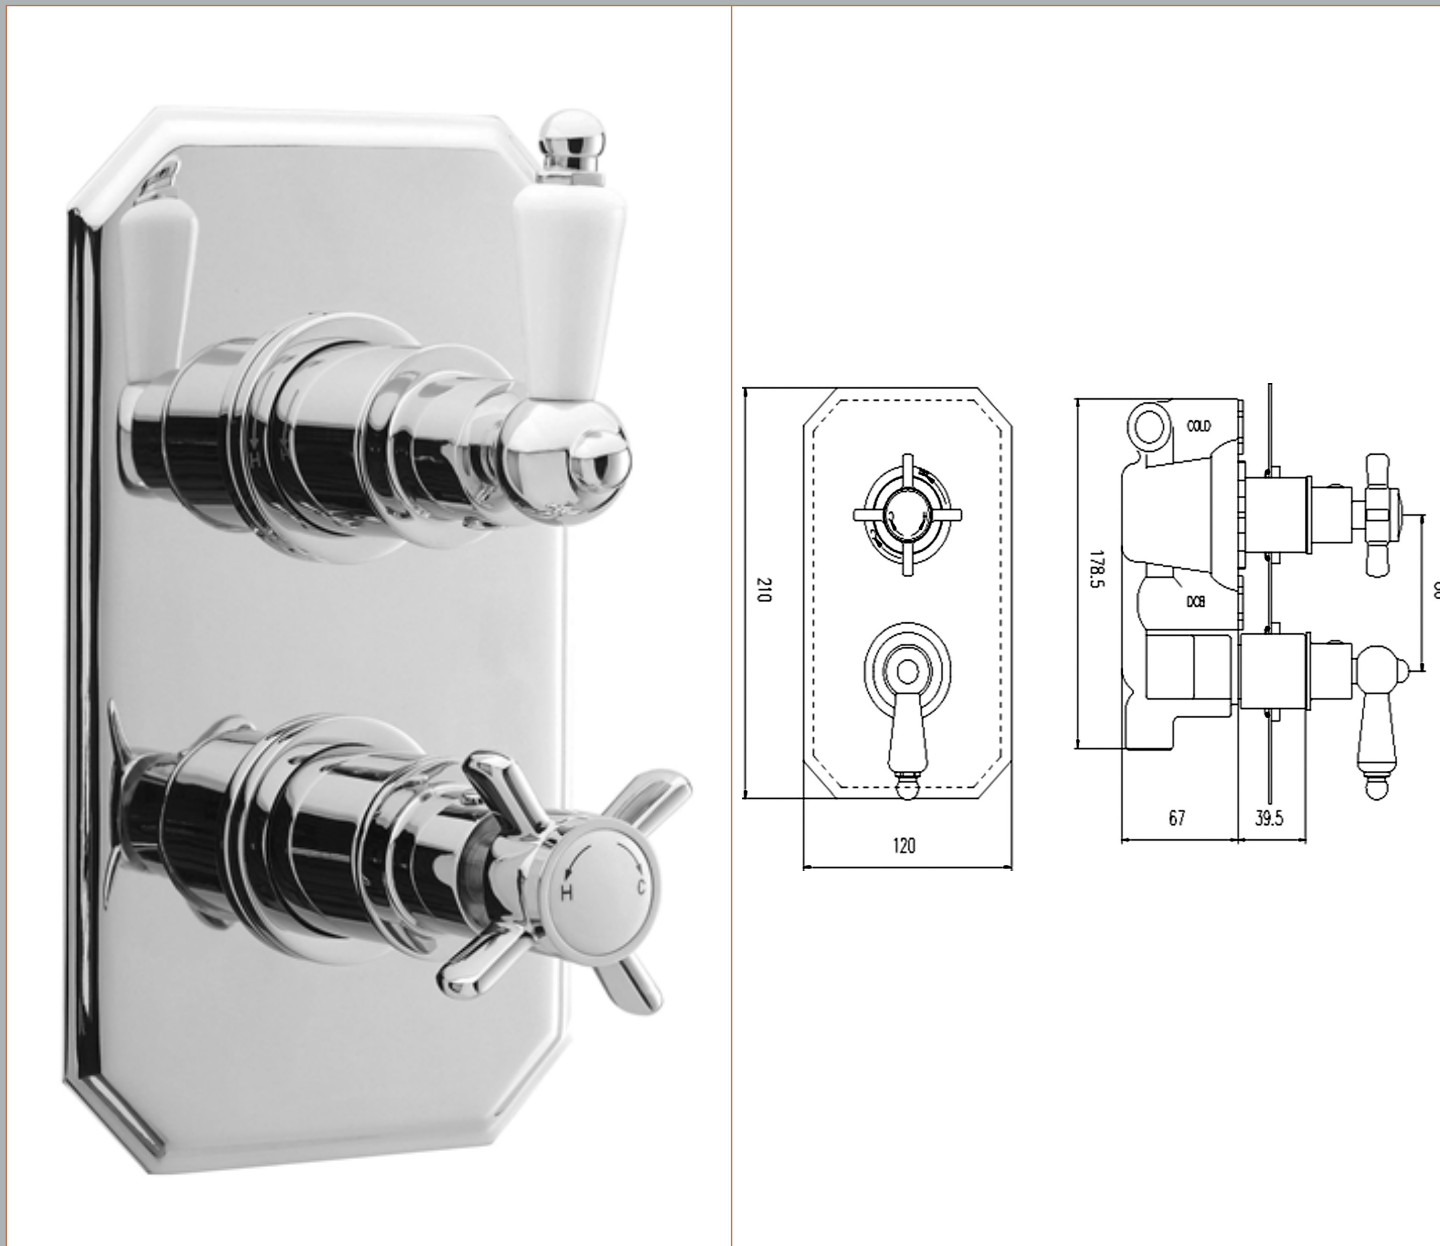

Sales Code: A3033

Description: Beaumont Twin Valve Traditional Plate

### Product Dimensions

Length (mm):	
Width (mm):	120
Height (mm):	210
Depth (mm):	135
Nett Weight (kg):	2.18

### Outer Box Dimensions (If Applicable)

Length (mm):	
Width (mm):	495
Height (mm):	320
Depth (mm):	295
Gross Weight (kg):	17
Barcode:	5055146196679

### Product Details

Country of Origin:	United Kingdom
Fitting Instruction:	No
Product Material:	Brass/ABS
Mount Type:	Wall, Recessed
Outlet Elbow Supplied:	No
Easy Clean:	Not Applicable
Head Included:	No
Handset Included:	No
Body Jets Included:	Not Applicable
No of Body Jets:	Not Applicable
Operating Pressure (bar):	0.1
Valve/Cartridge Type:	1/4 Turn Ceramic Disc
Flow Rates (L/min):	0.1 bar: 5.5    0.5 bar: 14    1 bar: 20    2 bar: 29    3 bar: 44
TMV2 Approved:	No    Approval No: N/A
TMV3 Approved:	No    Approval No: N/A
WRAS Approved:	Yes    Approval No: 250602040
Head Function:	Not Applicable
Handset Function:	Not Applicable
Body Jet Info:	Not Applicable
Pipe Size:	
Pipe Centres:	N/A
Colour/Finish:	Chrome
Hose Included:	Not Applicable
No. of Outlets:	1