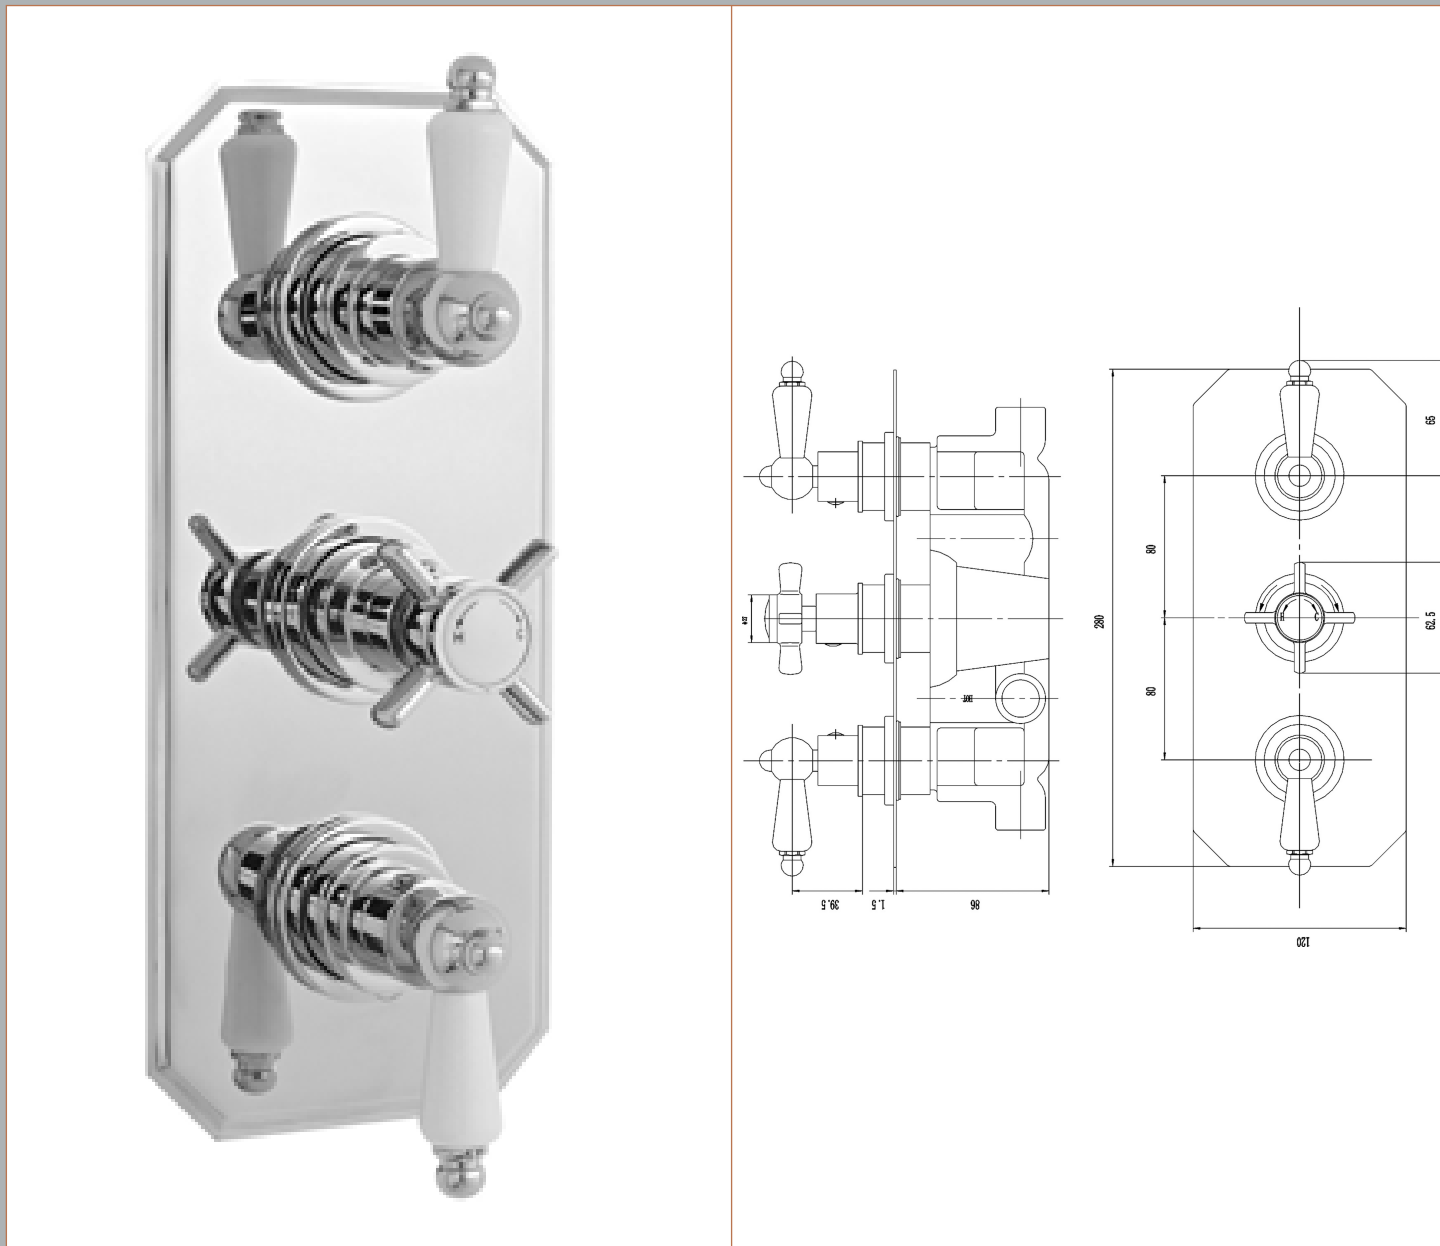

Sales Code: A3057

Description: Beaumont Triple Concealed Thermo Valve

Product Dimensions

Length (mm):	
Width (mm):	120
Height (mm):	280
Depth (mm):	124
Nett Weight (kg):	3.02

Packaging Dimensions

Length (mm):	320
Width (mm):	250
Height (mm):	110
Gross Weight (kg):	3.59

Packaging Data

Box Colour:	White Cardboard Box
Box Qty:	1
Label Size:	100 x 50
Label Colour:	White Label
Label Qty:	2

Outer Box Dimensions (If Applicable)

Length (mm):	
Width (mm):	500
Height (mm):	370
Depth (mm):	355
Gross Weight (kg):	22
Barcode:	5055369030798

Product Details

Country of Origin:	United Kingdom
Fitting Instruction:	No
Product Material:	Brass/ABS
Mount Type:	Wall, Recessed
Outlet Elbow Supplied:	No
Easy Clean:	Not Applicable
Head Included:	No
Handset Included:	No
Body Jets Included:	Not Applicable
No of Body Jets:	Not Applicable
Operating Pressure (bar):	0.1
Valve/Cartridge Type:	1/4 Turn Ceramic Disc
Flow Rates (L/min):	0.1 bar: 5.5 0.5 bar: 14 1 bar: 20 2 bar: 29 3 bar: 44
TMV2 Approved:	No Approval No: N/A
TMV3 Approved:	No Approval No: N/A
WRAS Approved:	Yes Approval No: 250602040
Head Function:	Not Applicable
Handset Function:	Not Applicable
Body Jet Info:	Not Applicable
Pipe Size:	
Pipe Centres:	N/A
Colour/Finish:	Chrome
Hose Included:	Not Applicable
No. of Outlets:	2