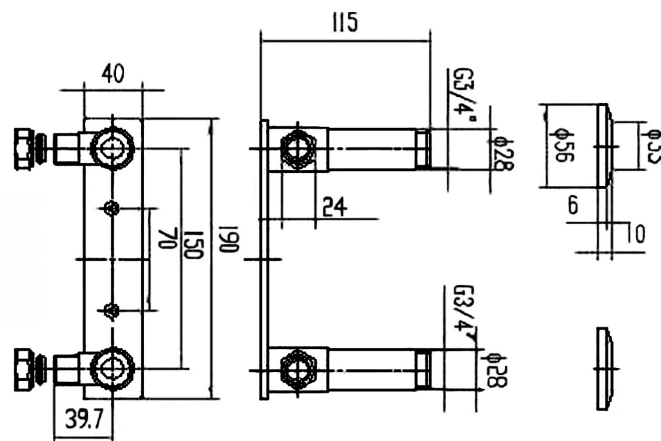

### Product Dimensions

Length (mm):	
Width (mm):	190
Height (mm):	105
Depth (mm):	60
Nett Weight (kg):	1.04

### Packaging Dimensions

Length (mm):	200
Width (mm):	140
Height (mm):	80
Gross Weight (kg):	1.04

### Outer Box Dimensions (If Applicable)

Length (mm):	
Width (mm):	
Height (mm):	
Depth (mm):	
Gross Weight (kg):	17
Barcode:	5055146137146

### Product Details

Country of Origin:	China
Fitting Instruction:	No
Product Material:	Brass
Mount Type:	Recessed, Wall
Outlet Elbow Supplied:	No
Easy Clean:	Not Applicable
Head Included:	No
Handset Included:	No
Body Jets Included:	No
No of Body Jets:	Not Applicable
Operating Pressure (bar):	
Valve/Cartridge Type:	Not Applicable
Flow Rates (L/min):	0.1 bar: N/A 0.5 bar: N/A 1 bar: N/A 2 bar: N/A 3 bar: N/A
TMV2 Approved:	No Approval No: N/A
TMV3 Approved:	No Approval No: N/A
WRAS Approved:	No Approval No: N/A
Head Function:	Not Applicable
Handset Function:	Not Applicable
Body Jet Info:	Not Applicable
Pipe Size:	15 mm
Pipe Centres:	N/A
Colour/Finish:	Chrome
Hose Included:	Not Applicable
No. of Outlets:	N/A