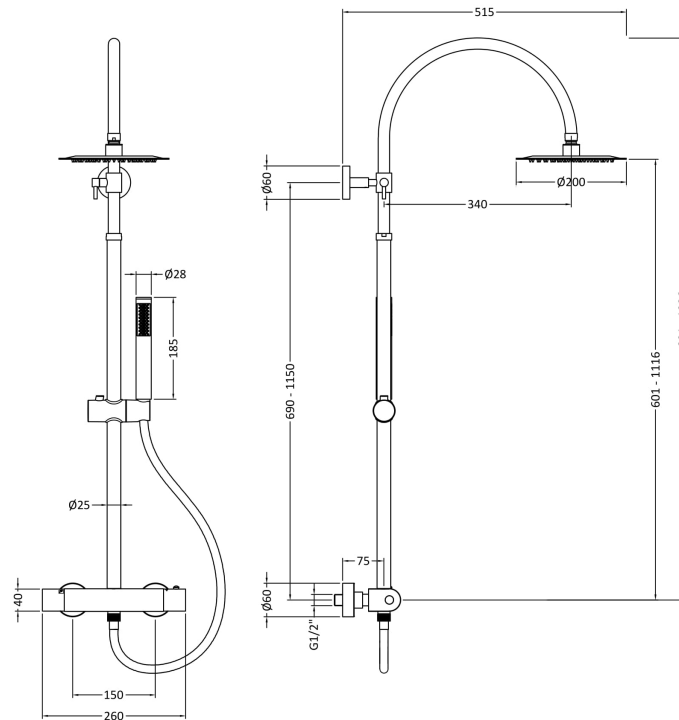

Sales Code: A3530

Description: Luxury Round Brass Complete Shower Kit

Product Dimensions

Length (mm):	
Width (mm):	260
Height (mm):	1336
Depth (mm):	415
Nett Weight (kg):	3.97

Packaging Dimensions

Length (mm):	872
Width (mm):	400
Height (mm):	105
Gross Weight (kg):	4.5

Packaging Data

Box Colour:	White Cardboard Box
Box Qty:	1
Label Size:	100 x 50
Label Colour:	White Label
Label Qty:	2

Outer Box Dimensions (If Applicable)

Length (mm):	
Width (mm):	415
Height (mm):	885
Depth (mm):	540
Gross Weight (kg):	
Barcode:	5056211899686

Product Details

Country of Origin:	China
Fitting Instruction:	No
Product Material:	Brass
Mount Type:	Wall, Surface
Outlet Elbow Supplied:	No
Easy Clean:	Yes
Head Included:	Yes
Handset Included:	Yes
Body Jets Included:	No
No of Body Jets:	Not Applicable
Operating Pressure (bar):	0.5
Valve/Cartridge Type:	1/4 Turn Ceramic Disc
Flow Rates (L/min):	0.1 bar: N/A 0.5 bar: 7.5 1 bar: 11 2 bar: 16.5 3 bar: 21
TMV2 Approved:	No Approval No: N/A
TMV3 Approved:	No Approval No: N/A
WRAS Approved:	No Approval No: N/A
Head Function:	Single
Handset Function:	Single Setting
Body Jet Info:	Not Applicable
Pipe Size:	15 mm
Pipe Centres:	150 mm
Colour/Finish:	Chrome
Hose Included:	Yes
No. of Outlets:	2