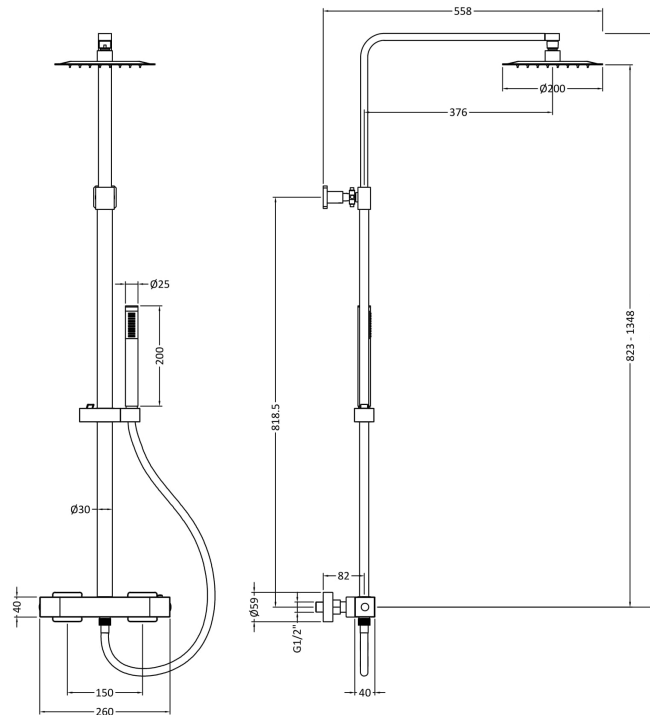

Sales Code: A3531

Description: Luxury Square Brass Complete Shower Kit

Product Dimensions

Length (mm):	
Width (mm):	475
Height (mm):	950
Depth (mm):	540
Nett Weight (kg):	4.62

Packaging Dimensions

Length (mm):	937
Width (mm):	460
Height (mm):	105
Gross Weight (kg):	5

Packaging Data

Box Colour:	White Cardboard Box
Box Qty:	1
Label Size:	100 x 50
Label Colour:	White Label
Label Qty:	2

Outer Box Dimensions (If Applicable)

Length (mm):	
Width (mm):	
Height (mm):	
Depth (mm):	
Gross Weight (kg):	
Barcode:	5056211899693

Product Details

Country of Origin:	China
Fitting Instruction:	No
Product Material:	Brass
Mount Type:	Wall, Surface
Outlet Elbow Supplied:	No
Easy Clean:	Yes
Head Included:	Yes
Handset Included:	Yes
Body Jets Included:	No
No of Body Jets:	Not Applicable
Operating Pressure (bar):	0.5
Valve/Cartridge Type:	1/4 Turn Ceramic Disc
Flow Rates (L/min):	0.1 bar: N/A 0.5 bar: 7.5 1 bar: 11 2 bar: 16.5 3 bar: 21
TMV2 Approved:	No Approval No: N/A
TMV3 Approved:	No Approval No: N/A
WRAS Approved:	No Approval No: N/A
Head Function:	Single
Handset Function:	Single Setting
Body Jet Info:	Not Applicable
Pipe Size:	15 mm
Pipe Centres:	150 mm
Colour/Finish:	Chrome
Hose Included:	Yes
No. of Outlets:	2