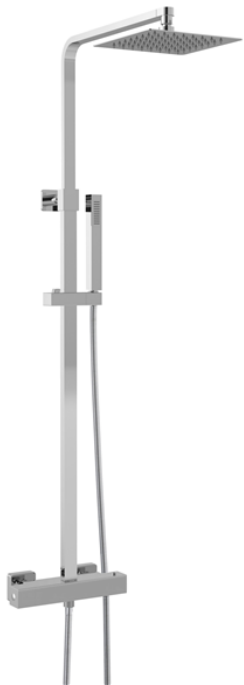

Sales Code: A3531

Description: Luxury Square Brass Complete Shower Kit

Product Dimensions

Length (mm):	
Width (mm):	475
Height (mm):	950
Depth (mm):	540
Nett Weight (kg):	4.62

Packaging Dimensions

Length (mm):	937
Width (mm):	460
Height (mm):	105
Gross Weight (kg):	5

Packaging Data

Box Colour:	White Cardboard Box
Box Qty:	1
Label Size:	100 x 50
Label Colour:	White Label
Label Qty:	2

Outer Box Dimensions (If Applicable)

Length (mm):	
Width (mm):	
Height (mm):	
Depth (mm):	
Gross Weight (kg):	
Barcode:	5056211899693

Product Details

Country of Origin:	China
Fitting Instruction:	No
Product Material:	Brass
Mount Type:	Wall, Surface
Outlet Elbow Supplied:	No
Easy Clean:	Yes
Head Included:	Yes
Handset Included:	Yes
Body Jets Included:	No
No of Body Jets:	Not Applicable
Operating Pressure (bar):	0.5
Valve/Cartridge Type:	1/4 Turn Ceramic Disc
Flow Rates (L/min):	0.1 bar: N/A 0.5 bar: 7.5 1 bar: 11 2 bar: 16.5 3 bar: 21
TMV2 Approved:	No Approval No: N/A
TMV3 Approved:	No Approval No: N/A
WRAS Approved:	No Approval No: N/A
Head Function:	Single
Handset Function:	Single Setting
Body Jet Info:	Not Applicable
Pipe Size:	15 mm
Pipe Centres:	150 mm
Colour/Finish:	Chrome
Hose Included:	Yes
No. of Outlets:	2