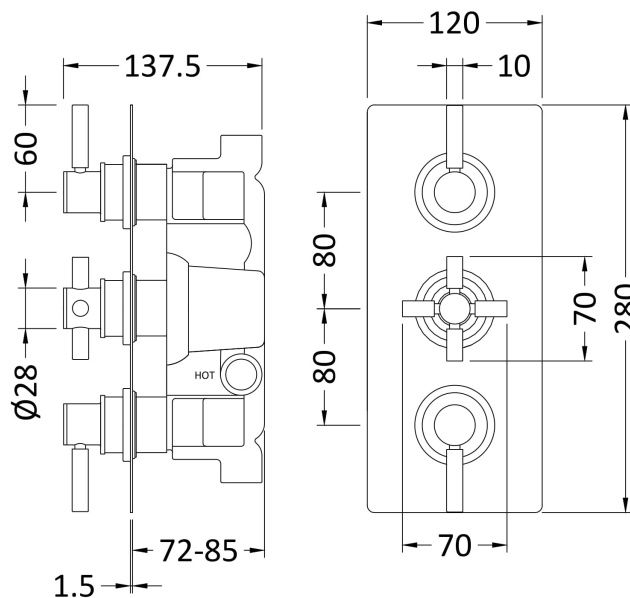

Sales Code: A4003

Description: Tec Pura Plus Triple Thermo Valve Recplt

Product Dimensions

Length (mm):	
Width (mm):	80
Height (mm):	280
Depth (mm):	136
Nett Weight (kg):	5.32

Packaging Dimensions

Length (mm):	320
Width (mm):	250
Height (mm):	110
Gross Weight (kg):	5.32

Packaging Data

Box Colour:	White Cardboard Box
Box Qty:	1
Label Size:	100 x 50
Label Colour:	White Label
Label Qty:	2

Outer Box Dimensions (If Applicable)

Length (mm):	
Width (mm):	260
Height (mm):	400
Depth (mm):	392
Gross Weight (kg):	21
Barcode:	5056462673776

Product Details

Country of Origin:	United Kingdom
Fitting Instruction:	No
Product Material:	Brass/ABS
Mount Type:	Wall, Recessed
Outlet Elbow Supplied:	No
Easy Clean:	Not Applicable
Head Included:	No
Handset Included:	No
Body Jets Included:	Not Applicable
No of Body Jets:	Not Applicable
Operating Pressure (bar):	0.1
Valve/Cartridge Type:	1/4 Turn Ceramic Disc
Flow Rates (L/min):	0.1 bar: 5.5 0.5 bar: 14 1 bar: 20 2 bar: 29 3 bar: 44
TMV2 Approved:	No Approval No: N/A
TMV3 Approved:	No Approval No: N/A
WRAS Approved:	Yes Approval No: 250602040
Head Function:	Not Applicable
Handset Function:	Not Applicable
Body Jet Info:	Not Applicable
Pipe Size:	
Pipe Centres:	N/A
Colour/Finish:	Matt Black
Hose Included:	Not Applicable
No. of Outlets:	2