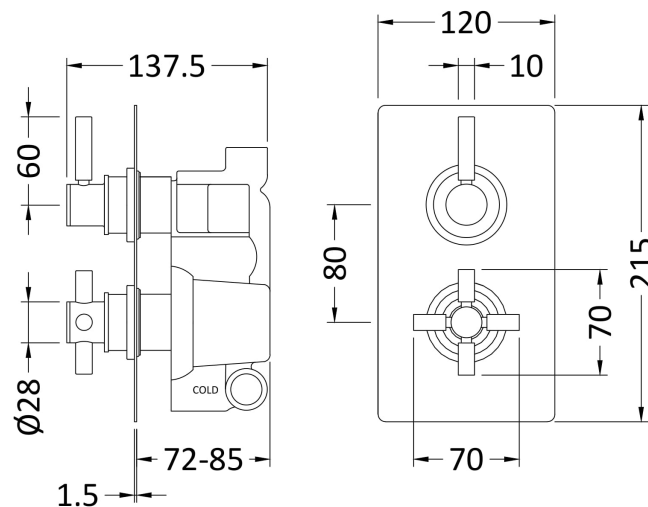

Sales Code: A4007

Description: Tec Pura Twin Valve Built In Div

Product Dimensions

Length (mm):	
Width (mm):	120
Height (mm):	215
Depth (mm):	137
Nett Weight (kg):	4.71

Packaging Dimensions

Length (mm):	250
Width (mm):	240
Height (mm):	130
Gross Weight (kg):	4.71

Packaging Data

Box Colour:	White Cardboard Box
Box Qty:	1
Label Size:	100 x 50
Label Colour:	White Label
Label Qty:	2

Outer Box Dimensions (If Applicable)

Length (mm):	
Width (mm):	285
Height (mm):	390
Depth (mm):	550
Gross Weight (kg):	28
Barcode:	5056462673752

Product Details

Country of Origin:	United Kingdom
Fitting Instruction:	No
Product Material:	Brass/ABS
Mount Type:	Wall, Recessed
Outlet Elbow Supplied:	No
Easy Clean:	Not Applicable
Head Included:	No
Handset Included:	No
Body Jets Included:	No
No of Body Jets:	Not Applicable
Operating Pressure (bar):	0.5
Valve/Cartridge Type:	1/4 Turn Ceramic Disc
Flow Rates (L/min): 0.1 bar: N/A 0.5 bar: 13 1 bar: 17 2 bar: 24 3 bar: 27	
TMV2 Approved: No	Approval No: N/A
TMV3 Approved: No	Approval No: N/A
WRAS Approved: No	Approval No: N/A
Head Function:	Not Applicable
Handset Function:	Not Applicable
Body Jet Info:	Not Applicable
Pipe Size:	15 mm & 22 mm
Pipe Centres:	N/A
Colour/Finish:	Matt Black
Hose Included:	Not Applicable
No. of Outlets:	2