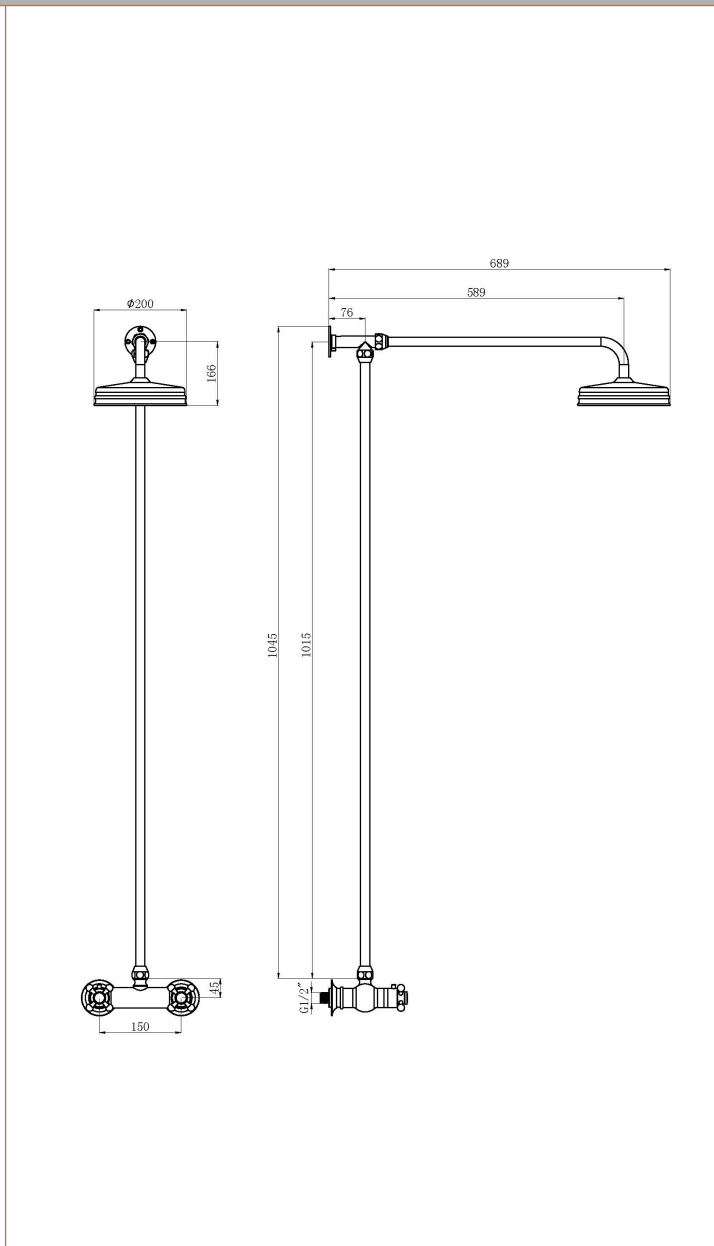

Sales Code: A8118

Description: Trad Ther Shower Valve And Rigid Riser

Product Dimensions

Length (mm):	
Width (mm):	200
Height (mm):	1045
Depth (mm):	689
Nett Weight (kg):	6

Packaging Dimensions

Length (mm):	75
Width (mm):	130
Height (mm):	1082
Gross Weight (kg):	6

Packaging Data

Box Colour:	White Cardboard Box
Box Qty:	1
Label Size:	100 x 50
Label Colour:	White Label
Label Qty:	1

Outer Box Dimensions (If Applicable)

Length (mm):	
Width (mm):	
Height (mm):	
Depth (mm):	
Gross Weight (kg):	
Barcode:	5056462603445

Product Details

Country of Origin:	China
Fitting Instruction:	No
Product Material:	Brass
Mount Type:	Wall
Outlet Elbow Supplied:	Not Applicable
Easy Clean:	No
Head Included:	Yes
Handset Included:	Yes
Body Jets Included:	No
No of Body Jets:	Not Applicable
Operating Pressure (bar):	0.5
Valve/Cartridge Type:	1/4 Turn Ceramic Disc
Flow Rates (L/min):	0.1 bar: N/A 0.5 bar: 7.3 1 bar: 10.4 2 bar: 14.9 3 bar: 18.3
TMV2 Approved:	No Approval No: N/A
TMV3 Approved:	No Approval No: N/A
WRAS Approved:	No Approval No: N/A
Head Function:	Single
Handset Function:	Single Setting
Body Jet Info:	Not Applicable
Pipe Size:	18 mm
Pipe Centres:	150
Colour/Finish:	Brushed Brass
Hose Included:	Not Applicable
No. of Outlets:	1