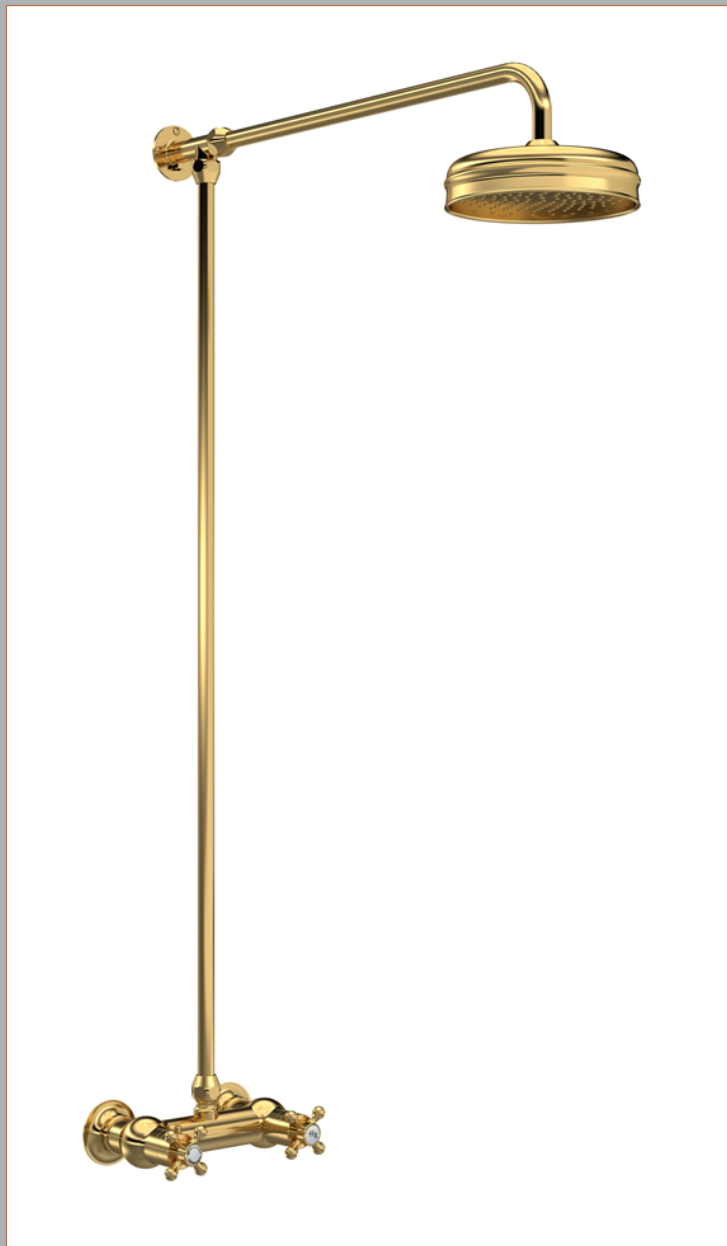

Sales Code: A8118

Description: Trad Ther Shower Valve And Rigid Riser

Product Dimensions

Length (mm):	
Width (mm):	200
Height (mm):	1045
Depth (mm):	689
Nett Weight (kg):	6

Packaging Dimensions

Length (mm):	75
Width (mm):	130
Height (mm):	1082
Gross Weight (kg):	6

Packaging Data

Box Colour:	White Cardboard Box
Box Qty:	1
Label Size:	100 x 50
Label Colour:	White Label
Label Qty:	1

Outer Box Dimensions (If Applicable)

Length (mm):	
Width (mm):	
Height (mm):	
Depth (mm):	
Gross Weight (kg):	
Barcode:	5056462603445

Product Details

Country of Origin:	China
Fitting Instruction:	No
Product Material:	Brass
Mount Type:	Wall
Outlet Elbow Supplied:	Not Applicable
Easy Clean:	No
Head Included:	Yes
Handset Included:	Yes
Body Jets Included:	No
No of Body Jets:	Not Applicable
Operating Pressure (bar):	0.5
Valve/Cartridge Type:	1/4 Turn Ceramic Disc
Flow Rates (L/min):	0.1 bar: N/A 0.5 bar: 7.3 1 bar: 10.4 2 bar: 14.9 3 bar: 18.3
TMV2 Approved:	No Approval No: N/A
TMV3 Approved:	No Approval No: N/A
WRAS Approved:	No Approval No: N/A
Head Function:	Single
Handset Function:	Single Setting
Body Jet Info:	Not Applicable
Pipe Size:	18 mm
Pipe Centres:	150
Colour/Finish:	Brushed Brass
Hose Included:	Not Applicable
No. of Outlets:	1