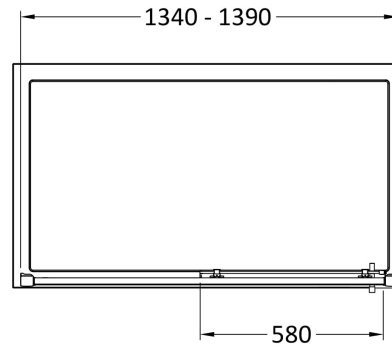

Sales Code: ADL14-E8

Description: Sliding Shower Door 1400mm

Product Dimensions

Height (mm):	1900
Width (mm):	1390
Depth (mm):	44
Nett Weight (kg):	57

Packaging Dimensions

Height (mm):	1960
Width (mm):	930
Length (mm):	1960
Gross Weight (kg):	58

Packaging Data

Box Colour:	Brown Cardboard Box - Printed
Box Qty:	1
Label Size:	100 x 50
Label Colour:	Not Applicable
Label Qty:	0

Outer Box Dimensions (If Applicable)

Height (mm):	
Width (mm):	
Depth (mm):	
Length (mm):	
Gross Weight (kg):	
Barcode:	5056462625522

Product Details

Country of Origin:	China
Fitting Instruction:	No
CE & UKCA:	Yes
Profile Material:	Aluminium
Profile Finish:	Matt Black
Adjustments (mm):	1340mm - 1390mm
Entry Width (mm):	580mm
Swing In Dim (mm):	N/A
Swing Out Dim (mm):	N/A
Radius (mm):	Not Applicable
Glass Thickness (mm):	8
Easy Fit:	Yes
Easy Clean:	Yes
Handle Style:	Square T Shape Handle
Handle Material:	Metal
Enclosure Design:	Framed
Wheel Type:	Dual, Quick Release
Support Bar Included:	Support Bar Not Included
Extras:	Screw Cover Strip