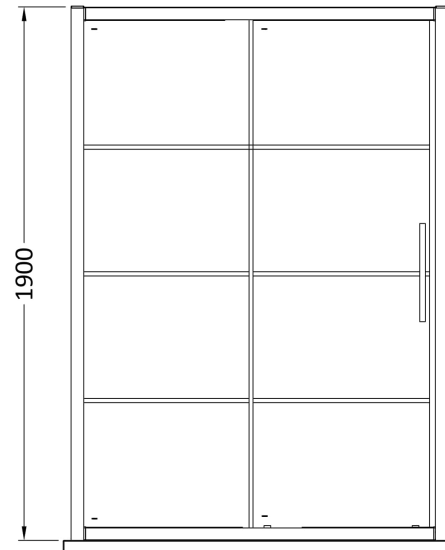

Sales Code: ADL14-E8

Description: Sliding Shower Door 1400mm

Product Dimensions

Height (mm):	1900
Width (mm):	1390
Depth (mm):	44
Nett Weight (kg):	57

Packaging Dimensions

Height (mm):	1960
Width (mm):	930
Length (mm):	1960
Gross Weight (kg):	58

Packaging Data

Box Colour:	Brown Cardboard Box - Printed
Box Qty:	1
Label Size:	100 x 50
Label Colour:	Not Applicable
Label Qty:	0

Outer Box Dimensions (If Applicable)

Height (mm):	
Width (mm):	
Depth (mm):	
Length (mm):	
Gross Weight (kg):	
Barcode:	5056462625522

Product Details

Country of Origin:	China
Fitting Instruction:	No
CE & UKCA:	Yes
Profile Material:	Aluminium
Profile Finish:	Matt Black
Adjustments (mm):	1340mm - 1390mm
Entry Width (mm):	580mm
Swing In Dim (mm):	N/A
Swing Out Dim (mm):	N/A
Radius (mm):	Not Applicable
Glass Thickness (mm):	8
Easy Fit:	Yes
Easy Clean:	Yes
Handle Style:	Square T Shape Handle
Handle Material:	Metal
Enclosure Design:	Framed
Wheel Type:	Dual, Quick Release
Support Bar Included:	Support Bar Not Included
Extras:	Screw Cover Strip