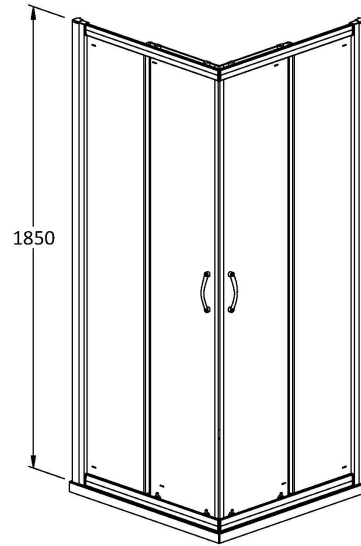

Sales Code: AFCE8080H3

Description: Aegean Corner Entry 800X800mm New Handle

Packaging Details

Barcode: 5056462623436

Sales Code: AFCE8080

Description: Aegean Corner Entry Enclosure 800X800mm

Product Dimensions

Height (mm):	1850
Width (mm):	785
Depth (mm):	785
Nett Weight (kg):	46.2

Packaging Dimensions

Height (mm):	1910
Width (mm):	655
Length (mm):	65
Gross Weight (kg):	46.2

Packaging Data

Box Colour:	Brown Cardboard Box - Printed
Box Qty:	1
Label Size:	100 x 50
Label Colour:	Not Applicable
Label Qty:	0

Outer Box Dimensions (If Applicable)

Height (mm):	
Width (mm):	
Depth (mm):	
Length (mm):	
Gross Weight (kg):	
Barcode:	5055369080151

Product Details

Country of Origin:	China
Fitting Instruction:	No
CE & UKCA:	Yes
Profile Material:	Aluminium
Profile Finish:	Chrome
Adjustments (mm):	765mm - 785mm
Entry Width (mm):	380mm
Swing In Dim (mm):	N/A
Swing Out Dim (mm):	N/A
Radius (mm):	Not Applicable
Glass Thickness (mm):	6
Easy Fit:	Yes
Easy Clean:	No
Handle Style:	Square T Shape Handle
Handle Material:	Metal
Enclosure Design:	Framed
Wheel Type:	Dual, Quick Release
Support Bar Included:	Support Bar Not Included
Extras:	None

Sales Code: HAN1203AA

Description: Single Handle Chrome

Product Dimensions

Length (mm):	
Width (mm):	20
Height (mm):	165
Depth (mm):	76
Nett Weight (kg):	0.13

Packaging Dimensions

Height (mm):	200
Width (mm):	30
Depth (mm):	74
Gross Weight (kg):	0.13