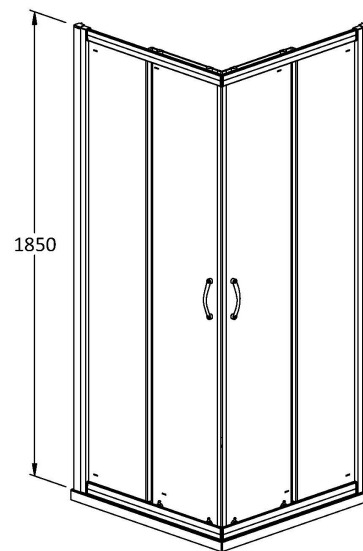

Sales Code: AFCE8080H3

Description: Aegean Corner Entry 800X800mm New Handle

Packaging Details

Barcode: 5056462623436

Sales Code: AFCE8080

Description: Aegean Corner Entry Enclosure 800X800mm

Product Dimensions

Height (mm):	1850
Width (mm):	785
Depth (mm):	785
Nett Weight (kg):	46.2

Packaging Dimensions

Height (mm):	1910
Width (mm):	655
Length (mm):	65
Gross Weight (kg):	46.2

Packaging Data

Box Colour:	Brown Cardboard Box - Printed
Box Qty:	1
Label Size:	100 x 50
Label Colour:	Not Applicable
Label Qty:	0

Outer Box Dimensions (If Applicable)

Height (mm):	
Width (mm):	
Depth (mm):	
Length (mm):	
Gross Weight (kg):	
Barcode:	5055369080151

Product Details

Country of Origin:	China
Fitting Instruction:	No
CE & UKCA:	Yes
Profile Material:	Aluminium
Profile Finish:	Chrome
Adjustments (mm):	765mm - 785mm
Entry Width (mm):	380mm
Swing In Dim (mm):	N/A
Swing Out Dim (mm):	N/A
Radius (mm):	Not Applicable
Glass Thickness (mm):	6
Easy Fit:	Yes
Easy Clean:	No
Handle Style:	Square T Shape Handle
Handle Material:	Metal
Enclosure Design:	Framed
Wheel Type:	Dual, Quick Release
Support Bar Included:	Support Bar Not Included
Extras:	None

Sales Code: HAN1203AA

Description: Single Handle Chrome

Product Dimensions

Length (mm):	
Width (mm):	20
Height (mm):	165
Depth (mm):	76
Nett Weight (kg):	0.13

Packaging Dimensions

Height (mm):	200
Width (mm):	30
Depth (mm):	74
Gross Weight (kg):	0.13