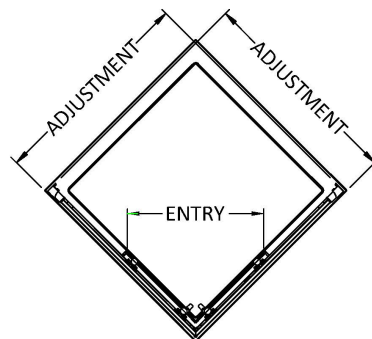

Sales Code: AFCE8080H3

Description: Aegean Corner Entry 800X800mm New Handle

Packaging Details

Barcode: 5056462623436

Sales Code: AFCE8080

Description: Aegean Corner Entry Enclosure 800X800mm

Product Dimensions

Height (mm):	1850
Width (mm):	785
Depth (mm):	785
Nett Weight (kg):	46.2

Packaging Dimensions

Height (mm):	1910
Width (mm):	655
Length (mm):	65
Gross Weight (kg):	46.2

Packaging Data

Box Colour:	Brown Cardboard Box - Printed
Box Qty:	1
Label Size:	100 x 50
Label Colour:	Not Applicable
Label Qty:	0

Outer Box Dimensions (If Applicable)

Height (mm):	
Width (mm):	
Depth (mm):	
Length (mm):	
Gross Weight (kg):	
Barcode:	5055369080151

Product Details

Country of Origin:	China
Fitting Instruction:	No
CE & UKCA:	Yes
Profile Material:	Aluminium
Profile Finish:	Chrome
Adjustments (mm):	765mm - 785mm
Entry Width (mm):	380mm
Swing In Dim (mm):	N/A
Swing Out Dim (mm):	N/A
Radius (mm):	Not Applicable
Glass Thickness (mm):	6
Easy Fit:	Yes
Easy Clean:	No
Handle Style:	Square T Shape Handle
Handle Material:	Metal
Enclosure Design:	Framed
Wheel Type:	Dual, Quick Release
Support Bar Included:	Support Bar Not Included
Extras:	None

Sales Code: HAN1203AA

Description: Single Handle Chrome

Product Dimensions

Length (mm):	
Width (mm):	20
Height (mm):	165
Depth (mm):	76
Nett Weight (kg):	0.13

Packaging Dimensions

Height (mm):	200
Width (mm):	30
Depth (mm):	74
Gross Weight (kg):	0.13