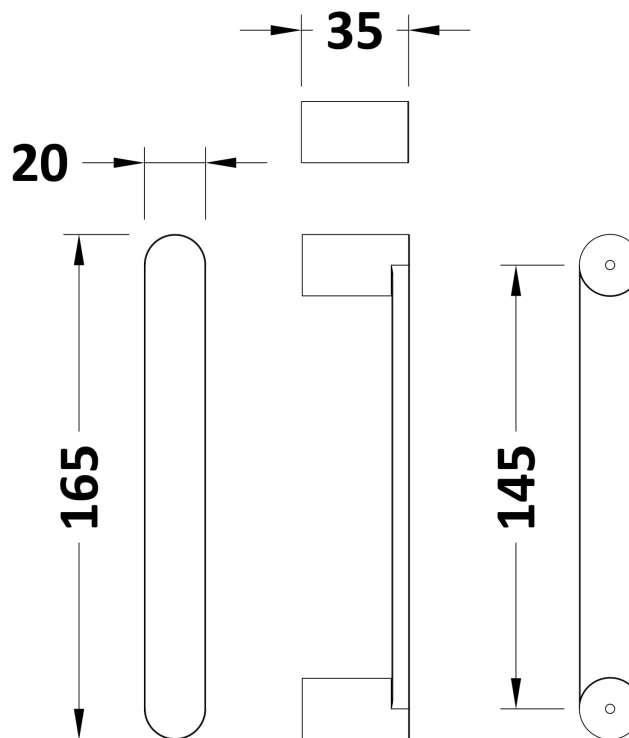

Height (mm):	1850
Width (mm):	785
Depth (mm):	785
Nett Weight (kg):	46.2

Packaging Dimensions

Height (mm):	1910
Width (mm):	655
Length (mm):	65
Gross Weight (kg):	46.2

Packaging Data

Box Colour:	Brown Cardboard Box - Printed
Box Qty:	1
Label Size:	100 x 50
Label Colour:	Not Applicable
Label Qty:	0

Outer Box Dimensions (If Applicable)

Height (mm):	
Width (mm):	
Depth (mm):	
Length (mm):	
Gross Weight (kg):	
Barcode:	5055369080151

Product Details

Country of Origin:	China
Fitting Instruction:	No
CE & UKCA:	Yes
Profile Material:	Aluminium
Profile Finish:	Chrome
Adjustments (mm):	765mm - 785mm
Entry Width (mm):	380mm
Swing In Dim (mm):	N/A
Swing Out Dim (mm):	N/A
Radius (mm):	Not Applicable
Glass Thickness (mm):	6
Easy Fit:	Yes
Easy Clean:	No
Handle Style:	Square T Shape Handle
Handle Material:	Metal
Enclosure Design:	Framed
Wheel Type:	Dual, Quick Release
Support Bar Included:	Support Bar Not Included
Extras:	None

Sales Code: HAN1203AA

Description: Single Handle Chrome

Product Dimensions

Length (mm):	
Width (mm):	20
Height (mm):	165
Depth (mm):	76
Nett Weight (kg):	0.13

Packaging Dimensions

Height (mm):	200
Width (mm):	30
Depth (mm):	74
Gross Weight (kg):	0.13

Packaging Data

Box Colour:	
Box Qty:	
Label Size:	x
Label Colour:	
Label Qty:	

Outer Box Dimensions (If Applicable)

Height (mm):	
Width (mm):	
Length (mm):	
Depth (mm):	
Gross Weight (kg):	
Barcode:	5056462617886