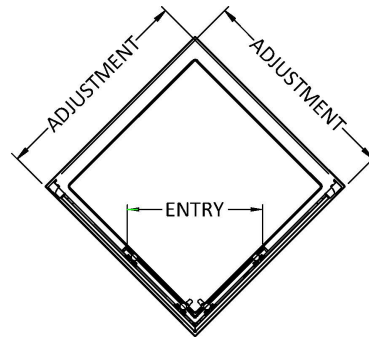

Sales Code: AFCE8080H3

Description: Aegean Corner Entry 800X800mm New Handle

Packaging Details

Barcode: 5056462623436

Sales Code: AFCE8080

Description: Aegean Corner Entry Enclosure 800X800mm

Product Dimensions

Height (mm):	1850
Width (mm):	785
Depth (mm):	785
Nett Weight (kg):	46.2

Packaging Dimensions

Height (mm):	1910
Width (mm):	655
Length (mm):	65
Gross Weight (kg):	46.2

Packaging Data

Box Colour:	Brown Cardboard Box - Printed
Box Qty:	1
Label Size:	100 x 50
Label Colour:	Not Applicable
Label Qty:	0

Outer Box Dimensions (If Applicable)

Height (mm):	
Width (mm):	
Depth (mm):	
Length (mm):	
Gross Weight (kg):	
Barcode:	5055369080151

Product Details

Country of Origin:	China
Fitting Instruction:	No
CE & UKCA:	Yes
Profile Material:	Aluminium
Profile Finish:	Chrome
Adjustments (mm):	765mm - 785mm
Entry Width (mm):	380mm
Swing In Dim (mm):	N/A
Swing Out Dim (mm):	N/A
Radius (mm):	Not Applicable
Glass Thickness (mm):	6
Easy Fit:	Yes
Easy Clean:	No
Handle Style:	Square T Shape Handle
Handle Material:	Metal
Enclosure Design:	Framed
Wheel Type:	Dual, Quick Release
Support Bar Included:	Support Bar Not Included
Extras:	None

Sales Code: HAN1203AA

Description: Single Handle Chrome

Product Dimensions

Length (mm):	
Width (mm):	20
Height (mm):	165
Depth (mm):	76
Nett Weight (kg):	0.13

Packaging Dimensions

Height (mm):	200
Width (mm):	30
Depth (mm):	74
Gross Weight (kg):	0.13