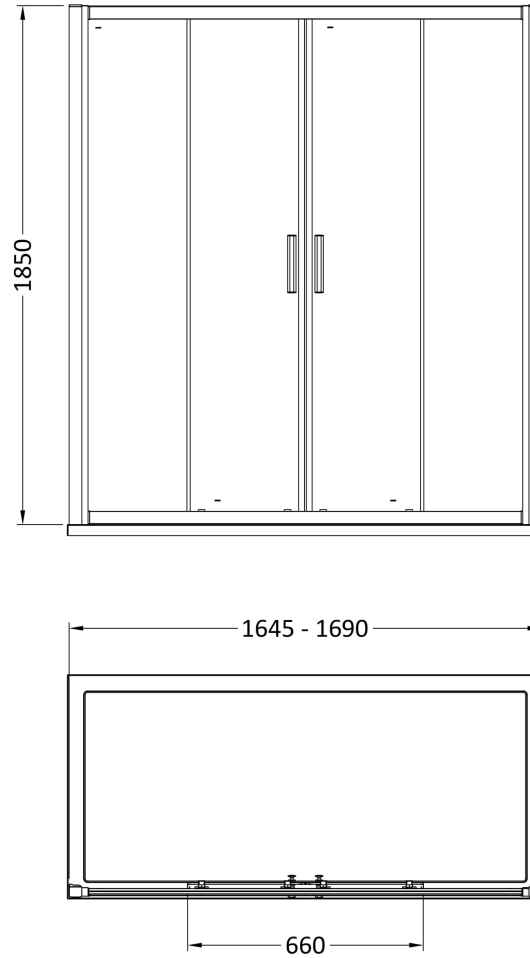

Sales Code: AQSLD17H3

Description: Pacific Dbl Sliding Dr 1700mm New Handle

Packaging Details

Barcode: 5056462623634

Sales Code: AQSLD17

Description: Pacific Double Sliding Shower Dr 1700mm

Product Dimensions

Height (mm):	1850
Width (mm):	1690
Depth (mm):	44
Nett Weight (kg):	52

Packaging Dimensions

Height (mm):	1910
Width (mm):	680
Length (mm):	65
Gross Weight (kg):	52

Packaging Data

Box Colour:	Brown Cardboard Box - Printed
Box Qty:	1
Label Size:	100 x 50
Label Colour:	Not Applicable
Label Qty:	0

Outer Box Dimensions (If Applicable)

Height (mm):	
Width (mm):	
Depth (mm):	
Length (mm):	
Gross Weight (kg):	
Barcode:	5055369080304

Product Details

Country of Origin:	China
Fitting Instruction:	No
CE & UKCA:	Yes
Profile Material:	Aluminium
Profile Finish:	Chrome
Adjustments (mm):	1645mm - 1690mm
Entry Width (mm):	660mm
Swing In Dim (mm):	N/A
Swing Out Dim (mm):	N/A
Radius (mm):	Not Applicable
Glass Thickness (mm):	6
Easy Fit:	Yes
Easy Clean:	No
Handle Style:	Square T Shape Handle
Handle Material:	Metal
Enclosure Design:	Framed
Wheel Type:	Dual, Quick Release
Support Bar Included:	Support Bar Not Included
Extras:	None

Sales Code: HAN1203AA

Description: Single Handle Chrome

Product Dimensions

Length (mm):	
Width (mm):	20
Height (mm):	165
Depth (mm):	76
Nett Weight (kg):	0.13

Packaging Dimensions

Height (mm):	200
Width (mm):	30
Depth (mm):	74
Gross Weight (kg):	0.13