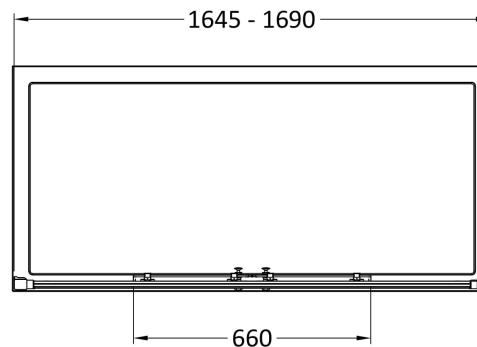

Sales Code: AQSLD17H3

Description: Pacific Dbl Sliding Dr 1700mm New Handle

Packaging Details

Barcode: 5056462623634

Sales Code: AQSLD17

Description: Pacific Double Sliding Shower Dr 1700mm

Product Dimensions

Height (mm):	1850
Width (mm):	1690
Depth (mm):	44
Nett Weight (kg):	52

Packaging Dimensions

Height (mm):	1910
Width (mm):	680
Length (mm):	65
Gross Weight (kg):	52

Packaging Data

Box Colour:	Brown Cardboard Box - Printed
Box Qty:	1
Label Size:	100 x 50
Label Colour:	Not Applicable
Label Qty:	0

Outer Box Dimensions (If Applicable)

Height (mm):	
Width (mm):	
Depth (mm):	
Length (mm):	
Gross Weight (kg):	
Barcode:	5055369080304

Product Details

Country of Origin:	China
Fitting Instruction:	No
CE & UKCA:	Yes
Profile Material:	Aluminium
Profile Finish:	Chrome
Adjustments (mm):	1645mm - 1690mm
Entry Width (mm):	660mm
Swing In Dim (mm):	N/A
Swing Out Dim (mm):	N/A
Radius (mm):	Not Applicable
Glass Thickness (mm):	6
Easy Fit:	Yes
Easy Clean:	No
Handle Style:	Square T Shape Handle
Handle Material:	Metal
Enclosure Design:	Framed
Wheel Type:	Dual, Quick Release
Support Bar Included:	Support Bar Not Included
Extras:	None

Sales Code: HAN1203AA

Description: Single Handle Chrome

Product Dimensions

Length (mm):	
Width (mm):	20
Height (mm):	165
Depth (mm):	76
Nett Weight (kg):	0.13

Packaging Dimensions

Height (mm):	200
Width (mm):	30
Depth (mm):	74
Gross Weight (kg):	0.13