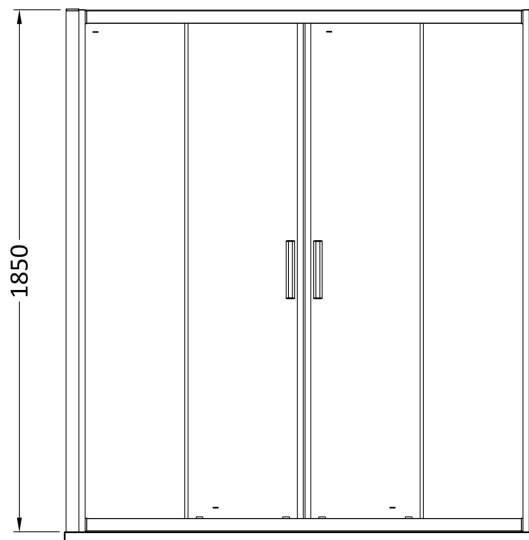

Sales Code: AQSLD17H3

Description: Pacific Dbl Sliding Dr 1700mm New Handle

Packaging Details

Barcode: 5056462623634

Sales Code: AQSLD17

Description: Pacific Double Sliding Shower Dr 1700mm

Product Dimensions

Height (mm):	1850
Width (mm):	1690
Depth (mm):	44
Nett Weight (kg):	52

Packaging Dimensions

Height (mm):	1910
Width (mm):	680
Length (mm):	65
Gross Weight (kg):	52

Packaging Data

Box Colour:	Brown Cardboard Box - Printed
Box Qty:	1
Label Size:	100 x 50
Label Colour:	Not Applicable
Label Qty:	0

Outer Box Dimensions (If Applicable)

Height (mm):	
Width (mm):	
Depth (mm):	
Length (mm):	
Gross Weight (kg):	
Barcode:	5055369080304

Product Details

Country of Origin:	China
Fitting Instruction:	No
CE & UKCA:	Yes
Profile Material:	Aluminium
Profile Finish:	Chrome
Adjustments (mm):	1645mm - 1690mm
Entry Width (mm):	660mm
Swing In Dim (mm):	N/A
Swing Out Dim (mm):	N/A
Radius (mm):	Not Applicable
Glass Thickness (mm):	6
Easy Fit:	Yes
Easy Clean:	No
Handle Style:	Square T Shape Handle
Handle Material:	Metal
Enclosure Design:	Framed
Wheel Type:	Dual, Quick Release
Support Bar Included:	Support Bar Not Included
Extras:	None

Sales Code: HAN1203AA

Description: Single Handle Chrome

Product Dimensions

Length (mm):	
Width (mm):	20
Height (mm):	165
Depth (mm):	76
Nett Weight (kg):	0.13

Packaging Dimensions

Height (mm):	200
Width (mm):	30
Depth (mm):	74
Gross Weight (kg):	0.13