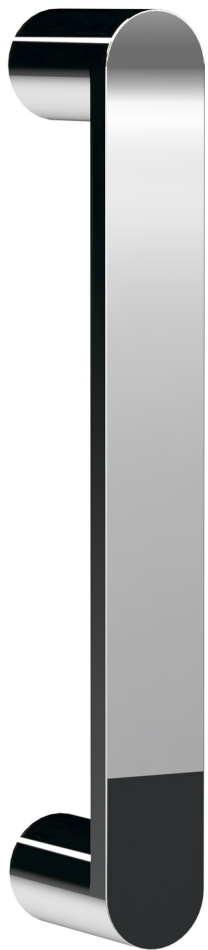

Sales Code: AQSLD17H3

Description: Pacific Dbl Sliding Dr 1700mm New Handle

Packaging Details

Barcode: 5056462623634

Sales Code: AQSLD17

Description: Pacific Double Sliding Shower Dr 1700mm

Product Dimensions

Height (mm):	1850
Width (mm):	1690
Depth (mm):	44
Nett Weight (kg):	52

Packaging Dimensions

Height (mm):	1910
Width (mm):	680
Length (mm):	65
Gross Weight (kg):	52

Packaging Data

Box Colour:	Brown Cardboard Box - Printed
Box Qty:	1
Label Size:	100 x 50
Label Colour:	Not Applicable
Label Qty:	0

Outer Box Dimensions (If Applicable)

Height (mm):	
Width (mm):	
Depth (mm):	
Length (mm):	
Gross Weight (kg):	
Barcode:	5055369080304

Product Details

Country of Origin:	China
Fitting Instruction:	No
CE & UKCA:	Yes
Profile Material:	Aluminium
Profile Finish:	Chrome
Adjustments (mm):	1645mm - 1690mm
Entry Width (mm):	660mm
Swing In Dim (mm):	N/A
Swing Out Dim (mm):	N/A
Radius (mm):	Not Applicable
Glass Thickness (mm):	6
Easy Fit:	Yes
Easy Clean:	No
Handle Style:	Square T Shape Handle
Handle Material:	Metal
Enclosure Design:	Framed
Wheel Type:	Dual, Quick Release
Support Bar Included:	Support Bar Not Included
Extras:	None

Sales Code: HAN1203AA

Description: Single Handle Chrome

Product Dimensions

Length (mm):	
Width (mm):	20
Height (mm):	165
Depth (mm):	76
Nett Weight (kg):	0.13

Packaging Dimensions

Height (mm):	200
Width (mm):	30
Depth (mm):	74
Gross Weight (kg):	0.13