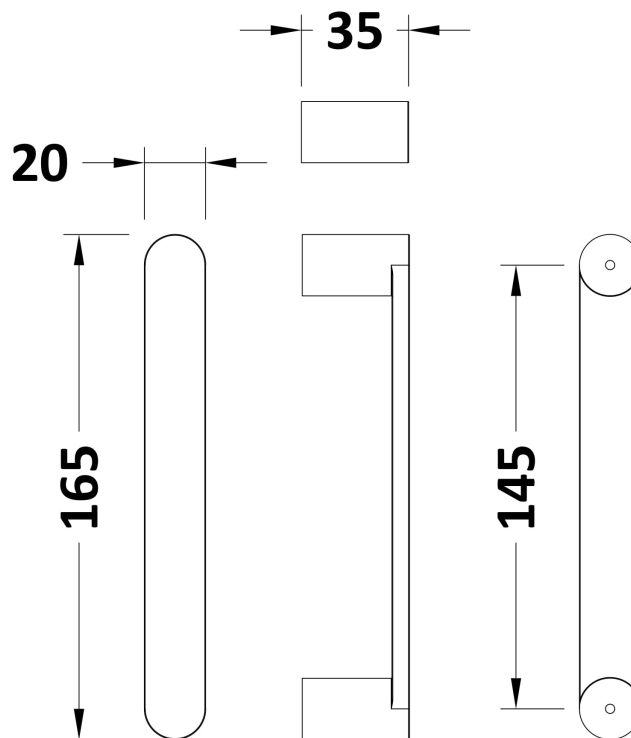

Height (mm):	1850
Width (mm):	1690
Depth (mm):	44
Nett Weight (kg):	52

Packaging Dimensions

Height (mm):	1910
Width (mm):	680
Length (mm):	65
Gross Weight (kg):	52

Packaging Data

Box Colour:	Brown Cardboard Box - Printed
Box Qty:	1
Label Size:	100 x 50
Label Colour:	Not Applicable
Label Qty:	0

Outer Box Dimensions (If Applicable)

Height (mm):	
Width (mm):	
Depth (mm):	
Length (mm):	
Gross Weight (kg):	
Barcode:	5055369080304

Product Details

Country of Origin:	China
Fitting Instruction:	No
CE & UKCA:	Yes
Profile Material:	Aluminium
Profile Finish:	Chrome
Adjustments (mm):	1645mm - 1690mm
Entry Width (mm):	660mm
Swing In Dim (mm):	N/A
Swing Out Dim (mm):	N/A
Radius (mm):	Not Applicable
Glass Thickness (mm):	6
Easy Fit:	Yes
Easy Clean:	No
Handle Style:	Square T Shape Handle
Handle Material:	Metal
Enclosure Design:	Framed
Wheel Type:	Dual, Quick Release
Support Bar Included:	Support Bar Not Included
Extras:	None

Sales Code: HAN1203AA

Description: Single Handle Chrome

Product Dimensions

Length (mm):	
Width (mm):	20
Height (mm):	165
Depth (mm):	76
Nett Weight (kg):	0.13

Packaging Dimensions

Height (mm):	200
Width (mm):	30
Depth (mm):	74
Gross Weight (kg):	0.13

Packaging Data

Box Colour:	
Box Qty:	
Label Size:	x
Label Colour:	
Label Qty:	

Outer Box Dimensions (If Applicable)

Height (mm):	
Width (mm):	
Length (mm):	
Depth (mm):	
Gross Weight (kg):	
Barcode:	5056462617886