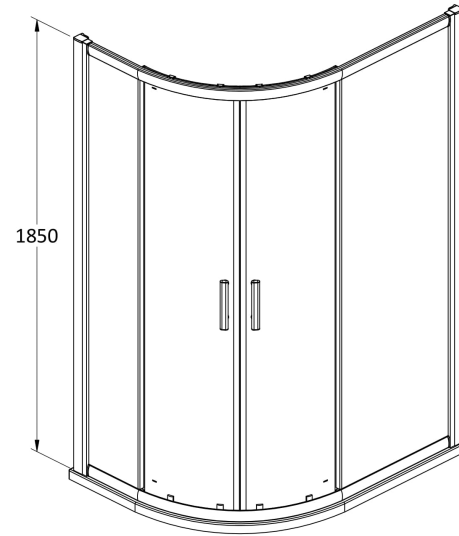

**Sales Code:** AQU129H3

**Description:** Pacific Offset Quad 1200X900 New Handle

**Packaging Details**

Barcode: 5056462623399

Sales Code: AQU129

Description: Pacific Off/Set Quad Enclosure 1200X900

### Product Dimensions

Height (mm):	1850
Width (mm):	1180
Depth (mm):	880
Nett Weight (kg):	45

### Packaging Dimensions

Height (mm):	1910
Width (mm):	670
Length (mm):	150
Gross Weight (kg):	54

**Sales Code:** HAN1203AA

**Description:** Single Handle Chrome

**Product Dimensions**

Length (mm):	
Width (mm):	20
Height (mm):	165
Depth (mm):	76
Nett Weight (kg):	0.13

**Packaging Dimensions**

Height (mm):	200
Width (mm):	30
Depth (mm):	74
Gross Weight (kg):	0.13