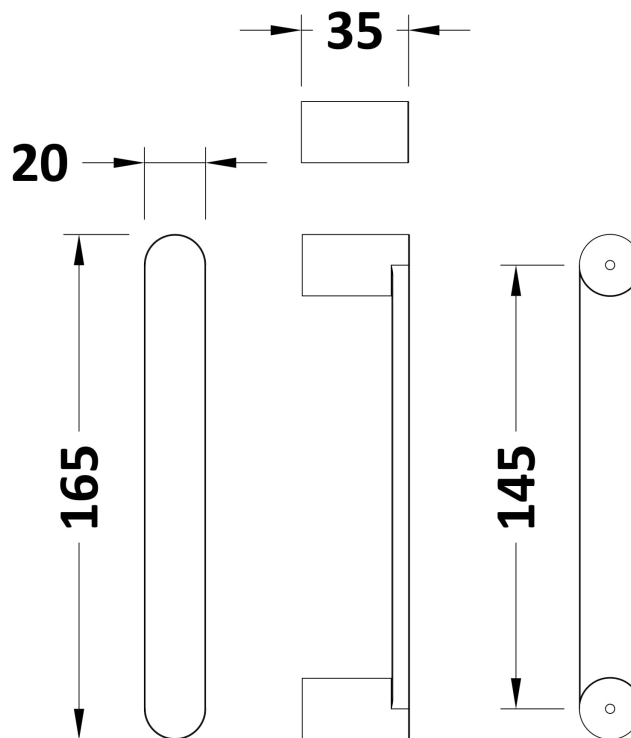

### Product Dimensions

Height (mm):	1850
Width (mm):	1180
Depth (mm):	880
Nett Weight (kg):	45

### Outer Box Dimensions (If Applicable)

Height (mm):	
Width (mm):	
Depth (mm):	
Length (mm):	
Gross Weight (kg):	
Barcode:	5055369080137

### Product Details

Country of Origin:	China
Fitting Instruction:	No
CE & UKCA:	Yes
Profile Material:	Aluminium
Profile Finish:	Chrome
Adjustments (mm):	1160mm - 1180mm / 860mm - 880M
Entry Width (mm):	520mm
Swing In Dim (mm):	N/A
Swing Out Dim (mm):	N/A
Radius (mm):	538 mm
Glass Thickness (mm):	6
Easy Fit:	Yes
Easy Clean:	No
Handle Style:	Square T Shape Handle
Handle Material:	Metal
Enclosure Design:	Framed
Wheel Type:	Dual, Quick Release
Support Bar Included:	Support Bar Not Included
Extras:	None

**Sales Code:** HAN1203AA

**Description:** Single Handle Chrome

**Product Dimensions**

Length (mm):	
Width (mm):	20
Height (mm):	165
Depth (mm):	76
Nett Weight (kg):	0.13

**Packaging Dimensions**

Height (mm):	200
Width (mm):	30
Depth (mm):	74
Gross Weight (kg):	0.13