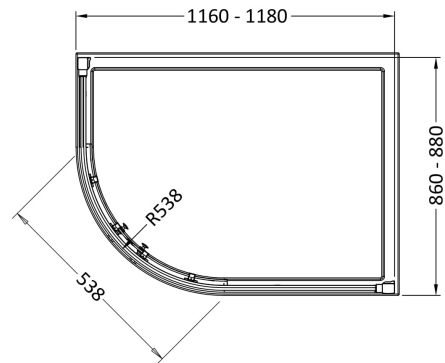

Sales Code: AQU129H3

Description: Pacific Offset Quad 1200X900 New Handle

Packaging Details

Barcode: 5056462623399