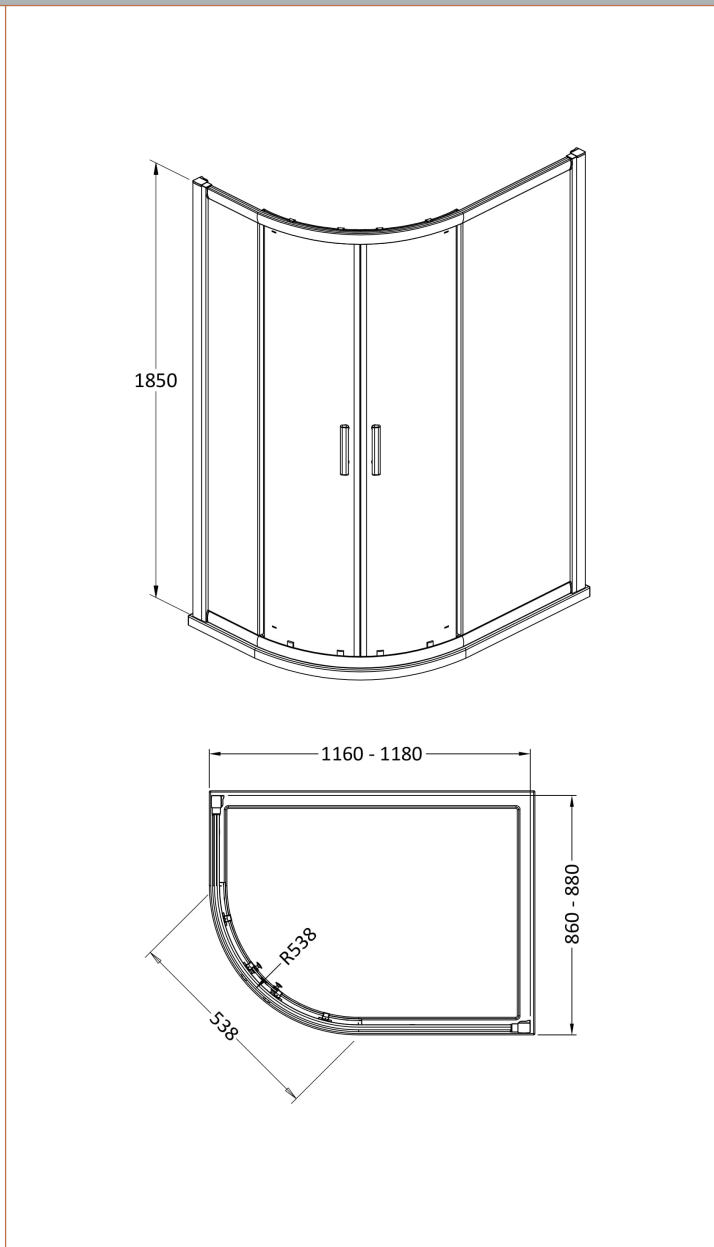

**Sales Code:** AQU129H3

**Description:** Pacific Offset Quad 1200X900 New Handle

**Packaging Details**

Barcode: 5056462623399

Sales Code: AQU129

Description: Pacific Off/Set Quad Enclosure 1200X900

### Product Dimensions

Height (mm):	1850
Width (mm):	1180
Depth (mm):	880
Nett Weight (kg):	45

### Packaging Dimensions

Height (mm):	1910
Width (mm):	670
Length (mm):	150
Gross Weight (kg):	54

**Sales Code:** HAN1203AA

**Description:** Single Handle Chrome

**Product Dimensions**

Length (mm):	
Width (mm):	20
Height (mm):	165
Depth (mm):	76
Nett Weight (kg):	0.13

**Packaging Dimensions**

Height (mm):	200
Width (mm):	30
Depth (mm):	74
Gross Weight (kg):	0.13