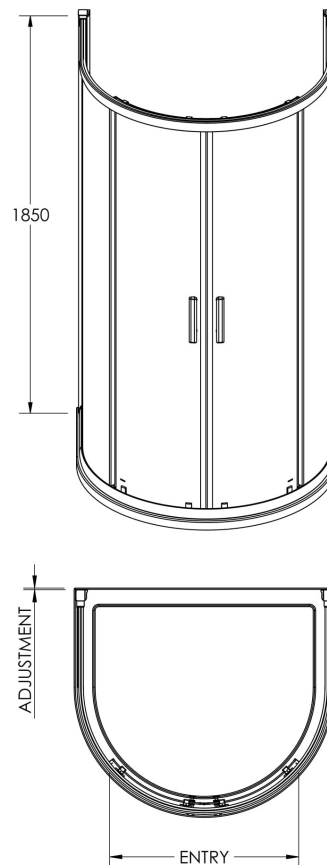

**Sales Code:** AQUD2H3

**Description:** D-Shaped Shower Enclosure New Handle

**Packaging Details**

Barcode: 5056462623405

Sales Code: AQUD2E-E6

Description: Glass Part For D Shaped Enclosure

Code	Description	Adjustment (mm)	Entry Width (mm)
AQUD2-E6	"D" Shaped Quadrant	20mm Per Side	615

**Product Dimensions**

Height (mm):	1850
Width (mm):	1050
Depth (mm):	925
Nett Weight (kg):	61.6

**Packaging Dimensions**

Height (mm):	1910
Width (mm):	815
Length (mm):	170
Gross Weight (kg):	61.6

**Packaging Data**

**Product Details**

Country of Origin:	China
Fitting Instruction:	No
CE & UKCA:	Yes
Profile Material:	Aluminium
Profile Finish:	Chrome
Adjustments (mm):	20mm Per Side
Entry Width (mm):	615mm
Swing In Dim (mm):	N/A
Swing Out Dim (mm):	N/A
Radius (mm):	512 mm
Glass Thickness (mm):	6
Easy Fit:	Yes
Easy Clean:	No
Handle Style:	Square T Shape Handle
Handle Material:	Metal
Enclosure Design:	Framed
Wheel Type:	Dual, Quick Release
Support Bar Included:	Support Bar Not Included
Extras:	None

### Product Dimensions

Height (mm):	1850
Width (mm):	1030
Depth (mm):	905
Nett Weight (kg):	4.1