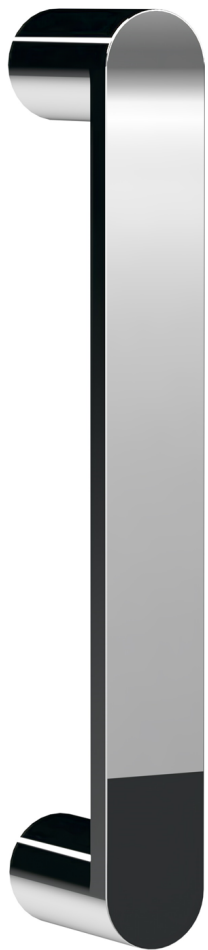

**Sales Code:** AQUD2H3

**Description:** D-Shaped Shower Enclosure New Handle

**Packaging Details**

Barcode: 5056462623405

Sales Code: AQUD2E-E6

Description: Glass Part For D Shaped Enclosure

Code	Description	Adjustment (mm)	Entry Width (mm)
AQUD2-E6	"D" Shaped Quadrant	20mm Per Side	615

**Product Details**

Country of Origin:	China
Fitting Instruction:	No
CE & UKCA:	Yes
Profile Material:	Aluminium
Profile Finish:	Chrome
Adjustments (mm):	20mm Per Side
Entry Width (mm):	615mm
Swing In Dim (mm):	N/A
Swing Out Dim (mm):	N/A
Radius (mm):	512 mm
Glass Thickness (mm):	6
Easy Fit:	Yes
Easy Clean:	No
Handle Style:	Square T Shape Handle
Handle Material:	Metal
Enclosure Design:	Framed
Wheel Type:	Dual, Quick Release
Support Bar Included:	Support Bar Not Included
Extras:	None

### Outer Box Dimensions (If Applicable)

Height (mm):	
Width (mm):	
Depth (mm):	
Length (mm):	
Gross Weight (kg):	
Barcode:	5055369080199

**Sales Code:** HAN1203AA

**Description:** Single Handle Chrome

**Product Dimensions**

Length (mm):	
Width (mm):	20
Height (mm):	165
Depth (mm):	76
Nett Weight (kg):	0.13

**Packaging Dimensions**

Height (mm):	200
Width (mm):	30
Depth (mm):	74
Gross Weight (kg):	0.13