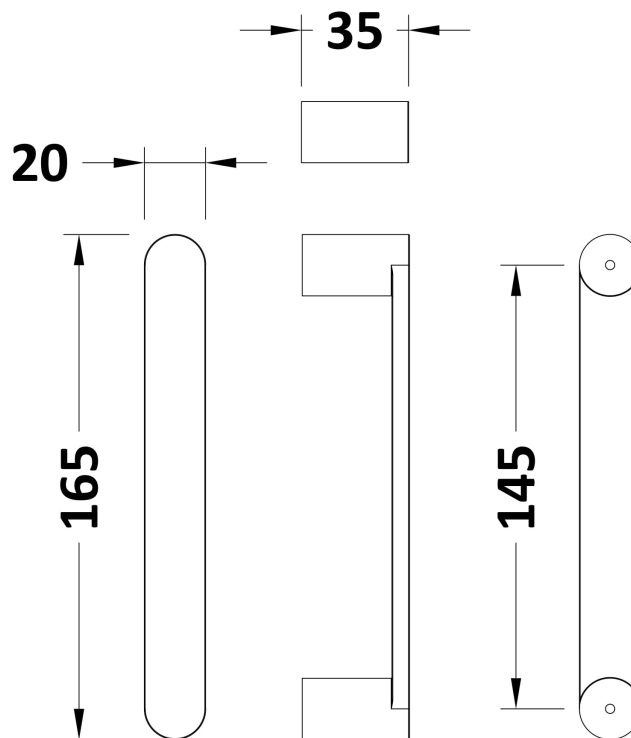

### Product Dimensions

Height (mm):	1850
Width (mm):	1030
Depth (mm):	905
Nett Weight (kg):	4.1

### Outer Box Dimensions (If Applicable)

Height (mm):	
Width (mm):	
Depth (mm):	
Length (mm):	
Gross Weight (kg):	
Barcode:	5055369080199

### Product Details

Country of Origin:	China
Fitting Instruction:	No
CE & UKCA:	Yes
Profile Material:	Aluminium
Profile Finish:	Chrome
Adjustments (mm):	897mm-917mm
Entry Width (mm):	615mm
Swing In Dim (mm):	N/A
Swing Out Dim (mm):	N/A
Radius (mm):	Not Applicable
Glass Thickness (mm):	
Easy Fit:	Yes
Easy Clean:	No
Handle Style:	Not Applicable
Handle Material:	Not Applicable
Enclosure Design:	Framed
Wheel Type:	Not Applicable
Support Bar Included:	Support Bar Not Included
Extras:	None

**Sales Code:** HAN1203AA

**Description:** Single Handle Chrome

**Product Dimensions**

Length (mm):	
Width (mm):	20
Height (mm):	165
Depth (mm):	76
Nett Weight (kg):	0.13

**Packaging Dimensions**

Height (mm):	200
Width (mm):	30
Depth (mm):	74
Gross Weight (kg):	0.13