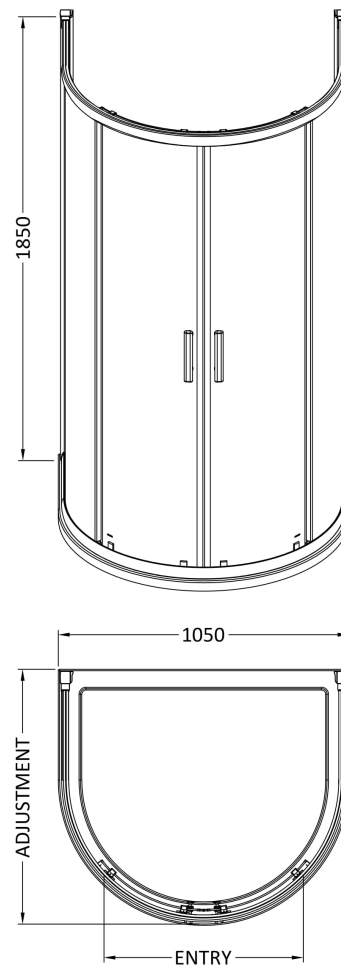

**Sales Code:** AQUD2H3

**Description:** D-Shaped Shower Enclosure New Handle

**Packaging Details**

Barcode: 5056462623405

Sales Code: AQUD2E-E6

Description: Glass Part For D Shaped Enclosure

Code	Description	Adjustment (mm)	Entry Width (mm)
AQUD2-E6	"D" Shaped Quadrant	20mm Per Side	615

**Product Dimensions**

Height (mm):	1850
Width (mm):	1050
Depth (mm):	925
Nett Weight (kg):	61.6

**Packaging Dimensions**

Height (mm):	1910
Width (mm):	815
Length (mm):	170
Gross Weight (kg):	61.6

**Packaging Data**

**Product Details**

Country of Origin:	China
Fitting Instruction:	No
CE & UKCA:	Yes
Profile Material:	Aluminium
Profile Finish:	Chrome
Adjustments (mm):	20mm Per Side
Entry Width (mm):	615mm
Swing In Dim (mm):	N/A
Swing Out Dim (mm):	N/A
Radius (mm):	512 mm
Glass Thickness (mm):	6
Easy Fit:	Yes
Easy Clean:	No
Handle Style:	Square T Shape Handle
Handle Material:	Metal
Enclosure Design:	Framed
Wheel Type:	Dual, Quick Release
Support Bar Included:	Support Bar Not Included
Extras:	None

### Product Dimensions

Height (mm):	1850
Width (mm):	1030
Depth (mm):	905
Nett Weight (kg):	4.1