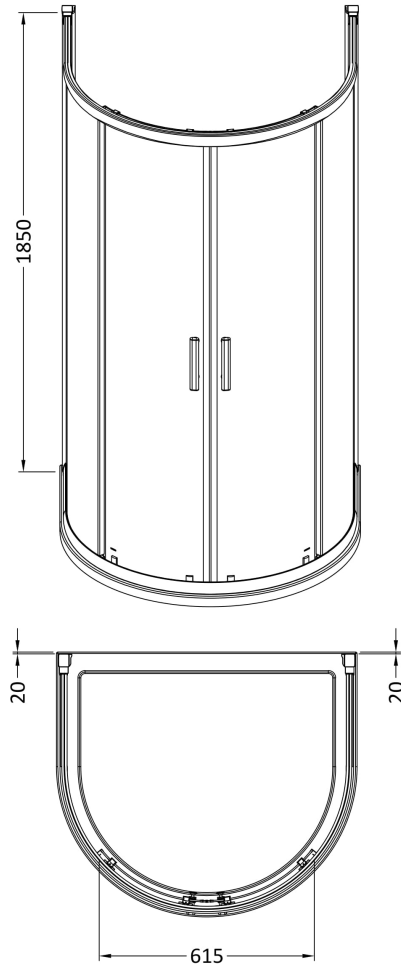

**Sales Code:** AQUD2H3

**Description:** D-Shaped Shower Enclosure New Handle

**Packaging Details**

Barcode: 5056462623405

Sales Code: AQUD2E-E6

Description: Glass Part For D Shaped Enclosure

Code	Description	Adjustment (mm)	Entry Width (mm)
AQUD2-E6	"D" Shaped Quadrant	20mm Per Side	615

**Product Dimensions**

Height (mm):	1850
Width (mm):	1050
Depth (mm):	925
Nett Weight (kg):	61.6

**Packaging Dimensions**

Height (mm):	1910
Width (mm):	815
Length (mm):	170
Gross Weight (kg):	61.6

**Packaging Data**

**Product Details**

Country of Origin:	China
Fitting Instruction:	No
CE & UKCA:	Yes
Profile Material:	Aluminium
Profile Finish:	Chrome
Adjustments (mm):	20mm Per Side
Entry Width (mm):	615mm
Swing In Dim (mm):	N/A
Swing Out Dim (mm):	N/A
Radius (mm):	512 mm
Glass Thickness (mm):	6
Easy Fit:	Yes
Easy Clean:	No
Handle Style:	Square T Shape Handle
Handle Material:	Metal
Enclosure Design:	Framed
Wheel Type:	Dual, Quick Release
Support Bar Included:	Support Bar Not Included
Extras:	None

### Product Dimensions

Height (mm):	1850
Width (mm):	1030
Depth (mm):	905
Nett Weight (kg):	4.1