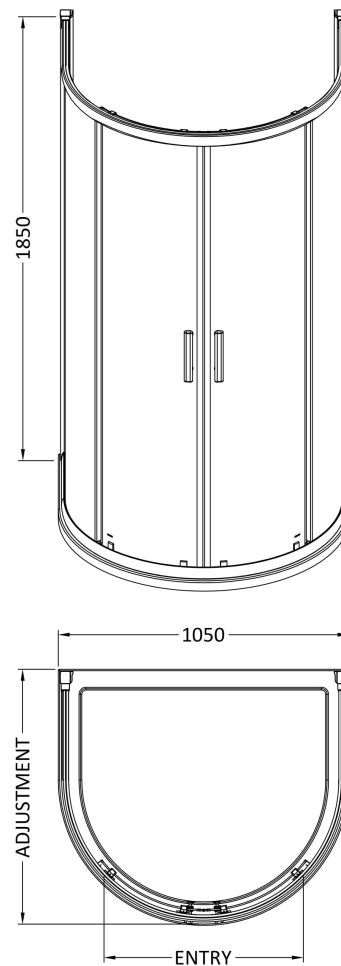

Sales Code: AQU2R-E6

Description: Rail For D Shaped Enclosure

Product Dimensions

Height (mm):	1850
Width (mm):	1030
Depth (mm):	905
Nett Weight (kg):	4.1

Packaging Dimensions

Height (mm):	1045
Width (mm):	105
Length (mm):	885
Gross Weight (kg):	4.1

Packaging Data

Box Colour:	Brown Cardboard Box - Printed
Box Qty:	1
Label Size:	100 x 50
Label Colour:	Not Applicable
Label Qty:	0

Outer Box Dimensions (If Applicable)

Height (mm):	
Width (mm):	
Depth (mm):	
Length (mm):	
Gross Weight (kg):	
Barcode:	5055369080199

Product Details

Country of Origin:	China
Fitting Instruction:	No
CE & UKCA:	Yes
Profile Material:	Aluminium
Profile Finish:	Chrome
Adjustments (mm):	897mm-917mm
Entry Width (mm):	615mm
Swing In Dim (mm):	N/A
Swing Out Dim (mm):	N/A
Radius (mm):	Not Applicable
Glass Thickness (mm):	
Easy Fit:	Yes
Easy Clean:	No
Handle Style:	Not Applicable
Handle Material:	Not Applicable
Enclosure Design:	Framed
Wheel Type:	Not Applicable
Support Bar Included:	Support Bar Not Included
Extras:	None