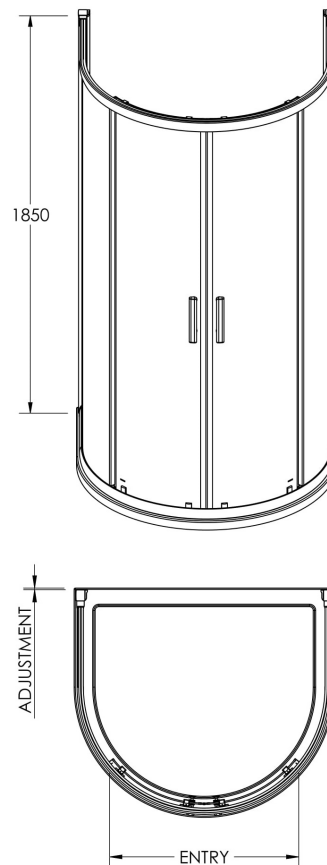

Sales Code: AQU2

Description: D-Shaped Shower Enclosure

Packaging Details

Barcode: 5055369026852

Sales Code: AQUD2R-E6

Description: Rail For D Shaped Enclosure

Product Dimensions

Height (mm):	1850
Width (mm):	1030
Depth (mm):	905
Nett Weight (kg):	4.1

Outer Box Dimensions (If Applicable)

Height (mm):	
Width (mm):	
Depth (mm):	
Length (mm):	
Gross Weight (kg):	
Barcode:	5055369080199

Product Details

Country of Origin:	China
Fitting Instruction:	No
CE & UKCA:	Yes
Profile Material:	Aluminium
Profile Finish:	Chrome
Adjustments (mm):	897mm-917mm
Entry Width (mm):	615mm
Swing In Dim (mm):	N/A
Swing Out Dim (mm):	N/A
Radius (mm):	Not Applicable
Glass Thickness (mm):	
Easy Fit:	Yes
Easy Clean:	No
Handle Style:	Not Applicable
Handle Material:	Not Applicable
Enclosure Design:	Framed
Wheel Type:	Not Applicable
Support Bar Included:	Support Bar Not Included
Extras:	None

Sales Code: AQUD2E-E6

Description: Glass Part For D Shaped Enclosure

Code	Description	Adjustment (mm)	Entry Width (mm)
AQUD2-E6	"D" Shaped Quadrant	20mm Per Side	615

Product Dimensions

Height (mm):	1850
Width (mm):	1050
Depth (mm):	925
Nett Weight (kg):	61.6

Outer Box Dimensions (If Applicable)

Height (mm):	
Width (mm):	
Depth (mm):	
Length (mm):	
Gross Weight (kg):	
Barcode:	5055369080182

Product Details

Country of Origin:	China
Fitting Instruction:	No
CE & UKCA:	Yes
Profile Material:	Aluminium
Profile Finish:	Chrome
Adjustments (mm):	20mm Per Side
Entry Width (mm):	615mm
Swing In Dim (mm):	N/A
Swing Out Dim (mm):	N/A
Radius (mm):	512 mm
Glass Thickness (mm):	6
Easy Fit:	Yes
Easy Clean:	No
Handle Style:	Square T Shape Handle
Handle Material:	Metal
Enclosure Design:	Framed
Wheel Type:	Dual, Quick Release
Support Bar Included:	Support Bar Not Included
Extras:	None