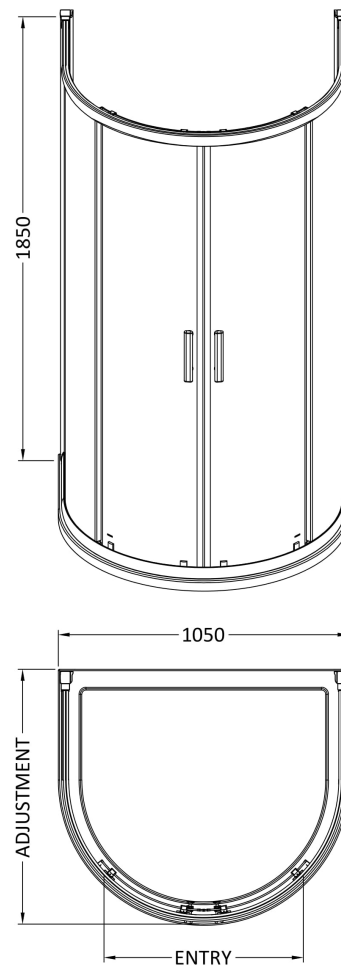

Sales Code: AQU2

Description: D-Shaped Shower Enclosure

Packaging Details

Barcode: 5055369026852

Sales Code: AQUD2R-E6

Description: Rail For D Shaped Enclosure

Product Dimensions

Height (mm):	1850
Width (mm):	1030
Depth (mm):	905
Nett Weight (kg):	4.1

Outer Box Dimensions (If Applicable)

Height (mm):	
Width (mm):	
Depth (mm):	
Length (mm):	
Gross Weight (kg):	
Barcode:	5055369080199

Product Details

Country of Origin:	China
Fitting Instruction:	No
CE & UKCA:	Yes
Profile Material:	Aluminium
Profile Finish:	Chrome
Adjustments (mm):	897mm-917mm
Entry Width (mm):	615mm
Swing In Dim (mm):	N/A
Swing Out Dim (mm):	N/A
Radius (mm):	Not Applicable
Glass Thickness (mm):	
Easy Fit:	Yes
Easy Clean:	No
Handle Style:	Not Applicable
Handle Material:	Not Applicable
Enclosure Design:	Framed
Wheel Type:	Not Applicable
Support Bar Included:	Support Bar Not Included
Extras:	None

Sales Code: AQUD2E-E6

Description: Glass Part For D Shaped Enclosure

Code	Description	Adjustment (mm)	Entry Width (mm)
AQUD2-E6	"D" Shaped Quadrant	20mm Per Side	615

Product Dimensions

Height (mm):	1850
Width (mm):	1050
Depth (mm):	925
Nett Weight (kg):	61.6

Outer Box Dimensions (If Applicable)

Height (mm):	
Width (mm):	
Depth (mm):	
Length (mm):	
Gross Weight (kg):	
Barcode:	5055369080182

Product Details

Country of Origin:	China
Fitting Instruction:	No
CE & UKCA:	Yes
Profile Material:	Aluminium
Profile Finish:	Chrome
Adjustments (mm):	20mm Per Side
Entry Width (mm):	615mm
Swing In Dim (mm):	N/A
Swing Out Dim (mm):	N/A
Radius (mm):	512 mm
Glass Thickness (mm):	6
Easy Fit:	Yes
Easy Clean:	No
Handle Style:	Square T Shape Handle
Handle Material:	Metal
Enclosure Design:	Framed
Wheel Type:	Dual, Quick Release
Support Bar Included:	Support Bar Not Included
Extras:	None