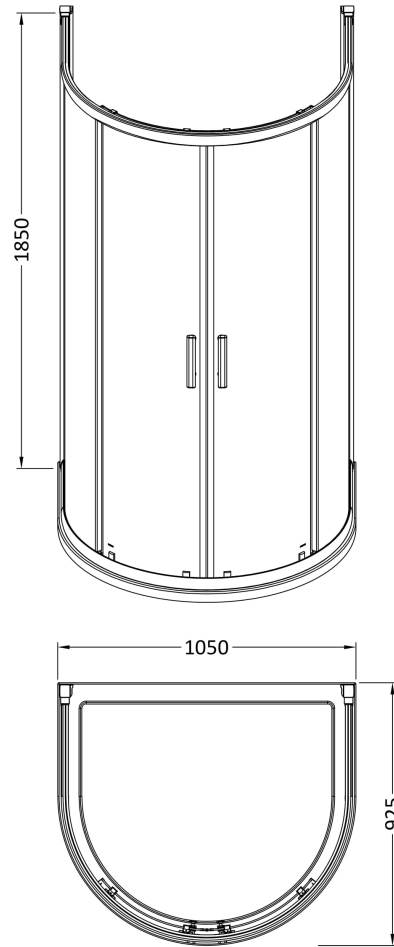

Sales Code: AQU2

Description: D-Shaped Shower Enclosure

Packaging Details

Barcode: 5055369026852

Sales Code: AQUD2R-E6

Description: Rail For D Shaped Enclosure

Product Dimensions

Height (mm):	1850
Width (mm):	1030
Depth (mm):	905
Nett Weight (kg):	4.1

Packaging Dimensions

Height (mm):	1045
Width (mm):	105
Length (mm):	885
Gross Weight (kg):	4.1

Packaging Data

Box Colour:	Brown Cardboard Box - Printed
Box Qty:	1
Label Size:	100 x 50
Label Colour:	Not Applicable
Label Qty:	0

Outer Box Dimensions (If Applicable)

Height (mm):	
Width (mm):	
Depth (mm):	
Length (mm):	
Gross Weight (kg):	
Barcode:	5055369080199

Product Details

Country of Origin:	China
Fitting Instruction:	No
CE & UKCA:	Yes
Profile Material:	Aluminium
Profile Finish:	Chrome
Adjustments (mm):	897mm-917mm
Entry Width (mm):	615mm
Swing In Dim (mm):	N/A
Swing Out Dim (mm):	N/A
Radius (mm):	Not Applicable
Glass Thickness (mm):	
Easy Fit:	Yes
Easy Clean:	No
Handle Style:	Not Applicable
Handle Material:	Not Applicable
Enclosure Design:	Framed
Wheel Type:	Not Applicable
Support Bar Included:	Support Bar Not Included
Extras:	None

Sales Code: AQUD2E-E6

Description: Glass Part For D Shaped Enclosure

Code	Description	Adjustment (mm)	Entry Width (mm)
AQUD2-E6	"D" Shaped Quadrant	20mm Per Side	615

Product Dimensions

Height (mm):	1850
Width (mm):	1050
Depth (mm):	925
Nett Weight (kg):	61.6