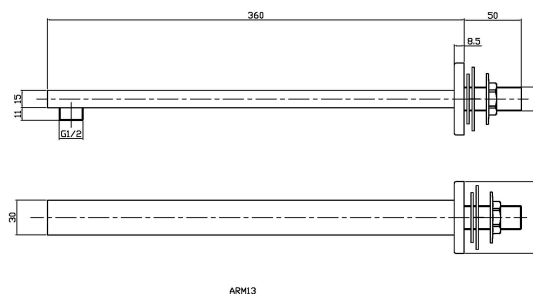

**Sales Code:** ARM413

**Description:** Small Rectangular Shower Arm

ARM13

**Product Dimensions**

Length (mm):	
Width (mm):	62
Height (mm):	62
Depth (mm):	410
Nett Weight (kg):	0.43

**Packaging Dimensions**

Length (mm):	420
Width (mm):	10
Height (mm):	40
Gross Weight (kg):	0.43

**Packaging Data**

Box Colour:	White Cardboard Box
Box Qty:	1
Label Size:	100 x 50
Label Colour:	White Label
Label Qty:	2

**Outer Box Dimensions (If Applicable)**

Length (mm):	
Width (mm):	490
Height (mm):	430
Depth (mm):	380
Gross Weight (kg):	20
Barcode:	5056462620497

**Product Details**

Country of Origin:	China
Fitting Instruction:	No
Product Material:	Brass
Mount Type:	Surface, Wall
Outlet Elbow Supplied:	No
Easy Clean:	Not Applicable
Head Included:	No
Handset Included:	Not Applicable
Body Jets Included:	No
No of Body Jets:	Not Applicable
Operating Pressure (bar):	
Valve/Cartridge Type:	Not Applicable
Flow Rates (L/min):	0.1 bar: N/A 0.5 bar: N/A 1 bar: N/A 2 bar: N/A 3 bar: N/A
TMV2 Approved:	No Approval No: N/A
TMV3 Approved:	No Approval No: N/A
WRAS Approved:	No Approval No: N/A
Head Function:	Not Applicable
Handset Function:	Not Applicable
Body Jet Info:	Not Applicable
Pipe Size:	Not Applicable
Pipe Centres:	N/A
Colour/Finish:	Matt Black
Hose Included:	Not Applicable
No. of Outlets:	1