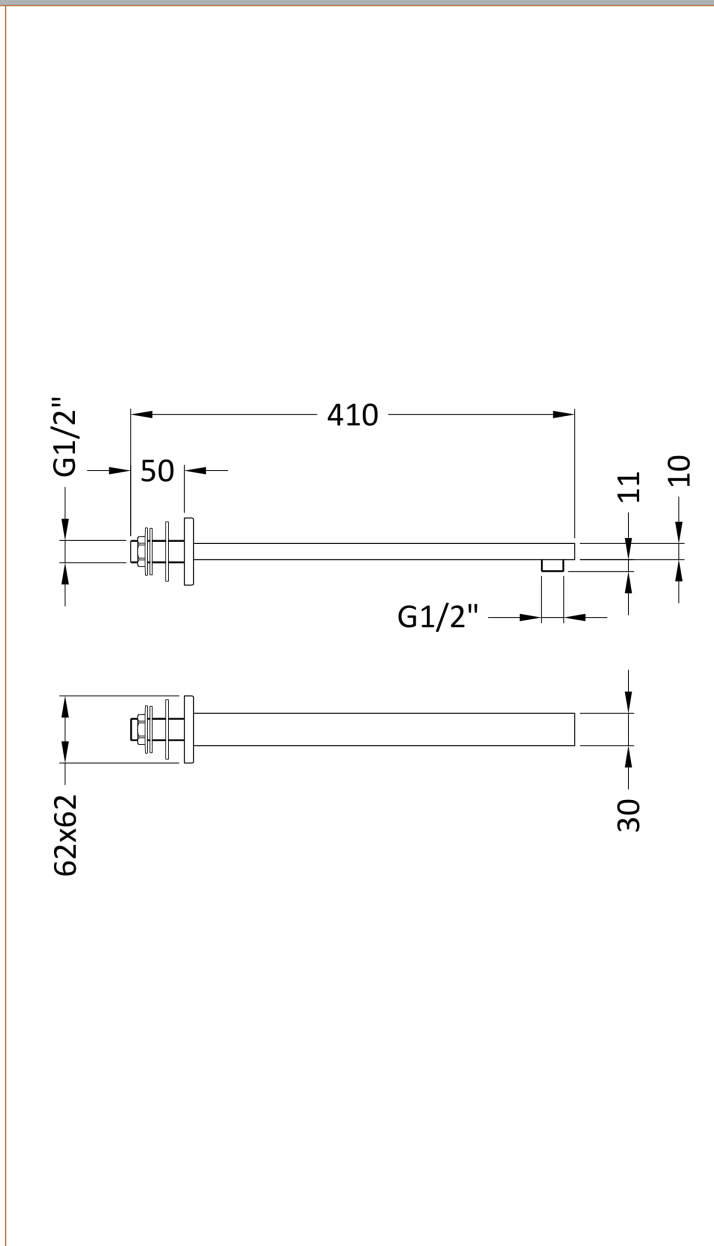

Sales Code: ARM713

Description: Small Rectangular Shower Arm

Product Dimensions	
Length (mm):	
Width (mm):	35
Height (mm):	20
Depth (mm):	355
Nett Weight (kg):	0.99
Packaging Dimensions	
Length (mm):	410
Width (mm):	120
Height (mm):	70
Gross Weight (kg):	0.99
Packaging Data	
Box Colour:	White Cardboard Box
Box Qty:	1
Label Size:	100 x 50
Label Colour:	White Label
Label Qty:	2
Outer Box Dimensions (If Applicable)	
Length (mm):	
Width (mm):	490
Height (mm):	430
Depth (mm):	380
Gross Weight (kg):	20
Barcode:	5056462625751
Product Details	
Country of Origin:	China
Fitting Instruction:	No
Product Material:	Brass
Mount Type:	Surface, Wall
Outlet Elbow Supplied:	No
Easy Clean:	Not Applicable
Head Included:	No
Handset Included:	Not Applicable
Body Jets Included:	No
No of Body Jets:	Not Applicable
Operating Pressure (bar):	
Valve/Cartridge Type:	Not Applicable
Flow Rates (L/min):	0.1 bar: N/A 0.5 bar: N/A 1 bar: N/A 2 bar: N/A 3 bar: N/A
TMV2 Approved:	No Approval No: N/A
TMV3 Approved:	No Approval No: N/A
WRAS Approved:	No Approval No: N/A
Head Function:	Not Applicable
Handset Function:	Not Applicable
Body Jet Info:	Not Applicable
Pipe Size:	Not Applicable
Pipe Centres:	N/A
Colour/Finish:	Brushed Pewter
Hose Included:	Not Applicable
No. of Outlets:	1