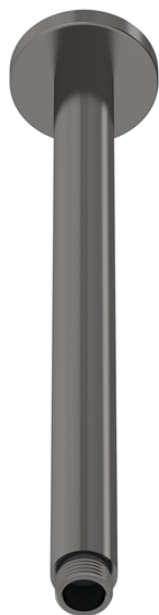

Sales Code: ARM716

Description: Round Ceiling Arm 300mm

Product Dimensions

Length (mm):	
Width (mm):	63
Height (mm):	300
Depth (mm):	63
Nett Weight (kg):	0.57

Packaging Dimensions

Length (mm):	410
Width (mm):	115
Height (mm):	70
Gross Weight (kg):	0.57

Packaging Data

Box Colour:	White Cardboard Box
Box Qty:	1
Label Size:	100 x 50
Label Colour:	White Label
Label Qty:	2

Outer Box Dimensions (If Applicable)

Length (mm):	
Width (mm):	490
Height (mm):	430
Depth (mm):	380
Gross Weight (kg):	11
Barcode:	5056462625652

Product Details

Country of Origin:	China
Fitting Instruction:	No
Product Material:	Brass
Mount Type:	Surface, Ceiling
Outlet Elbow Supplied:	No
Easy Clean:	Not Applicable
Head Included:	No
Handset Included:	Not Applicable
Body Jets Included:	No
No of Body Jets:	Not Applicable
Operating Pressure (bar):	
Valve/Cartridge Type:	Not Applicable
Flow Rates (L/min):	0.1 bar: N/A 0.5 bar: N/A 1 bar: N/A 2 bar: N/A 3 bar: N/A
TMV2 Approved:	No Approval No: N/A
TMV3 Approved:	No Approval No: N/A
WRAS Approved:	No Approval No: N/A
Head Function:	Not Applicable
Handset Function:	Not Applicable
Body Jet Info:	Not Applicable
Pipe Size:	Not Applicable
Pipe Centres:	N/A
Colour/Finish:	Brushed Pewter
Hose Included:	Not Applicable
No. of Outlets:	1