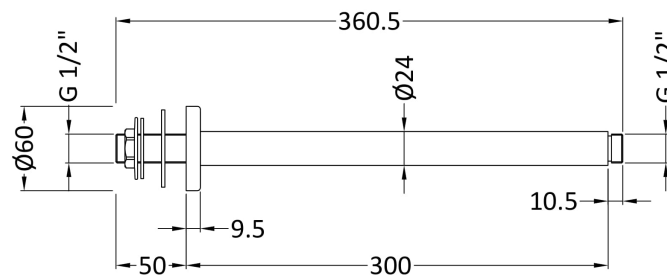

Sales Code: ARM716

Description: Round Ceiling Arm 300mm

Product Dimensions

Length (mm):	
Width (mm):	63
Height (mm):	300
Depth (mm):	63
Nett Weight (kg):	0.57

Packaging Dimensions

Length (mm):	410
Width (mm):	115
Height (mm):	70
Gross Weight (kg):	0.57

Packaging Data

Box Colour:	White Cardboard Box
Box Qty:	1
Label Size:	100 x 50
Label Colour:	White Label
Label Qty:	2

Outer Box Dimensions (If Applicable)

Length (mm):	
Width (mm):	490
Height (mm):	430
Depth (mm):	380
Gross Weight (kg):	11
Barcode:	5056462625652

Product Details

Country of Origin:	China
Fitting Instruction:	No
Product Material:	Brass
Mount Type:	Surface, Ceiling
Outlet Elbow Supplied:	No
Easy Clean:	Not Applicable
Head Included:	No
Handset Included:	Not Applicable
Body Jets Included:	No
No of Body Jets:	Not Applicable
Operating Pressure (bar):	
Valve/Cartridge Type:	Not Applicable
Flow Rates (L/min):	0.1 bar: N/A 0.5 bar: N/A 1 bar: N/A 2 bar: N/A 3 bar: N/A
TMV2 Approved:	No Approval No: N/A
TMV3 Approved:	No Approval No: N/A
WRAS Approved:	No Approval No: N/A
Head Function:	Not Applicable
Handset Function:	Not Applicable
Body Jet Info:	Not Applicable
Pipe Size:	Not Applicable
Pipe Centres:	N/A
Colour/Finish:	Brushed Pewter
Hose Included:	Not Applicable
No. of Outlets:	1