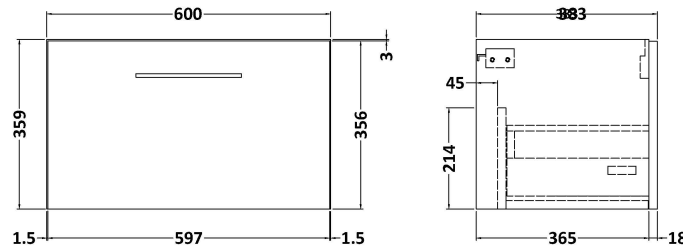

### Packaging Details

Barcode: 5056678414491

**Sales Code:** NVF1422

**Description:** 600 Single Drawer Unit (365 Deep)

**Product Dimensions**

Height (mm):	359
Width (mm):	600
Depth (mm):	383
Nett Weight (kg):	13

**Packaging Dimensions**

Height (mm):	391
Width (mm):	632
Depth (mm):	391
Gross Weight (kg):	13.5

**Packaging Data**

Box Colour:	Brown Cardboard Box - Printed
Box Qty:	0
Label Size:	0 x 0
Label Colour:	White Label
Label Qty:	2

### Product Dimensions

Height (mm):	390
Width (mm):	1205
Depth (mm):	157
Nett Weight (kg):	18.12

### Packaging Dimensions

Height (mm):	100
Width (mm):	1205
Depth (mm):	400
Gross Weight (kg):	18.12