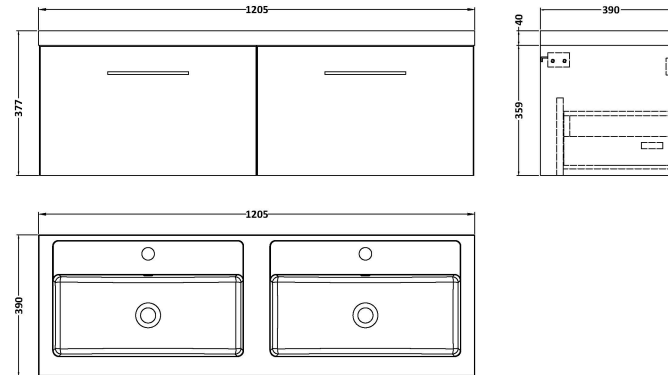

### Packaging Details

Barcode: 5056678414491

**Sales Code:** NVF1422

**Description:** 600 Single Drawer Unit (365 Deep)

**Product Dimensions**

Height (mm):	359
Width (mm):	600
Depth (mm):	383
Nett Weight (kg):	13

**Packaging Dimensions**

Height (mm):	391
Width (mm):	632
Depth (mm):	391
Gross Weight (kg):	13.5

**Packaging Data**

Box Colour:	Brown Cardboard Box - Printed
Box Qty:	0
Label Size:	0 x 0
Label Colour:	White Label
Label Qty:	2

### Product Dimensions

Height (mm):	390
Width (mm):	1205
Depth (mm):	157
Nett Weight (kg):	18.12

### Packaging Dimensions

Height (mm):	100
Width (mm):	1205
Depth (mm):	400
Gross Weight (kg):	18.12