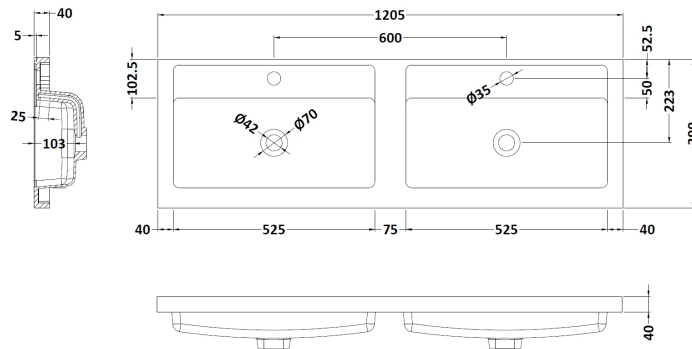

**Packaging Dimensions**

Height (mm):	391
Width (mm):	632
Depth (mm):	391
Gross Weight (kg):	13.5

**Packaging Data**

Box Colour:	Brown Cardboard Box - Printed
Box Qty:	0
Label Size:	0 x 0
Label Colour:	White Label
Label Qty:	2

### Product Dimensions

Height (mm):	390
Width (mm):	1205
Depth (mm):	157
Nett Weight (kg):	18.12

### Packaging Dimensions

Height (mm):	100
Width (mm):	1205
Depth (mm):	400
Gross Weight (kg):	18.12

### Outer Box Dimensions (If Applicable)

Height (mm):	
Width (mm):	
Depth (mm):	
Gross Weight (kg):	
Barcode:	5056211815136