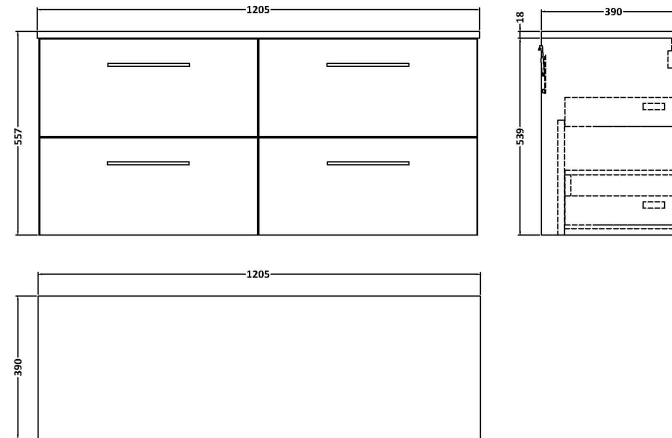

Sales Code: ARN1424W2

Description: 1200 Wh 4-Drawer Vanity & Worktop

Packaging Details

Barcode: 5056678414729

Sales Code: NVF1424

Description: 600 Wh 2-Drawer Unit (365 Deep)

Product Dimensions

Height (mm):	540
Width (mm):	600
Depth (mm):	383
Nett Weight (kg):	21.5

Packaging Dimensions

Height (mm):	560
Width (mm):	620
Depth (mm):	405
Gross Weight (kg):	22

Packaging Data

Box Colour:	Brown Cardboard Box - Printed
Box Qty:	0
Label Size:	0 x 0
Label Colour:	White Label
Label Qty:	2

Outer Box Dimensions (If Applicable)

Height (mm):	
Width (mm):	
Depth (mm):	
Gross Weight (kg):	
Barcode:	5056678402757

Product Details

Country of Origin:	China
Fitting Instruction:	No
CE & UKCA:	N/A
FSC Certified Materials:	Yes
Colour:	Satin Soft Black
Construction Method:	Cam & Wood Dowel
Construction Type:	Rigid
Cabinet Finish:	MFC Painted Matt
Fascia Finish:	Mdf Painted Matt
Cabinet Thickness (mm):	16
Fascia Thickness (mm):	18
Drawer Included:	Yes
Drawer Type:	80mm High Metal S/C Inc Galler
No of Shelves:	0
Hinge Type:	Not Applicable
Hinge Included:	Not Applicable
Adjustable Legs:	No, Not Required
Fixings Included:	Yes
Handle Style:	Contemporary
Waste Shroud:	Yes
Handle Included:	Yes, Supplied
Handle Type:	D-Shape

Sales Code: MWT1420

Description: 1200 Worktop (1205X390x18mm)

Product Dimensions

Height (mm):	18
Width (mm):	1205
Depth (mm):	390
Nett Weight (kg):	5

Packaging Dimensions

Height (mm):	25
Width (mm):	1225
Depth (mm):	410
Gross Weight (kg):	5