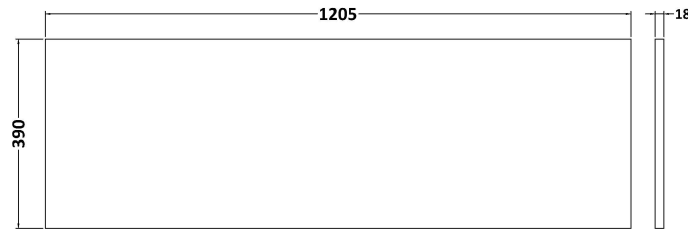

Packaging Dimensions

Height (mm):	560
Width (mm):	620
Depth (mm):	405
Gross Weight (kg):	22

Packaging Data

Box Colour:	Brown Cardboard Box - Printed
Box Qty:	0
Label Size:	0 x 0
Label Colour:	White Label
Label Qty:	2

Outer Box Dimensions (If Applicable)

Height (mm):	
Width (mm):	
Depth (mm):	
Gross Weight (kg):	
Barcode:	5056678402757

Product Details

Country of Origin:	China
Fitting Instruction:	No
CE & UKCA:	N/A
FSC Certified Materials:	Yes
Colour:	Satin Soft Black
Construction Method:	Cam & Wood Dowel
Construction Type:	Rigid
Cabinet Finish:	MFC Painted Matt
Fascia Finish:	Mdf Painted Matt
Cabinet Thickness (mm):	16
Fascia Thickness (mm):	18
Drawer Included:	Yes
Drawer Type:	80mm High Metal S/C Inc Galler
No of Shelves:	0
Hinge Type:	Not Applicable
Hinge Included:	Not Applicable
Adjustable Legs:	No, Not Required
Fixings Included:	Yes
Handle Style:	Contemporary
Waste Shroud:	Yes
Handle Included:	Yes, Supplied
Handle Type:	D-Shape

Sales Code: MWT1420

Description: 1200 Worktop (1205X390x18mm)

Product Dimensions

Height (mm):	18
Width (mm):	1205
Depth (mm):	390
Nett Weight (kg):	5

Packaging Dimensions

Height (mm):	25
Width (mm):	1225
Depth (mm):	410
Gross Weight (kg):	5

Packaging Data

Box Colour:	Brown Cardboard Box - Printed
Box Qty:	1
Label Size:	100 x 50
Label Colour:	Not Applicable
Label Qty:	0

Outer Box Dimensions (If Applicable)

Height (mm):	
Width (mm):	
Depth (mm):	
Gross Weight (kg):	
Barcode:	5056462661308