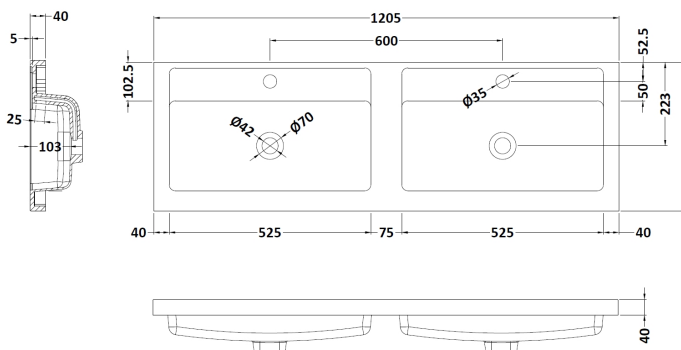

Packaging Dimensions

Height (mm):	835
Width (mm):	632
Depth (mm):	391
Gross Weight (kg):	26.5

Packaging Data

Box Colour:	Brown Cardboard Box - Printed
Box Qty:	0
Label Size:	0 x 0
Label Colour:	White Label
Label Qty:	2

Outer Box Dimensions (If Applicable)

Height (mm):	
Width (mm):	
Depth (mm):	
Gross Weight (kg):	
Barcode:	5056678402634

Product Details

Country of Origin:	China
Fitting Instruction:	No
CE & UKCA:	N/A
FSC Certified Materials:	Yes
Colour:	Satin Soft Black
Construction Method:	Cam & Wood Dowel
Construction Type:	Rigid
Cabinet Finish:	MFC Painted Matt
Fascia Finish:	Mdf Painted Matt
Cabinet Thickness (mm):	16
Fascia Thickness (mm):	18
Drawer Included:	Yes
Drawer Type:	80mm High Metal S/C Inc Galler
No of Shelves:	0
Hinge Type:	Not Applicable
Hinge Included:	Not Applicable
Adjustable Legs:	No, Not Required
Fixings Included:	Yes
Handle Style:	Contemporary
Waste Shroud:	Yes
Handle Included:	Yes, Supplied
Handle Type:	D-Shape

Sales Code: PMB424

Description: Double Polymarble Basin 1205 X 390

Product Dimensions

Height (mm):	390
Width (mm):	1205
Depth (mm):	157
Nett Weight (kg):	18.12

Packaging Dimensions

Height (mm):	100
Width (mm):	1205
Depth (mm):	400
Gross Weight (kg):	18.12

Packaging Data

Box Colour:	Brown Cardboard Box - Printed
Box Qty:	1
Label Size:	100 x 50
Label Colour:	White Label
Label Qty:	2

Outer Box Dimensions (If Applicable)

Height (mm):	
Width (mm):	
Depth (mm):	
Gross Weight (kg):	
Barcode:	5056211815136