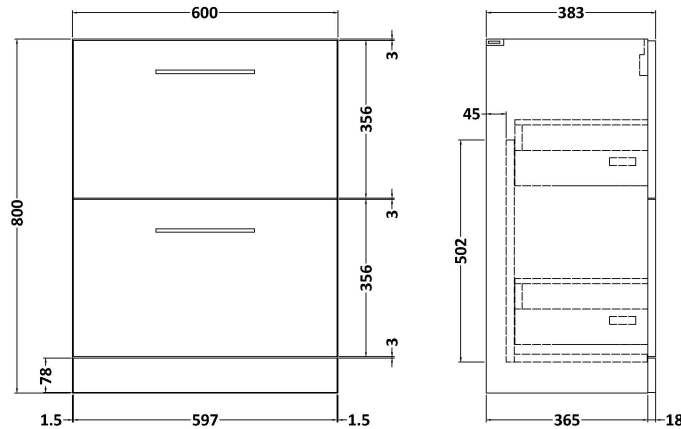

Sales Code: ARN1433C

Description: 1200 Fs 4-Drawer Vanity & Double Basin

Packaging Details

Barcode: 5056678414262

Sales Code: NVF1433

Description: 600 Fs 2-Drawer Unit (365 Deep)

Product Dimensions

Height (mm):	800
Width (mm):	600
Depth (mm):	383
Nett Weight (kg):	26

Packaging Dimensions

Height (mm):	835
Width (mm):	632
Depth (mm):	391
Gross Weight (kg):	26.5

Packaging Data

Box Colour:	Brown Cardboard Box - Printed
Box Qty:	0
Label Size:	0 x 0
Label Colour:	White Label
Label Qty:	2

Sales Code: PMB424

Description: Double Polymarble Basin 1205 X 390

Product Dimensions

Height (mm):	390
Width (mm):	1205
Depth (mm):	157
Nett Weight (kg):	18.12

Packaging Dimensions

Height (mm):	100
Width (mm):	1205
Depth (mm):	400
Gross Weight (kg):	18.12

Packaging Data

Box Colour:	Brown Cardboard Box - Printed
Box Qty:	1
Label Size:	100 x 50
Label Colour:	White Label
Label Qty:	2

Outer Box Dimensions (If Applicable)

Height (mm):	
Width (mm):	
Depth (mm):	
Gross Weight (kg):	
Barcode:	5056211815136