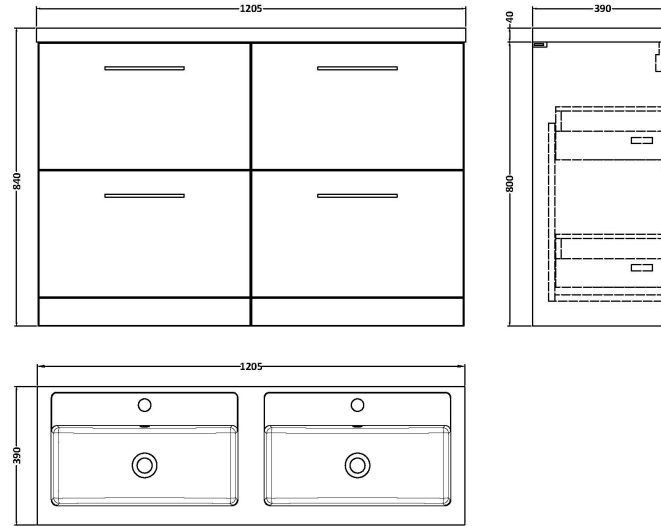

Sales Code: ARN1433C

Description: 1200 Fs 4-Drawer Vanity & Double Basin

Packaging Details

Barcode: 5056678414262

Sales Code: NVF1433

Description: 600 Fs 2-Drawer Unit (365 Deep)

Product Dimensions

Height (mm):	800
Width (mm):	600
Depth (mm):	383
Nett Weight (kg):	26

Packaging Dimensions

Height (mm):	835
Width (mm):	632
Depth (mm):	391
Gross Weight (kg):	26.5

Packaging Data

Box Colour:	Brown Cardboard Box - Printed
Box Qty:	0
Label Size:	0 x 0
Label Colour:	White Label
Label Qty:	2

Outer Box Dimensions (If Applicable)

Height (mm):	
Width (mm):	
Depth (mm):	
Gross Weight (kg):	
Barcode:	5056678402634

Product Details

Country of Origin:	China
Fitting Instruction:	No
CE & UKCA:	N/A
FSC Certified Materials:	Yes
Colour:	Satin Soft Black
Construction Method:	Cam & Wood Dowel
Construction Type:	Rigid
Cabinet Finish:	MFC Painted Matt
Fascia Finish:	Mdf Painted Matt
Cabinet Thickness (mm):	16
Fascia Thickness (mm):	18
Drawer Included:	Yes
Drawer Type:	80mm High Metal S/C Inc Galler
No of Shelves:	0
Hinge Type:	Not Applicable
Hinge Included:	Not Applicable
Adjustable Legs:	No, Not Required
Fixings Included:	Yes
Handle Style:	Contemporary
Waste Shroud:	Yes
Handle Included:	Yes, Supplied
Handle Type:	D-Shape

Sales Code: PMB424

Description: Double Polymarble Basin 1205 X 390

Product Dimensions

Height (mm):	390
Width (mm):	1205
Depth (mm):	157
Nett Weight (kg):	18.12

Packaging Dimensions

Height (mm):	100
Width (mm):	1205
Depth (mm):	400
Gross Weight (kg):	18.12