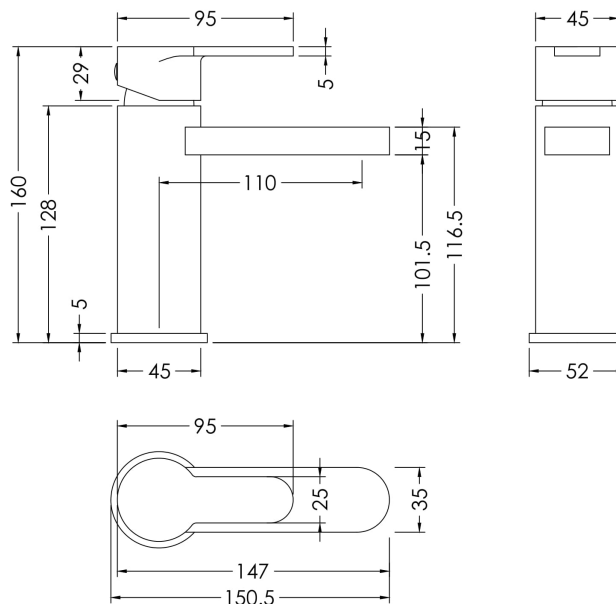

### Product Dimensions

Height (mm):	160
Width (mm):	52
Depth (mm):	147
Length (mm):	
Nett Weight (kg):	1.75

### Packaging Dimensions

Height (mm):	95
Width (mm):	240
Depth (mm):	285
Gross Weight (kg):	1.75

### Outer Box Dimensions (If Applicable)

Height (mm):	500
Width (mm):	500
Depth (mm):	300
Length (mm):	

Gross Weight (kg):	
Barcode:	5056211898474

Flow Rates: (Litres Per Min)	0.1 bar: 2.8	0.5 bar: 8	1 bar: 11.6	2 bar: 16.7	3 bar: 20.7
Pipe Size:	1/2"				
Pipe Centres:	N/A				