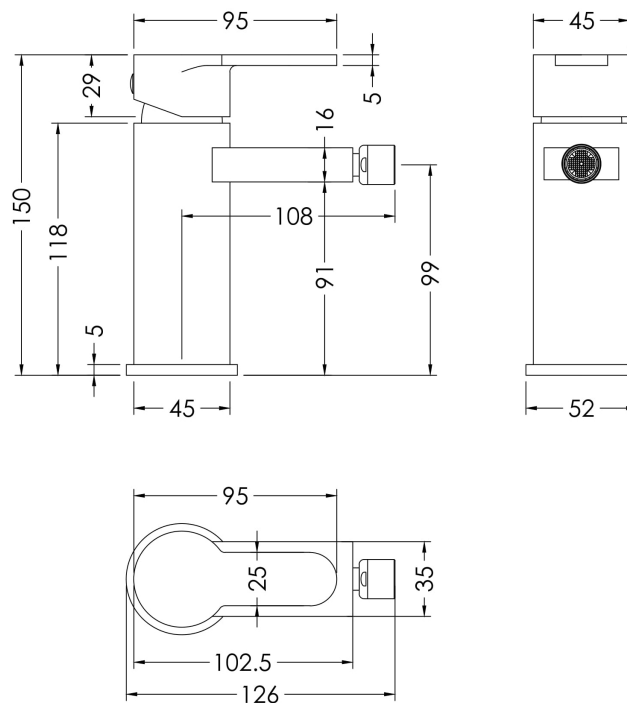

### Product Dimensions

Height (mm):	150
Width (mm):	52
Depth (mm):	130
Length (mm):	
Nett Weight (kg):	1.42

### Packaging Dimensions

Height (mm):	95
Width (mm):	260
Depth (mm):	285
Gross Weight (kg):	1.42

### Packaging Data

Box Colour:	White Cardboard Box
Box Qty:	1
Label Size:	100 x 50
Label Colour:	White Label
Label Qty:	1

### Outer Box Dimensions (If Applicable)

Height (mm):	500
Width (mm):	540
Depth (mm):	300
Length (mm):	
Gross Weight (kg):	
Barcode:	5056211898504