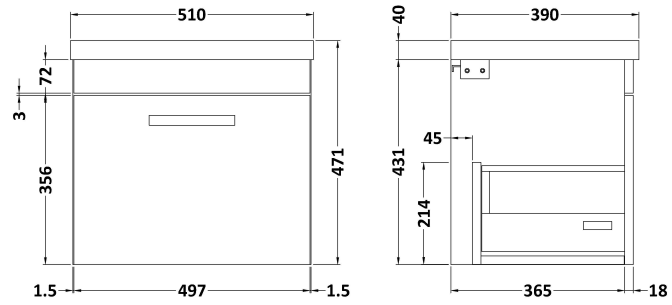

Sales Code: ATH013A

Description: 500 Wh Single Drawer Vanity & Basin 1

Packaging Details

Barcode: 5055275899328

Sales Code: MOE182

Description: 500 Wall Hung Single Drawer Basin Unit

Product Dimensions

Height (mm):	430
Width (mm):	500
Depth (mm):	383
Nett Weight (kg):	12

Packaging Dimensions

Height (mm):	405
Width (mm):	520
Depth (mm):	450
Gross Weight (kg):	12.5

Packaging Data

Box Colour:	Brown Cardboard Box - Printed
Box Qty:	0
Label Size:	0 x 0
Label Colour:	White Label
Label Qty:	2

Outer Box Dimensions (If Applicable)

Height (mm):	
Width (mm):	
Depth (mm):	
Gross Weight (kg):	
Barcode:	5055275880586

Product Details

Country of Origin:	China
Fitting Instruction:	No
CE & UKCA:	N/A
FSC Certified Materials:	Yes
Colour:	Gloss White
Construction Method:	Cam & Wood Dowel
Construction Type:	Rigid
Cabinet Finish:	MFC Painted Gloss
Fascia Finish:	Mdf Painted Gloss
Cabinet Thickness (mm):	16
Fascia Thickness (mm):	18
Drawer Included:	Yes
Drawer Type:	80mm High Metal Softclose
No of Shelves:	0
Hinge Type:	Not Applicable
Hinge Included:	Not Applicable
Adjustable Legs:	No, Not Required
Fixings Included:	Yes
Handle Style:	Contemporary
Waste Shroud:	Yes
Handle Included:	Yes, Supplied
Handle Type:	D-Shape

Sales Code: NVM012

Description: 500 Mid-Edged Basin 1 Th

Product Dimensions

Height (mm):	180
Width (mm):	510
Depth (mm):	390
Nett Weight (kg):	10.54

Packaging Dimensions

Height (mm):	210
Width (mm):	410
Depth (mm):	530
Gross Weight (kg):	10.54