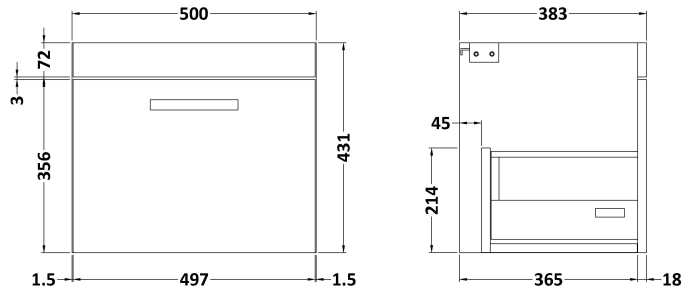

Sales Code: ATH013A

Description: 500 Wh Single Drawer Vanity & Basin 1

Packaging Details

Barcode: 5055275899328

Sales Code: MOE182

Description: 500 Wall Hung Single Drawer Basin Unit

Product Dimensions

Height (mm):	430
Width (mm):	500
Depth (mm):	383
Nett Weight (kg):	12

Packaging Dimensions

Height (mm):	405
Width (mm):	520
Depth (mm):	450
Gross Weight (kg):	12.5

Packaging Data

Box Colour:	Brown Cardboard Box - Printed
Box Qty:	0
Label Size:	0 x 0
Label Colour:	White Label
Label Qty:	2

Outer Box Dimensions (If Applicable)

Height (mm):	
Width (mm):	
Depth (mm):	
Gross Weight (kg):	
Barcode:	5055275880586

Product Details

Country of Origin:	China
Fitting Instruction:	No
CE & UKCA:	N/A
FSC Certified Materials:	Yes
Colour:	Gloss White
Construction Method:	Cam & Wood Dowel
Construction Type:	Rigid
Cabinet Finish:	MFC Painted Gloss
Fascia Finish:	Mdf Painted Gloss
Cabinet Thickness (mm):	16
Fascia Thickness (mm):	18
Drawer Included:	Yes
Drawer Type:	80mm High Metal Softclose
No of Shelves:	0
Hinge Type:	Not Applicable
Hinge Included:	Not Applicable
Adjustable Legs:	No, Not Required
Fixings Included:	Yes
Handle Style:	Contemporary
Waste Shroud:	Yes
Handle Included:	Yes, Supplied
Handle Type:	D-Shape

Sales Code: NVM012

Description: 500 Mid-Edged Basin 1 Th

Product Dimensions

Height (mm):	180
Width (mm):	510
Depth (mm):	390
Nett Weight (kg):	10.54

Packaging Dimensions

Height (mm):	210
Width (mm):	410
Depth (mm):	530
Gross Weight (kg):	10.54