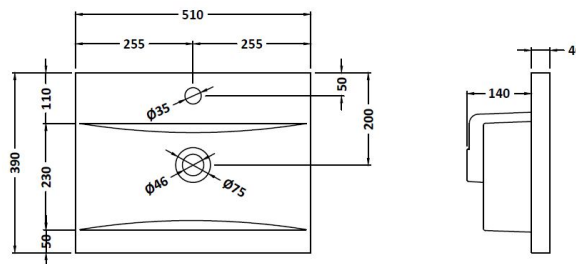

Packaging Dimensions

Height (mm):	405
Width (mm):	520
Depth (mm):	450
Gross Weight (kg):	12.5

Packaging Data

Box Colour:	Brown Cardboard Box - Printed
Box Qty:	0
Label Size:	0 x 0
Label Colour:	White Label
Label Qty:	2

Outer Box Dimensions (If Applicable)

Height (mm):	
Width (mm):	
Depth (mm):	
Gross Weight (kg):	
Barcode:	5055275880586

Product Details

Country of Origin:	China
Fitting Instruction:	No
CE & UKCA:	N/A
FSC Certified Materials:	Yes
Colour:	Gloss White
Construction Method:	Cam & Wood Dowel
Construction Type:	Rigid
Cabinet Finish:	MFC Painted Gloss
Fascia Finish:	Mdf Painted Gloss
Cabinet Thickness (mm):	16
Fascia Thickness (mm):	18
Drawer Included:	Yes
Drawer Type:	80mm High Metal Softclose
No of Shelves:	0
Hinge Type:	Not Applicable
Hinge Included:	Not Applicable
Adjustable Legs:	No, Not Required
Fixings Included:	Yes
Handle Style:	Contemporary
Waste Shroud:	Yes
Handle Included:	Yes, Supplied
Handle Type:	D-Shape

Sales Code: NVM012

Description: 500 Mid-Edged Basin 1 Th

Product Dimensions

Height (mm):	180
Width (mm):	510
Depth (mm):	390
Nett Weight (kg):	10.54

Packaging Dimensions

Height (mm):	210
Width (mm):	410
Depth (mm):	530
Gross Weight (kg):	10.54

Packaging Data

Box Colour:	Brown Cardboard Box - Printed
Box Qty:	1
Label Size:	100 x 50
Label Colour:	White Label
Label Qty:	2

Outer Box Dimensions (If Applicable)

Height (mm):	
Width (mm):	
Depth (mm):	
Gross Weight (kg):	
Barcode:	5055369043446