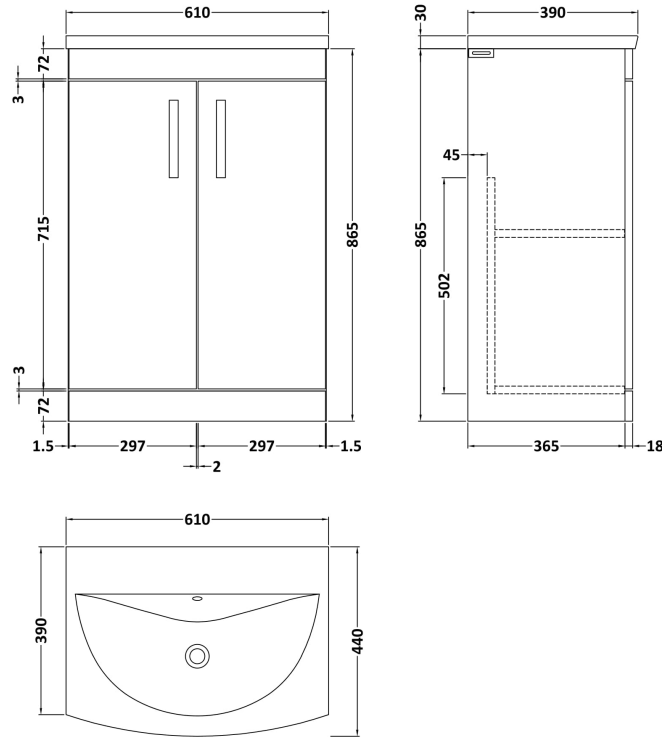

Sales Code: ATH027G

Description: 600 Fs 2-Door Vanity & Basin 4

Packaging Details

Barcode: 5056462621777