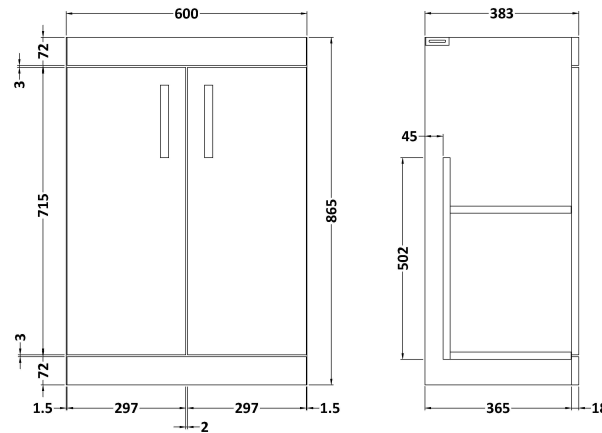

### Product Dimensions

Height (mm):	865
Width (mm):	600
Depth (mm):	383
Nett Weight (kg):	21

### Packaging Dimensions

Height (mm):	405
Width (mm):	620
Depth (mm):	885
Gross Weight (kg):	21.5

### Product Dimensions

Height (mm):	160
Width (mm):	610
Depth (mm):	440
Nett Weight (kg):	11

### Packaging Dimensions

Height (mm):	190
Width (mm):	630
Depth (mm):	415
Gross Weight (kg):	11.5