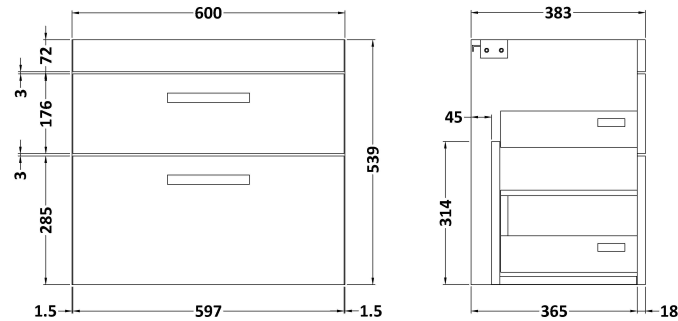

Sales Code: ATH046D

Description: 600 Wh 2-Drawer Vanity & Basin 3

Packaging Details

Barcode: 5056211864073

Sales Code: MOD593

Description: 600 Wall Hung 2-Drawer Basin Unit

Product Dimensions

Height (mm):	538
Width (mm):	600
Depth (mm):	383
Nett Weight (kg):	20.5

Packaging Dimensions

Height (mm):	560
Width (mm):	620
Depth (mm):	405
Gross Weight (kg):	21

Packaging Data

Box Colour:	Brown Cardboard Box
Box Qty:	1
Label Size:	100 x 50
Label Colour:	White Label
Label Qty:	2

Sales Code: NVM033

Description: 600 Thin Edged Basin 1Th

Product Dimensions

Height (mm):	170
Width (mm):	610
Depth (mm):	395
Nett Weight (kg):	11

Packaging Dimensions

Height (mm):	190
Width (mm):	630
Depth (mm):	415
Gross Weight (kg):	11.5

Packaging Data

Box Colour:	Brown Cardboard Box - Printed
Box Qty:	1
Label Size:	100 x 50
Label Colour:	White Label
Label Qty:	2

Outer Box Dimensions (If Applicable)

Height (mm):	
Width (mm):	
Depth (mm):	
Gross Weight (kg):	
Barcode:	5056211853428