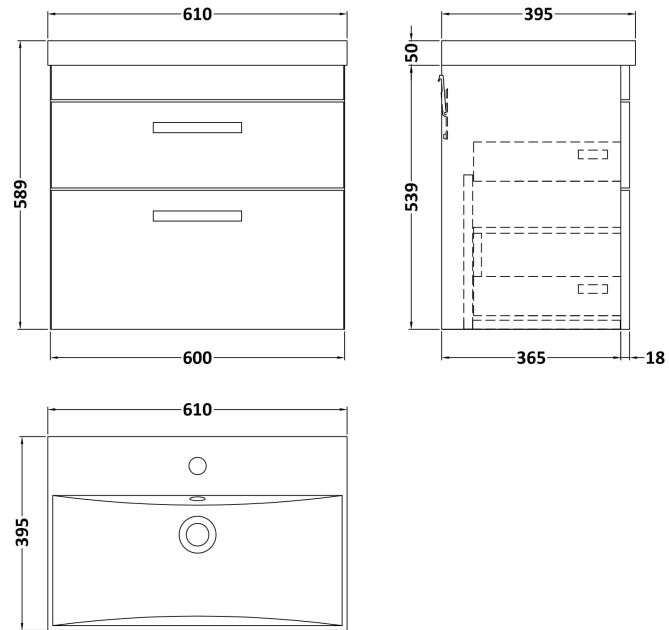

Sales Code: ATH046D

Description: 600 Wh 2-Drawer Vanity & Basin 3

Packaging Details

Barcode: 5056211864073

Sales Code: MOD593

Description: 600 Wall Hung 2-Drawer Basin Unit

Product Dimensions

Height (mm):	538
Width (mm):	600
Depth (mm):	383
Nett Weight (kg):	20.5

Packaging Dimensions

Height (mm):	560
Width (mm):	620
Depth (mm):	405
Gross Weight (kg):	21

Packaging Data

Box Colour:	Brown Cardboard Box
Box Qty:	1
Label Size:	100 x 50
Label Colour:	White Label
Label Qty:	2

Sales Code: NVM033

Description: 600 Thin Edged Basin 1Th

Product Dimensions

Height (mm):	170
Width (mm):	610
Depth (mm):	395
Nett Weight (kg):	11

Packaging Dimensions

Height (mm):	190
Width (mm):	630
Depth (mm):	415
Gross Weight (kg):	11.5

Packaging Data

Box Colour:	Brown Cardboard Box - Printed
Box Qty:	1
Label Size:	100 x 50
Label Colour:	White Label
Label Qty:	2

Outer Box Dimensions (If Applicable)

Height (mm):	
Width (mm):	
Depth (mm):	
Gross Weight (kg):	
Barcode:	5056211853428