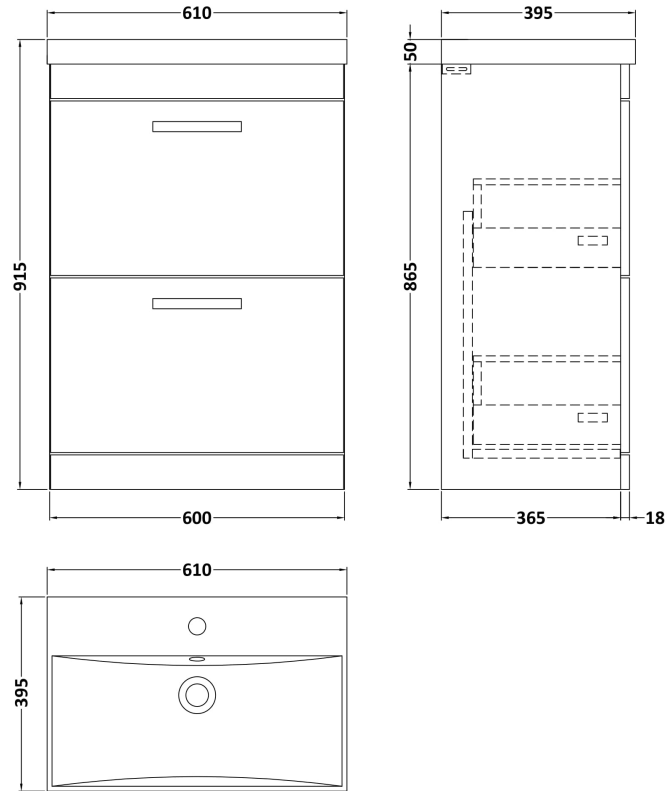

Sales Code: ATH076D

Description: 600 Fs 2-Drawer Vanity & Basin 3

Packaging Details

Barcode: 5056211864301