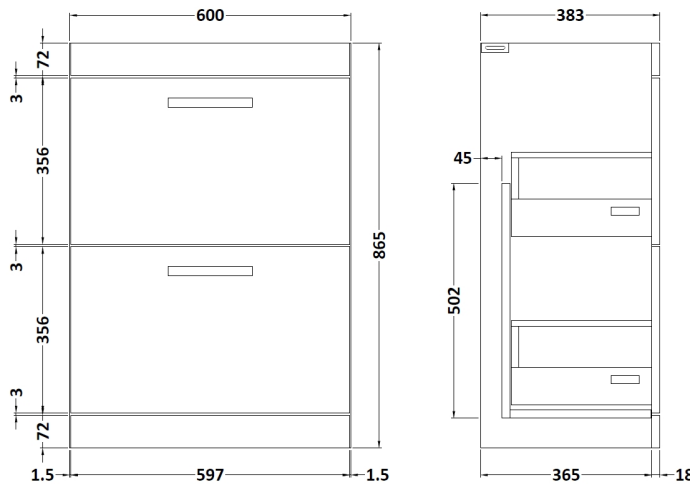

### Product Dimensions

Height (mm):	865
Width (mm):	600
Depth (mm):	383
Nett Weight (kg):	26

### Packaging Dimensions

Height (mm):	885
Width (mm):	620
Depth (mm):	405
Gross Weight (kg):	26.5

### Product Dimensions

Height (mm):	170
Width (mm):	610
Depth (mm):	395
Nett Weight (kg):	11

### Packaging Dimensions

Height (mm):	190
Width (mm):	630
Depth (mm):	415
Gross Weight (kg):	11.5