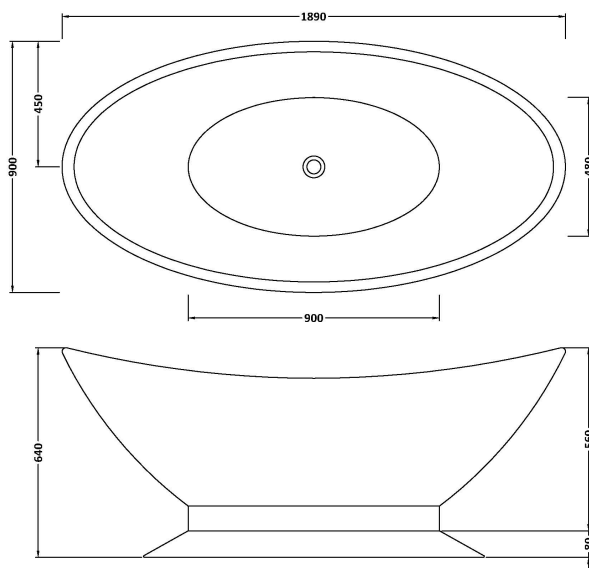

Sales Code: BAB005B

Description: Kurv Bath 1890 X 900 (No Waste)

Product Dimensions

Length (mm):	1890
Width (mm):	900
Depth (mm):	560
Nett Weight (kg):	81

Packaging Dimensions

Length (mm):	1890
Width (mm):	900
Depth (mm):	560
Gross Weight (kg):	96

Packaging Data

Box Colour:	
Box Qty:	0
Label Size:	0 x 0
Label Colour:	
Label Qty:	0

Outer Box Dimensions (If Applicable)

Length (mm):	
Width (mm):	
Height (mm):	
Gross Weight (kg):	
Barcode:	5056462607054

Product Details

Country of Origin:	South Africa
Fitting Instruction:	No
Certification:	FSC: No CE & UKCA:
Material Colour Reference:	Powder Blue
Product Material:	Cian Solid Surface
Material Thickness:	
Volume (Ltr):	180
Displaced Capacity:	110
Leg Set Included:	Legset Not Included
Waste Included:	Waste Not Included
Drilled/Undrilled:	Undrilled For Taps
Includes Grips:	No Grips Supplied
Embossed:	No
No of Tapholes:	None
Anti-Slip:	No