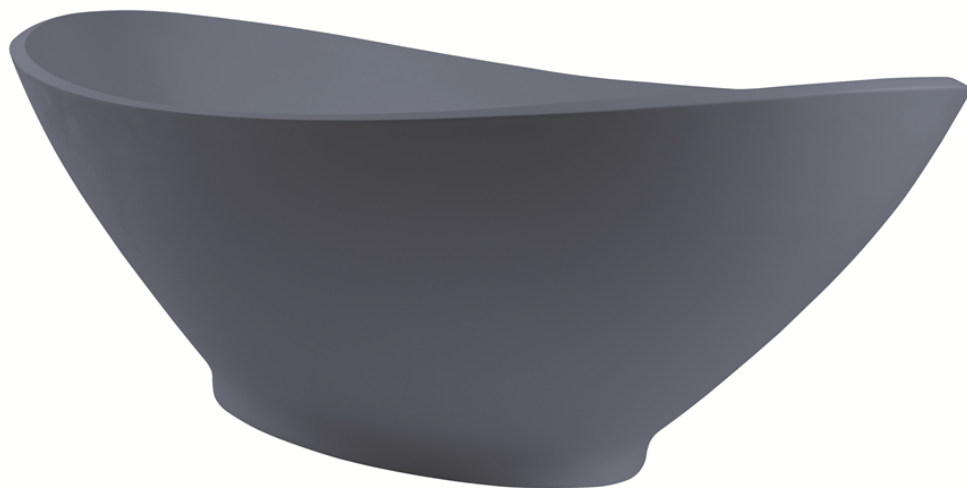

Sales Code: BAB005B

Description: Kurv Bath 1890 X 900 (No Waste)

Product Dimensions

Length (mm):	1890
Width (mm):	900
Depth (mm):	560
Nett Weight (kg):	81

Packaging Dimensions

Length (mm):	1890
Width (mm):	900
Depth (mm):	560
Gross Weight (kg):	96

Product Details

Country of Origin:	South Africa
Fitting Instruction:	No
Certification:	FSC: No CE & UKCA:
Material Colour Reference:	Powder Blue
Product Material:	Cian Solid Surface
Material Thickness:	
Volume (Ltr):	180
Displaced Capacity:	110
Leg Set Included:	Legset Not Included
Waste Included:	Waste Not Included
Drilled/Undrilled:	Undrilled For Taps
Includes Grips:	No Grips Supplied
Embossed:	No
No of Tapholes:	None
Anti-Slip:	No