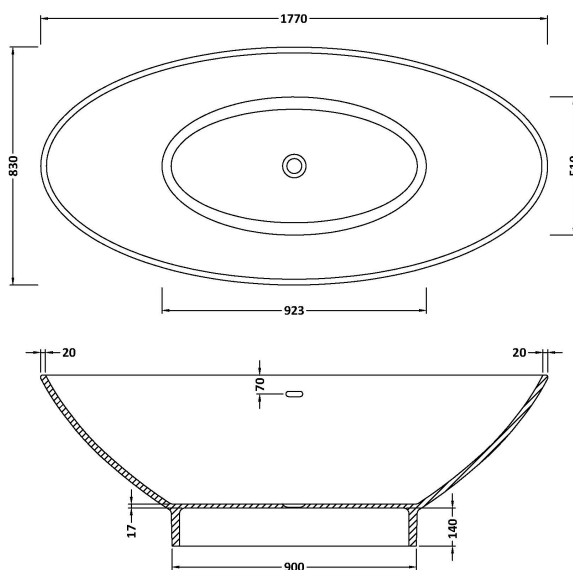

**Sales Code:** BAB010M

**Description:** Tasse Bath 1770 X 880 (No Waste)

**Product Dimensions**

Length (mm):	1770
Width (mm):	880
Depth (mm):	555
Nett Weight (kg):	86

**Packaging Dimensions**

Length (mm):	1770
Width (mm):	880
Depth (mm):	685
Gross Weight (kg):	101

**Packaging Data**

Box Colour:	
Box Qty:	0
Label Size:	0 x 0
Label Colour:	
Label Qty:	0

**Outer Box Dimensions (If Applicable)**

Length (mm):	
Width (mm):	
Height (mm):	
Gross Weight (kg):	
Barcode:	5056462607207

**Product Details**

Country of Origin:	South Africa
Fitting Instruction:	No
Certification:	FSC: No CE & UKCA:
Material Colour Reference:	Mushroom
Product Material:	Cian Solid Surface
Material Thickness:	20mm
Volume (Ltr):	180
Displaced Capacity:	110
Leg Set Included:	Legset Not Included
Waste Included:	Waste Not Included
Drilled/Undrilled:	Undrilled For Taps
Includes Grips:	No Grips Supplied
Embossed:	No
No of Tapholes:	None
Anti-Slip:	No