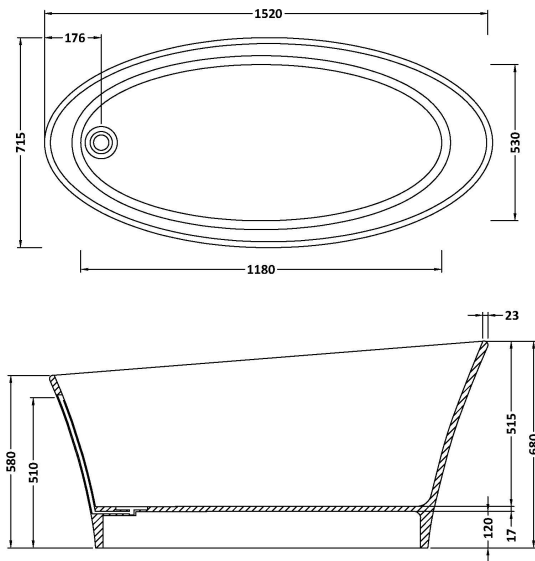

Sales Code: BAB020F

Description: Delicata Bath 1520 X 715 (No Waste)

Product Dimensions

Length (mm):	1520
Width (mm):	715
Depth (mm):	680
Nett Weight (kg):	86

Packaging Dimensions

Length (mm):	1520
Width (mm):	715
Depth (mm):	680
Gross Weight (kg):	101

Packaging Data

Box Colour:	
Box Qty:	0
Label Size:	0 x 0
Label Colour:	
Label Qty:	0

Outer Box Dimensions (If Applicable)

Length (mm):	
Width (mm):	
Height (mm):	
Gross Weight (kg):	
Barcode:	5056462607375

Product Details

Country of Origin:	South Africa
Fitting Instruction:	No
Certification:	FSC: No CE & UKCA:
Material Colour Reference:	Light Fawn
Product Material:	Cian Solid Surface
Material Thickness:	23mm
Volume (Ltr):	190
Displaced Capacity:	120
Leg Set Included:	Legset Not Included
Waste Included:	Waste Not Included
Drilled/Undrilled:	Undrilled For Taps
Includes Grips:	No Grips Supplied
Embossed:	No
No of Tapholes:	None
Anti-Slip:	No