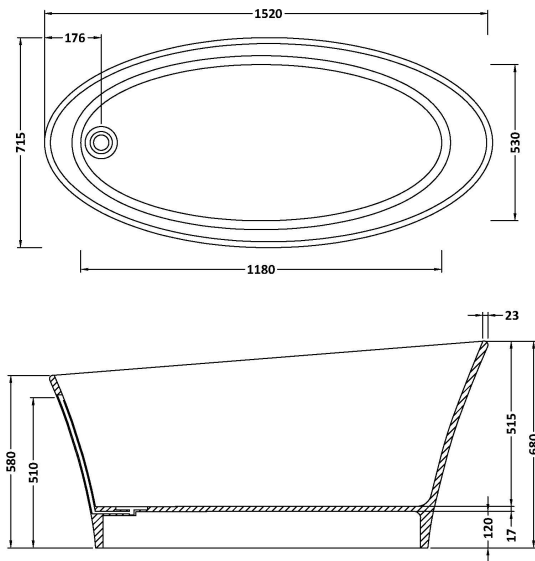

Sales Code: BAB020IG

Description: Delicata Bath 1520 X 715 (No Waste)

Product Dimensions

Length (mm):	1520
Width (mm):	715
Depth (mm):	680
Nett Weight (kg):	86

Packaging Dimensions

Length (mm):	1520
Width (mm):	715
Depth (mm):	680
Gross Weight (kg):	101

Packaging Data

Box Colour:	
Box Qty:	0
Label Size:	0 x 0
Label Colour:	
Label Qty:	0

Outer Box Dimensions (If Applicable)

Length (mm):	
Width (mm):	
Height (mm):	
Gross Weight (kg):	
Barcode:	5056462607412

Product Details

Country of Origin:	South Africa
Fitting Instruction:	No
Certification:	FSC: No CE & UKCA:
Material Colour Reference:	Industrial Grey
Product Material:	Cian Solid Surface
Material Thickness:	23mm
Volume (Ltr):	190
Displaced Capacity:	120
Leg Set Included:	Legset Not Included
Waste Included:	Waste Not Included
Drilled/Undrilled:	Undrilled For Taps
Includes Grips:	No Grips Supplied
Embossed:	No
No of Tapholes:	None
Anti-Slip:	No