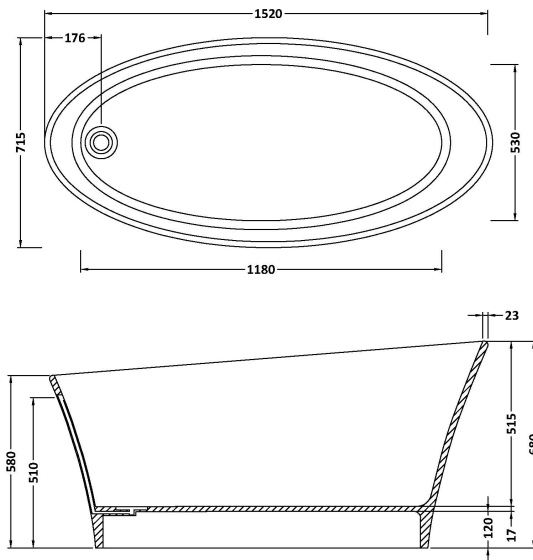

**Sales Code:** BAB020MW

**Description:** Delicata Bath 1520 X 715 (No Waste)

**Product Dimensions**

Length (mm):	1520
Width (mm):	715
Depth (mm):	680
Nett Weight (kg):	86

**Packaging Dimensions**

Length (mm):	1520
Width (mm):	715
Depth (mm):	680
Gross Weight (kg):	101

**Packaging Data**

Box Colour:	
Box Qty:	0
Label Size:	0 x 0
Label Colour:	
Label Qty:	0

**Outer Box Dimensions (If Applicable)**

Length (mm):	
Width (mm):	
Height (mm):	
Gross Weight (kg):	
Barcode:	5056462639239

**Product Details**

Country of Origin:	South Africa
Fitting Instruction:	No
Certification:	FSC: No CE & UKCA:
Material Colour Reference:	Matt White
Product Material:	Cian Solid Surface
Material Thickness:	23mm
Volume (Ltr):	190
Displaced Capacity:	120
Leg Set Included:	Legset Not Included
Waste Included:	Waste Not Included
Drilled/Undrilled:	Undrilled For Taps
Includes Grips:	No Grips Supplied
Embossed:	No
No of Tapholes:	None
Anti-Slip:	No