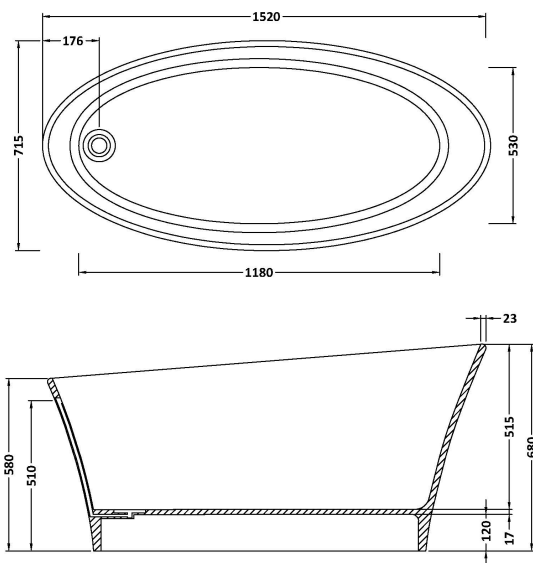

Sales Code: BAB020PG

Description: Delicata Bath 1520 X 715 (No Waste)

Product Dimensions

Length (mm):	1520
Width (mm):	715
Depth (mm):	680
Nett Weight (kg):	86

Packaging Dimensions

Length (mm):	1520
Width (mm):	715
Depth (mm):	680
Gross Weight (kg):	101

Packaging Data

Box Colour:	
Box Qty:	0
Label Size:	0 x 0
Label Colour:	
Label Qty:	0

Outer Box Dimensions (If Applicable)

Length (mm):	
Width (mm):	
Height (mm):	
Gross Weight (kg):	
Barcode:	5056462607436

Product Details

Country of Origin:	South Africa
Fitting Instruction:	No
Certification:	FSC: No CE & UKCA:
Material Colour Reference:	Powder Grey
Product Material:	Cian Solid Surface
Material Thickness:	23mm
Volume (Ltr):	190
Displaced Capacity:	120
Leg Set Included:	Legset Not Included
Waste Included:	Waste Not Included
Drilled/Undrilled:	Undrilled For Taps
Includes Grips:	No Grips Supplied
Embossed:	No
No of Tapholes:	None
Anti-Slip:	No