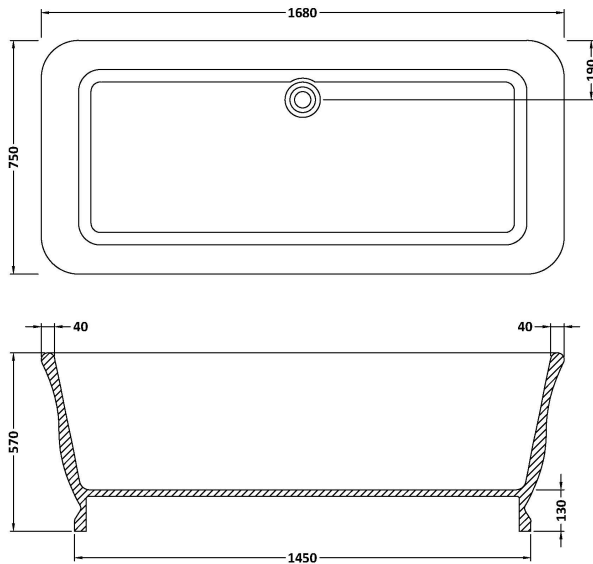

Sales Code: BAB025B

Description: Magnus Bath 1680 X 750 (No Waste)

Product Dimensions

Length (mm):	1680
Width (mm):	750
Depth (mm):	570
Nett Weight (kg):	120

Packaging Dimensions

Length (mm):	1680
Width (mm):	750
Depth (mm):	570
Gross Weight (kg):	135

Packaging Data

Box Colour:	
Box Qty:	0
Label Size:	0 x 0
Label Colour:	
Label Qty:	0

Outer Box Dimensions (If Applicable)

Length (mm):	
Width (mm):	
Height (mm):	
Gross Weight (kg):	
Barcode:	5056462606743

Product Details

Country of Origin:	South Africa
Fitting Instruction:	No
Certification:	FSC: No CE & UKCA:
Material Colour Reference:	Powder Blue
Product Material:	Cian Solid Surface
Material Thickness:	40mm
Volume (Ltr):	180
Displaced Capacity:	110
Leg Set Included:	Legset Not Included
Waste Included:	Waste Not Included
Drilled/Undrilled:	Undrilled For Taps
Includes Grips:	No Grips Supplied
Embossed:	No
No of Tapholes:	None
Anti-Slip:	No