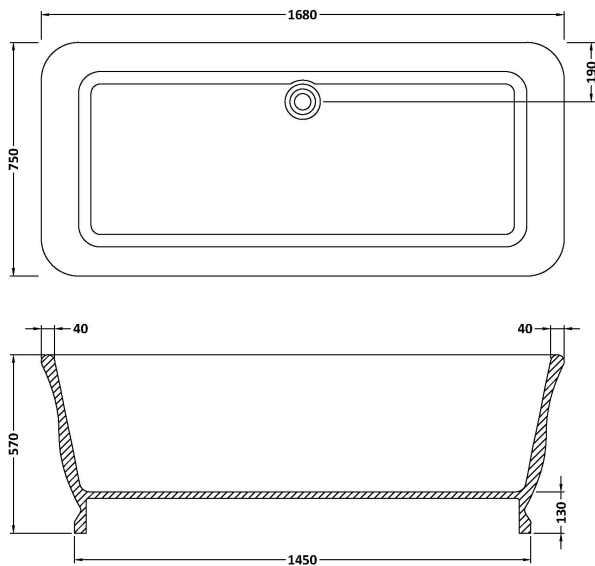

Sales Code: BAB025GM

Description: Magnus Bath 1680 X 750 (No Waste)

Product Dimensions

Length (mm):	1680
Width (mm):	750
Depth (mm):	570
Nett Weight (kg):	120

Packaging Dimensions

Length (mm):	1680
Width (mm):	750
Depth (mm):	570
Gross Weight (kg):	135

Packaging Data

Box Colour:	
Box Qty:	0
Label Size:	0 x 0
Label Colour:	
Label Qty:	0

Outer Box Dimensions (If Applicable)

Length (mm):	
Width (mm):	
Height (mm):	
Gross Weight (kg):	
Barcode:	5056462606682

Product Details

Country of Origin:	South Africa
Fitting Instruction:	No
Certification:	FSC: No CE & UKCA:
Material Colour Reference:	Gunmetal
Product Material:	Cian Solid Surface
Material Thickness:	40mm
Volume (Ltr):	180
Displaced Capacity:	110
Leg Set Included:	Legset Not Included
Waste Included:	Waste Not Included
Drilled/Undrilled:	Undrilled For Taps
Includes Grips:	No Grips Supplied
Embossed:	No
No of Tapholes:	None
Anti-Slip:	No