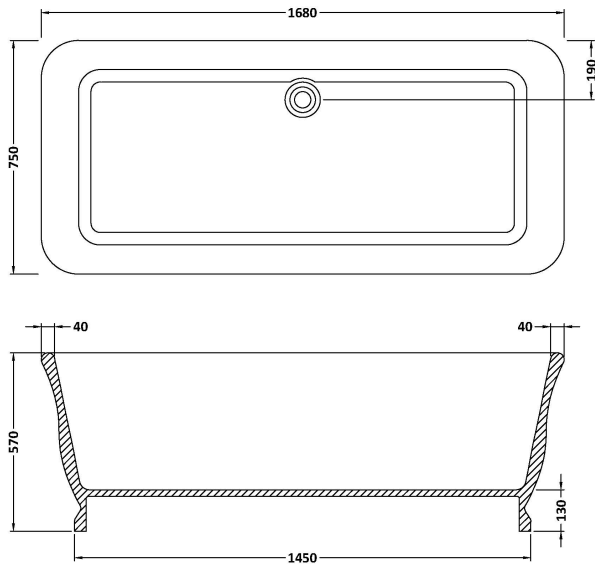

Sales Code: BAB025M

Description: Magnus Bath 1680 X 750 (No Waste)

Product Dimensions

Length (mm):	1680
Width (mm):	750
Depth (mm):	570
Nett Weight (kg):	120

Packaging Dimensions

Length (mm):	1680
Width (mm):	750
Depth (mm):	570
Gross Weight (kg):	135

Packaging Data

Box Colour:	
Box Qty:	0
Label Size:	0 x 0
Label Colour:	
Label Qty:	0

Outer Box Dimensions (If Applicable)

Length (mm):	
Width (mm):	
Height (mm):	
Gross Weight (kg):	
Barcode:	5056462606705

Product Details

Country of Origin:	South Africa
Fitting Instruction:	No
Certification:	FSC: No CE & UKCA:
Material Colour Reference:	Mushroom
Product Material:	Cian Solid Surface
Material Thickness:	40mm
Volume (Ltr):	180
Displaced Capacity:	110
Leg Set Included:	Legset Not Included
Waste Included:	Waste Not Included
Drilled/Undrilled:	Undrilled For Taps
Includes Grips:	No Grips Supplied
Embossed:	No
No of Tapholes:	None
Anti-Slip:	No