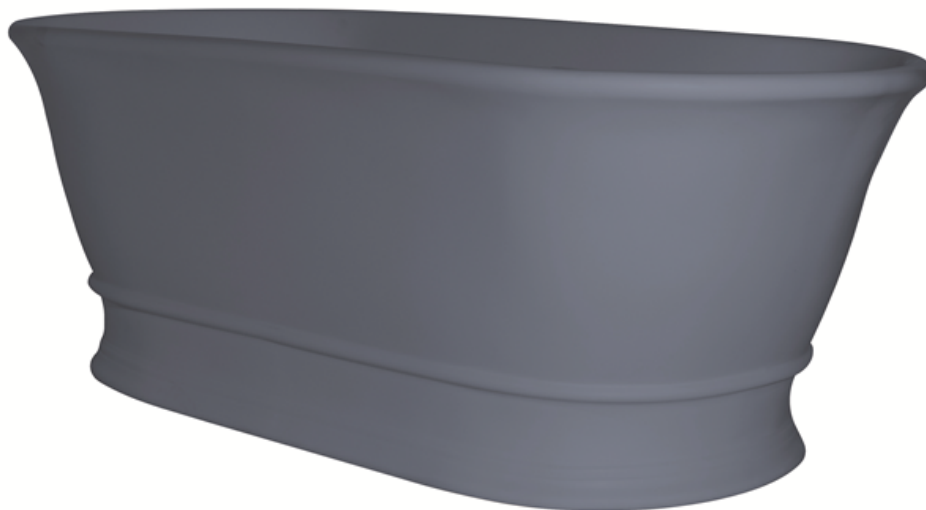

Sales Code: BAB030B

Description: Aurelius Bath 1740 X 760 (No Waste)

Product Dimensions

Length (mm):	1740
Width (mm):	760
Depth (mm):	560
Nett Weight (kg):	120

Packaging Dimensions

Length (mm):	1740
Width (mm):	760
Depth (mm):	560
Gross Weight (kg):	135

Packaging Data

Box Colour:	
Box Qty:	0
Label Size:	0 x 0
Label Colour:	
Label Qty:	0

Outer Box Dimensions (If Applicable)

Length (mm):	
Width (mm):	
Height (mm):	
Gross Weight (kg):	
Barcode:	5056462606385

Product Details

Country of Origin:	South Africa
Fitting Instruction:	No
Certification:	FSC: No CE & UKCA:
Material Colour Reference:	Powder Blue
Product Material:	Cian Solid Surface
Material Thickness:	
Volume (Ltr):	190
Displaced Capacity:	120
Leg Set Included:	Legset Not Included
Waste Included:	Waste Not Included
Drilled/Undrilled:	Undrilled For Taps
Includes Grips:	No Grips Supplied
Embossed:	No
No of Tapholes:	None
Anti-Slip:	No