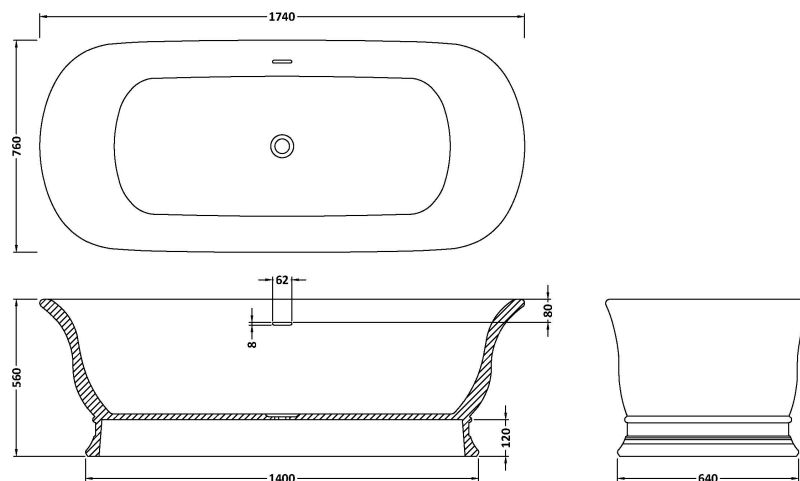

Sales Code: BAB030B

Description: Aurelius Bath 1740 X 760 (No Waste)

Product Dimensions

Length (mm):	1740
Width (mm):	760
Depth (mm):	560
Nett Weight (kg):	120

Packaging Dimensions

Length (mm):	1740
Width (mm):	760
Depth (mm):	560
Gross Weight (kg):	135

Packaging Data

Box Colour:	
Box Qty:	0
Label Size:	0 x 0
Label Colour:	
Label Qty:	0

Outer Box Dimensions (If Applicable)

Length (mm):	
Width (mm):	
Height (mm):	
Gross Weight (kg):	
Barcode:	5056462606385

Product Details

Country of Origin:	South Africa
Fitting Instruction:	No
Certification:	FSC: No CE & UKCA:
Material Colour Reference:	Powder Blue
Product Material:	Cian Solid Surface
Material Thickness:	
Volume (Ltr):	190
Displaced Capacity:	120
Leg Set Included:	Legset Not Included
Waste Included:	Waste Not Included
Drilled/Undrilled:	Undrilled For Taps
Includes Grips:	No Grips Supplied
Embossed:	No
No of Tapholes:	None
Anti-Slip:	No