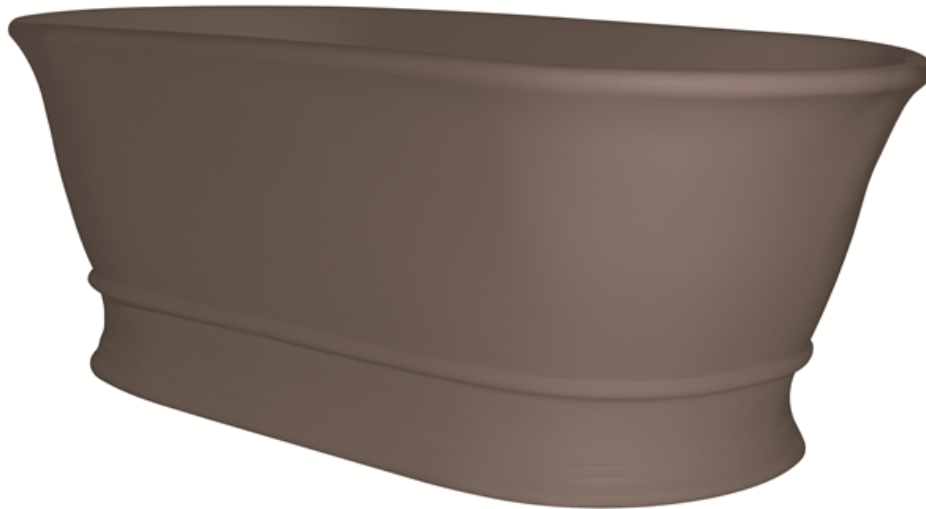

**Sales Code:** BAB030F

**Description:** Aurelius Bath 1740 X 760 (No Waste)

**Product Dimensions**

Length (mm):	1740
Width (mm):	760
Depth (mm):	560
Nett Weight (kg):	120

**Packaging Dimensions**

Length (mm):	1740
Width (mm):	760
Depth (mm):	560
Gross Weight (kg):	135

**Packaging Data**

Box Colour:	
Box Qty:	0
Label Size:	0 x 0
Label Colour:	
Label Qty:	0

**Outer Box Dimensions (If Applicable)**

Length (mm):	
Width (mm):	
Height (mm):	
Gross Weight (kg):	
Barcode:	5056462606330

**Product Details**

Country of Origin:	South Africa
Fitting Instruction:	No
Certification:	FSC: No CE & UKCA:
Material Colour Reference:	Light Fawn
Product Material:	Cian Solid Surface
Material Thickness:	
Volume (Ltr):	190
Displaced Capacity:	120
Leg Set Included:	Legset Not Included
Waste Included:	Waste Not Included
Drilled/Undrilled:	Undrilled For Taps
Includes Grips:	No Grips Supplied
Embossed:	No
No of Tapholes:	None
Anti-Slip:	No