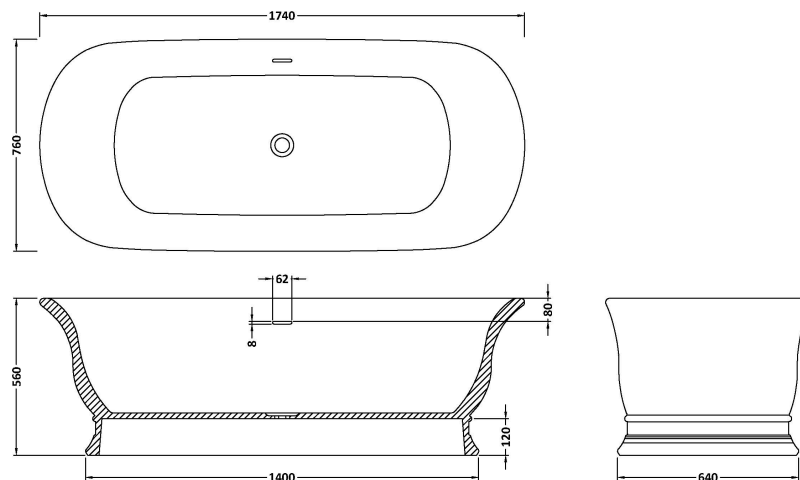

**Sales Code:** BAB030F

**Description:** Aurelius Bath 1740 X 760 (No Waste)

**Product Dimensions**

Length (mm):	1740
Width (mm):	760
Depth (mm):	560
Nett Weight (kg):	120

**Packaging Dimensions**

Length (mm):	1740
Width (mm):	760
Depth (mm):	560
Gross Weight (kg):	135

**Packaging Data**

Box Colour:	
Box Qty:	0
Label Size:	0 x 0
Label Colour:	
Label Qty:	0

**Outer Box Dimensions (If Applicable)**

Length (mm):	
Width (mm):	
Height (mm):	
Gross Weight (kg):	
Barcode:	5056462606330

**Product Details**

Country of Origin:	South Africa
Fitting Instruction:	No
Certification:	FSC: No CE & UKCA:
Material Colour Reference:	Light Fawn
Product Material:	Cian Solid Surface
Material Thickness:	
Volume (Ltr):	190
Displaced Capacity:	120
Leg Set Included:	Legset Not Included
Waste Included:	Waste Not Included
Drilled/Undrilled:	Undrilled For Taps
Includes Grips:	No Grips Supplied
Embossed:	No
No of Tapholes:	None
Anti-Slip:	No