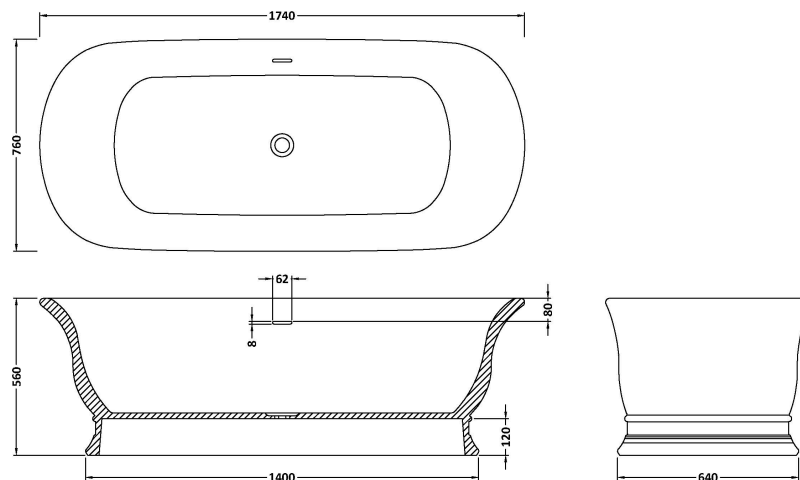

Sales Code: BAB030R

Description: Aurelius Bath 1740 X 760 (No Waste)

Product Dimensions

Length (mm):	1740
Width (mm):	760
Depth (mm):	560
Nett Weight (kg):	120

Packaging Dimensions

Length (mm):	1740
Width (mm):	760
Depth (mm):	560
Gross Weight (kg):	135

Packaging Data

Box Colour:	
Box Qty:	0
Label Size:	0 x 0
Label Colour:	
Label Qty:	0

Outer Box Dimensions (If Applicable)

Length (mm):	
Width (mm):	
Height (mm):	
Gross Weight (kg):	
Barcode:	5056462606354

Product Details

Country of Origin:	South Africa
Fitting Instruction:	No
Certification:	FSC: No CE & UKCA:
Material Colour Reference:	Satin Rose
Product Material:	Cian Solid Surface
Material Thickness:	
Volume (Ltr):	190
Displaced Capacity:	120
Leg Set Included:	Legset Not Included
Waste Included:	Waste Not Included
Drilled/Undrilled:	Undrilled For Taps
Includes Grips:	No Grips Supplied
Embossed:	No
No of Tapholes:	None
Anti-Slip:	No