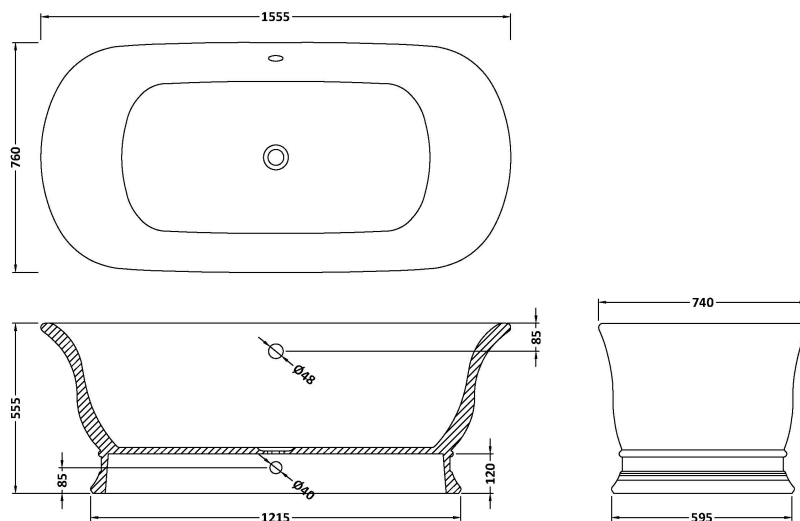

### Product Dimensions

Length (mm):	1555
Width (mm):	740
Depth (mm):	555
Nett Weight (kg):	104

### Packaging Dimensions

Length (mm):	1555
Width (mm):	740
Depth (mm):	555
Gross Weight (kg):	119

### Outer Box Dimensions (If Applicable)

Length (mm):	
Width (mm):	
Height (mm):	
Gross Weight (kg):	
Barcode:	5056462683362

### Product Details

Country of Origin:	South Africa
Fitting Instruction:	No
Certification:	FSC: No CE & UKCA:
Material Colour Reference:	Marble
Product Material:	Cian Solid Surface
Material Thickness:	
Volume (Ltr):	140
Displaced Capacity:	70
Leg Set Included:	Legset Not Included
Waste Included:	Waste Not Included
Drilled/Undrilled:	Undrilled For Taps
Includes Grips:	No Grips Supplied
Embossed:	No
No of Tapholes:	None
Anti-Slip:	No