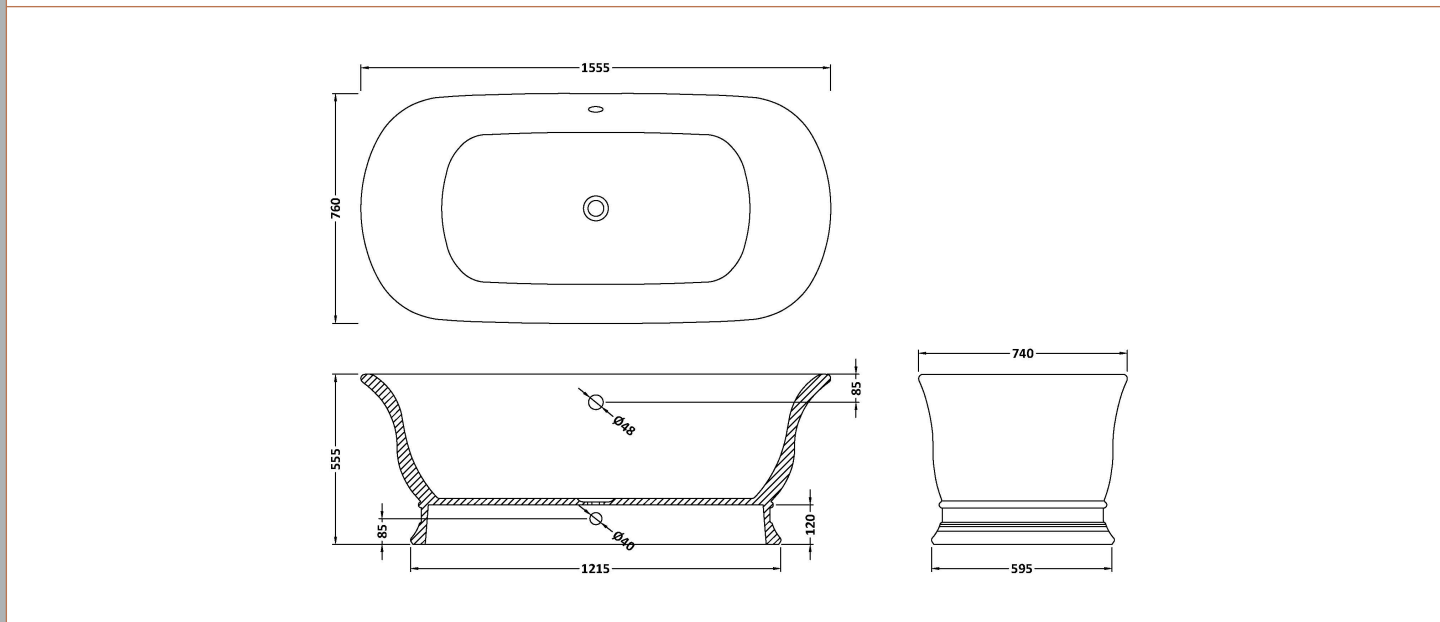

Sales Code: BAB032PG

Description: Bampton Bath 1555 X 740 (No Waste)

Product Dimensions

Length (mm):	1555
Width (mm):	740
Depth (mm):	555
Nett Weight (kg):	104

Packaging Dimensions

Length (mm):	1555
Width (mm):	740
Depth (mm):	555
Gross Weight (kg):	119

Packaging Data

Box Colour:	
Box Qty:	0
Label Size:	0 x 0
Label Colour:	
Label Qty:	0

Outer Box Dimensions (If Applicable)

Length (mm):	
Width (mm):	
Height (mm):	
Gross Weight (kg):	
Barcode:	5056462606484

Product Details

Country of Origin:	South Africa
Fitting Instruction:	No
Certification:	FSC: No CE & UKCA:
Material Colour Reference:	Powder Grey
Product Material:	Cian Solid Surface
Material Thickness:	
Volume (Ltr):	140
Displaced Capacity:	70
Leg Set Included:	Legset Not Included
Waste Included:	Waste Not Included
Drilled/Undrilled:	Undrilled For Taps
Includes Grips:	No Grips Supplied
Embossed:	No
No of Tapholes:	None
Anti-Slip:	No