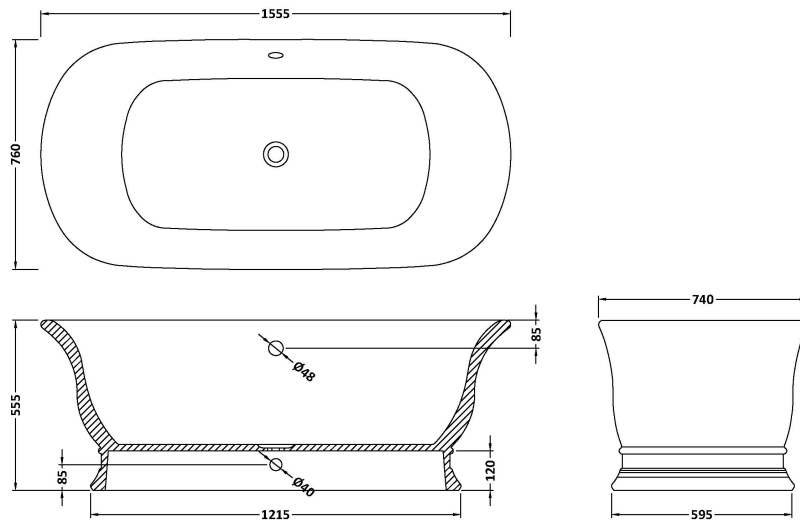

### Product Dimensions

Length (mm):	1555
Width (mm):	740
Depth (mm):	555
Nett Weight (kg):	104

### Packaging Dimensions

Length (mm):	1555
Width (mm):	740
Depth (mm):	555
Gross Weight (kg):	119

### Outer Box Dimensions (If Applicable)

Length (mm):	
Width (mm):	
Height (mm):	
Gross Weight (kg):	
Barcode:	5056462606446

### Product Details

Country of Origin:	South Africa
Fitting Instruction:	No
Certification:	FSC: No CE & UKCA:
Material Colour Reference:	Satin Rose
Product Material:	Cian Solid Surface
Material Thickness:	
Volume (Ltr):	140
Displaced Capacity:	70
Leg Set Included:	Legset Not Included
Waste Included:	Waste Not Included
Drilled/Undrilled:	Undrilled For Taps
Includes Grips:	No Grips Supplied
Embossed:	No
No of Tapholes:	None
Anti-Slip:	No