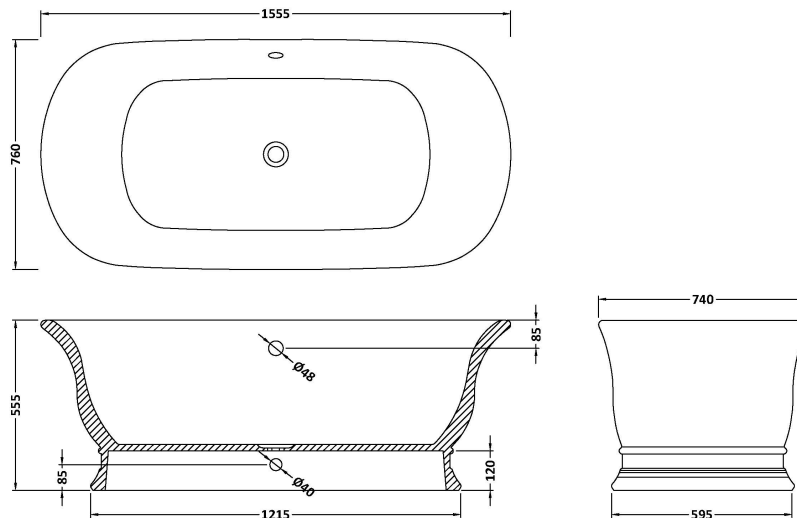

Sales Code: BAB032

Description: Bampton Bath 1555 X 740 (No Waste)

Product Dimensions

Length (mm):	1555
Width (mm):	740
Depth (mm):	555
Nett Weight (kg):	104

Packaging Dimensions

Length (mm):	1555
Width (mm):	740
Depth (mm):	555
Gross Weight (kg):	119

Packaging Data

Box Colour:	
Box Qty:	0
Label Size:	0 x 0
Label Colour:	
Label Qty:	0

Outer Box Dimensions (If Applicable)

Length (mm):	
Width (mm):	
Height (mm):	
Gross Weight (kg):	
Barcode:	5056462606408

Product Details

Country of Origin:	South Africa
Fitting Instruction:	No
Certification:	FSC: No CE & UKCA:
Material Colour Reference:	Polished White
Product Material:	Cian Solid Surface
Material Thickness:	
Volume (Ltr):	140
Displaced Capacity:	70
Leg Set Included:	Legset Not Included
Waste Included:	Waste Not Included
Drilled/Undrilled:	Undrilled For Taps
Includes Grips:	No Grips Supplied
Embossed:	No
No of Tapholes:	None
Anti-Slip:	No