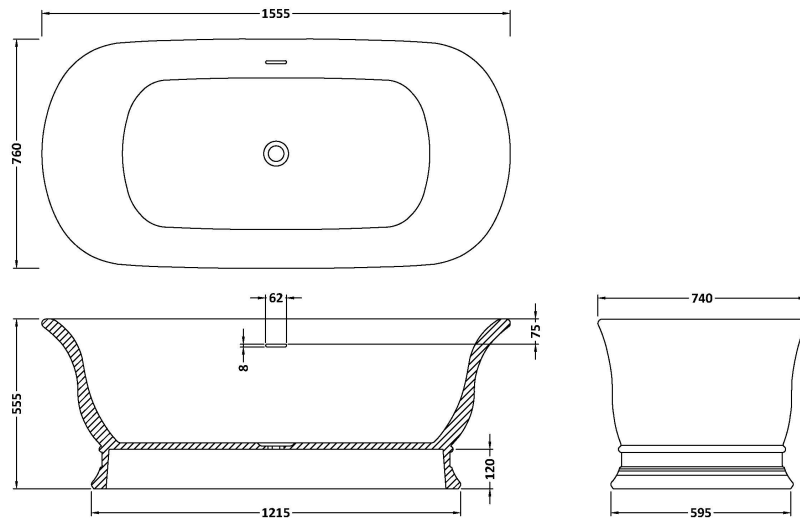

Sales Code: BAB033

Description: Bampton Bath 1555 X 740 (No Waste)

Product Dimensions

| | |
|-------------------|------|
| Length (mm): | 1555 |
| Width (mm): | 740 |
| Depth (mm): | 555 |
| Nett Weight (kg): | 104 |

Packaging Dimensions

| | |
|--------------------|------|
| Length (mm): | 1555 |
| Width (mm): | 740 |
| Depth (mm): | 555 |
| Gross Weight (kg): | 119 |

Packaging Data

| | |
|---------------|-------|
| Box Colour: | |
| Box Qty: | 0 |
| Label Size: | 0 x 0 |
| Label Colour: | |
| Label Qty: | 0 |

Outer Box Dimensions (If Applicable)

| | |
|--------------------|---------------|
| Length (mm): | |
| Width (mm): | |
| Height (mm): | |
| Gross Weight (kg): | |
| Barcode: | 5056462639253 |

Product Details

| | |
|----------------------------|---------------------|
| Country of Origin: | South Africa |
| Fitting Instruction: | No |
| Certification: | FSC: No CE & UKCA: |
| Material Colour Reference: | Matt White |
| Product Material: | Cian Solid Surface |
| Material Thickness: | |
| Volume (Ltr): | 140 |
| Displaced Capacity: | 70 |
| Leg Set Included: | Legset Not Included |
| Waste Included: | Waste Not Included |
| Drilled/Undrilled: | Undrilled For Taps |
| Includes Grips: | No Grips Supplied |
| Embossed: | No |
| No of Tapholes: | None |
| Anti-Slip: | No |