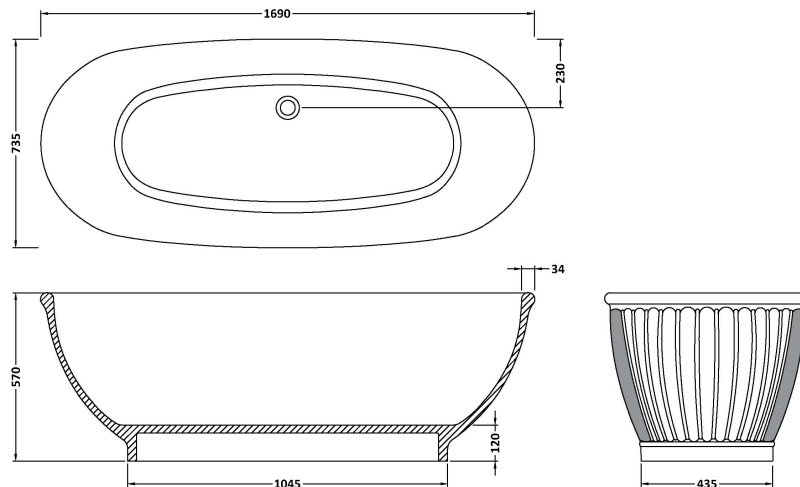

Sales Code: BAB035B

Description: Casini Bath 1680 X 750 (No Waste)

Product Dimensions

Length (mm):	1680
Width (mm):	750
Depth (mm):	570
Nett Weight (kg):	90

Packaging Dimensions

Length (mm):	1680
Width (mm):	750
Depth (mm):	570
Gross Weight (kg):	105

Packaging Data

Box Colour:	
Box Qty:	0
Label Size:	0 x 0
Label Colour:	
Label Qty:	0

Outer Box Dimensions (If Applicable)

Length (mm):	
Width (mm):	
Height (mm):	
Gross Weight (kg):	
Barcode:	5056462606651

Product Details

Country of Origin:	South Africa
Fitting Instruction:	No
Certification:	FSC: No CE & UKCA:
Material Colour Reference:	Powder Blue
Product Material:	Cian Solid Surface
Material Thickness:	
Volume (Ltr):	180
Displaced Capacity:	110
Leg Set Included:	Legset Not Included
Waste Included:	Waste Not Included
Drilled/Undrilled:	Undrilled For Taps
Includes Grips:	No Grips Supplied
Embossed:	No
No of Tapholes:	None
Anti-Slip:	No