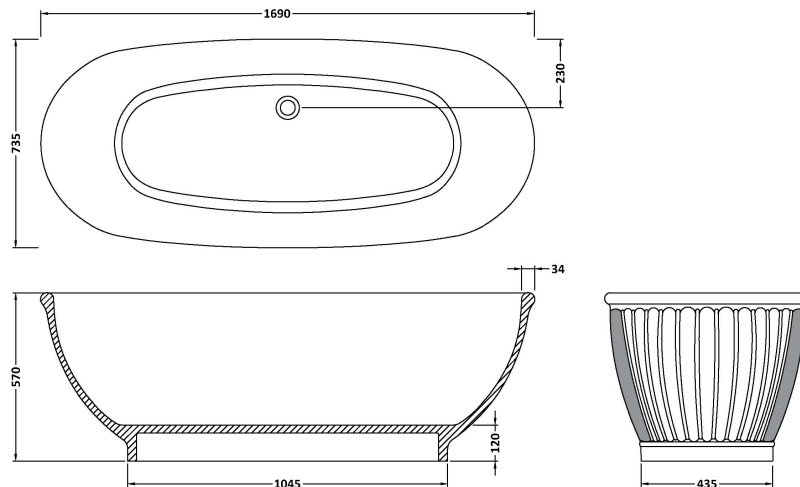

Sales Code: BAB035GM

Description: Casini Bath 1680 X 750 (No Waste)

Product Dimensions

Length (mm):	1680
Width (mm):	750
Depth (mm):	570
Nett Weight (kg):	90

Packaging Dimensions

Length (mm):	1680
Width (mm):	750
Depth (mm):	570
Gross Weight (kg):	105

Packaging Data

Box Colour:	
Box Qty:	0
Label Size:	0 x 0
Label Colour:	
Label Qty:	0

Outer Box Dimensions (If Applicable)

Length (mm):	
Width (mm):	
Height (mm):	
Gross Weight (kg):	
Barcode:	5056462606590

Product Details

Country of Origin:	South Africa
Fitting Instruction:	No
Certification:	FSC: No CE & UKCA:
Material Colour Reference:	Gunmetal
Product Material:	Cian Solid Surface
Material Thickness:	
Volume (Ltr):	180
Displaced Capacity:	110
Leg Set Included:	Legset Not Included
Waste Included:	Waste Not Included
Drilled/Undrilled:	Undrilled For Taps
Includes Grips:	No Grips Supplied
Embossed:	No
No of Tapholes:	None
Anti-Slip:	No