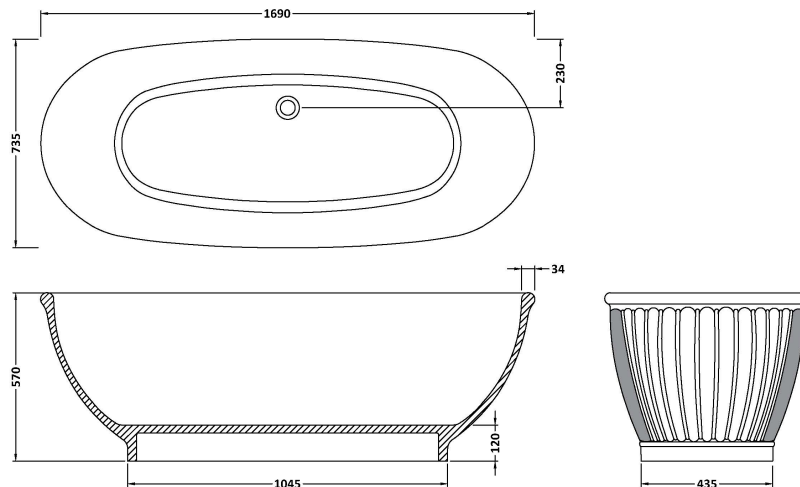

Sales Code: BAB035IG

Description: Casini Bath 1680 X 750 (No Waste)

Product Dimensions

Length (mm):	1680
Width (mm):	750
Depth (mm):	570
Nett Weight (kg):	90

Packaging Dimensions

Length (mm):	1680
Width (mm):	750
Depth (mm):	570
Gross Weight (kg):	105

Packaging Data

Box Colour:	
Box Qty:	0
Label Size:	0 x 0
Label Colour:	
Label Qty:	0

Outer Box Dimensions (If Applicable)

Length (mm):	
Width (mm):	
Height (mm):	
Gross Weight (kg):	
Barcode:	5056462606644

Product Details

Country of Origin:	South Africa
Fitting Instruction:	No
Certification:	FSC: No CE & UKCA:
Material Colour Reference:	Industrial Grey
Product Material:	Cian Solid Surface
Material Thickness:	
Volume (Ltr):	180
Displaced Capacity:	110
Leg Set Included:	Legset Not Included
Waste Included:	Waste Not Included
Drilled/Undrilled:	Undrilled For Taps
Includes Grips:	No Grips Supplied
Embossed:	No
No of Tapholes:	None
Anti-Slip:	No