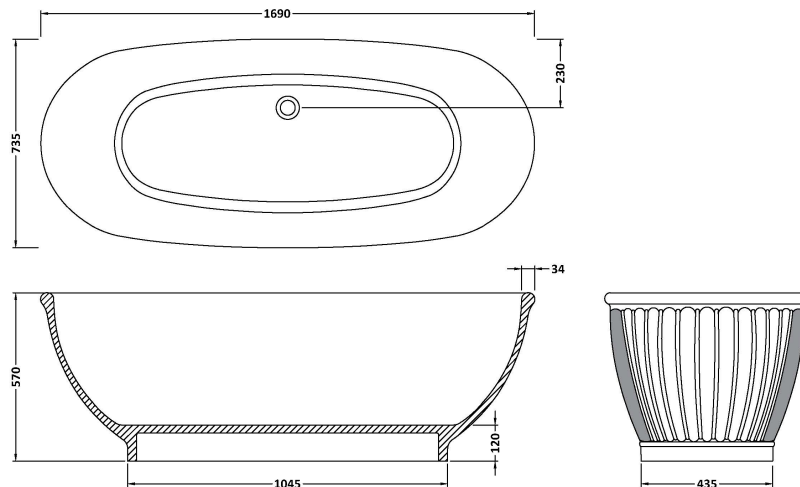

Sales Code: BAB035M

Description: Casini Bath 1680 X 750 (No Waste)

Product Dimensions

Length (mm):	1680
Width (mm):	750
Depth (mm):	570
Nett Weight (kg):	90

Packaging Dimensions

Length (mm):	1680
Width (mm):	750
Depth (mm):	570
Gross Weight (kg):	105

Packaging Data

Box Colour:	
Box Qty:	0
Label Size:	0 x 0
Label Colour:	
Label Qty:	0

Outer Box Dimensions (If Applicable)

Length (mm):	
Width (mm):	
Height (mm):	
Gross Weight (kg):	
Barcode:	5056462606613

Product Details

Country of Origin:	South Africa
Fitting Instruction:	No
Certification:	FSC: No CE & UKCA:
Material Colour Reference:	Mushroom
Product Material:	Cian Solid Surface
Material Thickness:	
Volume (Ltr):	180
Displaced Capacity:	110
Leg Set Included:	Legset Not Included
Waste Included:	Waste Not Included
Drilled/Undrilled:	Undrilled For Taps
Includes Grips:	No Grips Supplied
Embossed:	No
No of Tapholes:	None
Anti-Slip:	No