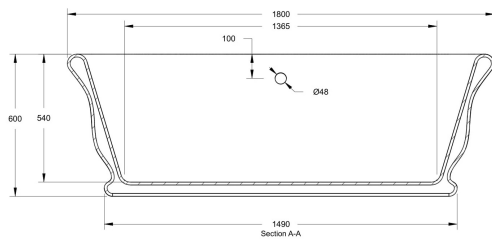

Sales Code: BAB045PG

Description: Senator Bath 1804 X 850 (No Waste)

Product Dimensions

Length (mm):	1800
Width (mm):	840
Depth (mm):	600
Nett Weight (kg):	130

Packaging Dimensions

Length (mm):	1890
Width (mm):	960
Depth (mm):	780
Gross Weight (kg):	145

Packaging Data

Box Colour:	
Box Qty:	0
Label Size:	0 x 0
Label Colour:	
Label Qty:	0

Outer Box Dimensions (If Applicable)

Length (mm):	
Width (mm):	
Height (mm):	
Gross Weight (kg):	
Barcode:	5056462639109

Product Details

Country of Origin:	South Africa
Fitting Instruction:	No
Certification:	FSC: No CE & UKCA:
Material Colour Reference:	Powder Grey
Product Material:	Cian Solid Surface
Material Thickness:	
Volume (Ltr):	200
Displaced Capacity:	130
Leg Set Included:	Legset Not Included
Waste Included:	Waste Not Included
Drilled/Undrilled:	Undrilled For Taps
Includes Grips:	No Grips Supplied
Embossed:	No
No of Tapholes:	None
Anti-Slip:	No