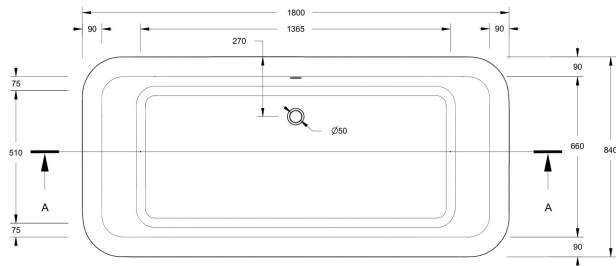

Sales Code: BAB045PG

Description: Senator Bath 1804 X 850 (No Waste)

Product Dimensions

Length (mm):	1800
Width (mm):	840
Depth (mm):	600
Nett Weight (kg):	130

Packaging Dimensions

Length (mm):	1890
Width (mm):	960
Depth (mm):	780
Gross Weight (kg):	145

Packaging Data

Box Colour:	
Box Qty:	0
Label Size:	0 x 0
Label Colour:	
Label Qty:	0

Outer Box Dimensions (If Applicable)

Length (mm):	
Width (mm):	
Height (mm):	
Gross Weight (kg):	
Barcode:	5056462639109

Product Details

Country of Origin:	South Africa
Fitting Instruction:	No
Certification:	FSC: No CE & UKCA:
Material Colour Reference:	Powder Grey
Product Material:	Cian Solid Surface
Material Thickness:	
Volume (Ltr):	200
Displaced Capacity:	130
Leg Set Included:	Legset Not Included
Waste Included:	Waste Not Included
Drilled/Undrilled:	Undrilled For Taps
Includes Grips:	No Grips Supplied
Embossed:	No
No of Tapholes:	None
Anti-Slip:	No