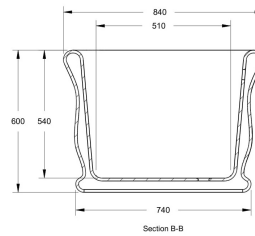

Sales Code: BAB045PG

Description: Senator Bath 1804 X 850 (No Waste)

Product Dimensions

Length (mm):	1800
Width (mm):	840
Depth (mm):	600
Nett Weight (kg):	130

Packaging Dimensions

Length (mm):	1890
Width (mm):	960
Depth (mm):	780
Gross Weight (kg):	145

Packaging Data

Box Colour:	
Box Qty:	0
Label Size:	0 x 0
Label Colour:	
Label Qty:	0

Outer Box Dimensions (If Applicable)

Length (mm):	
Width (mm):	
Height (mm):	
Gross Weight (kg):	
Barcode:	5056462639109

Product Details

Country of Origin:	South Africa
Fitting Instruction:	No
Certification:	FSC: No CE & UKCA:
Material Colour Reference:	Powder Grey
Product Material:	Cian Solid Surface
Material Thickness:	
Volume (Ltr):	200
Displaced Capacity:	130
Leg Set Included:	Legset Not Included
Waste Included:	Waste Not Included
Drilled/Undrilled:	Undrilled For Taps
Includes Grips:	No Grips Supplied
Embossed:	No
No of Tapholes:	None
Anti-Slip:	No